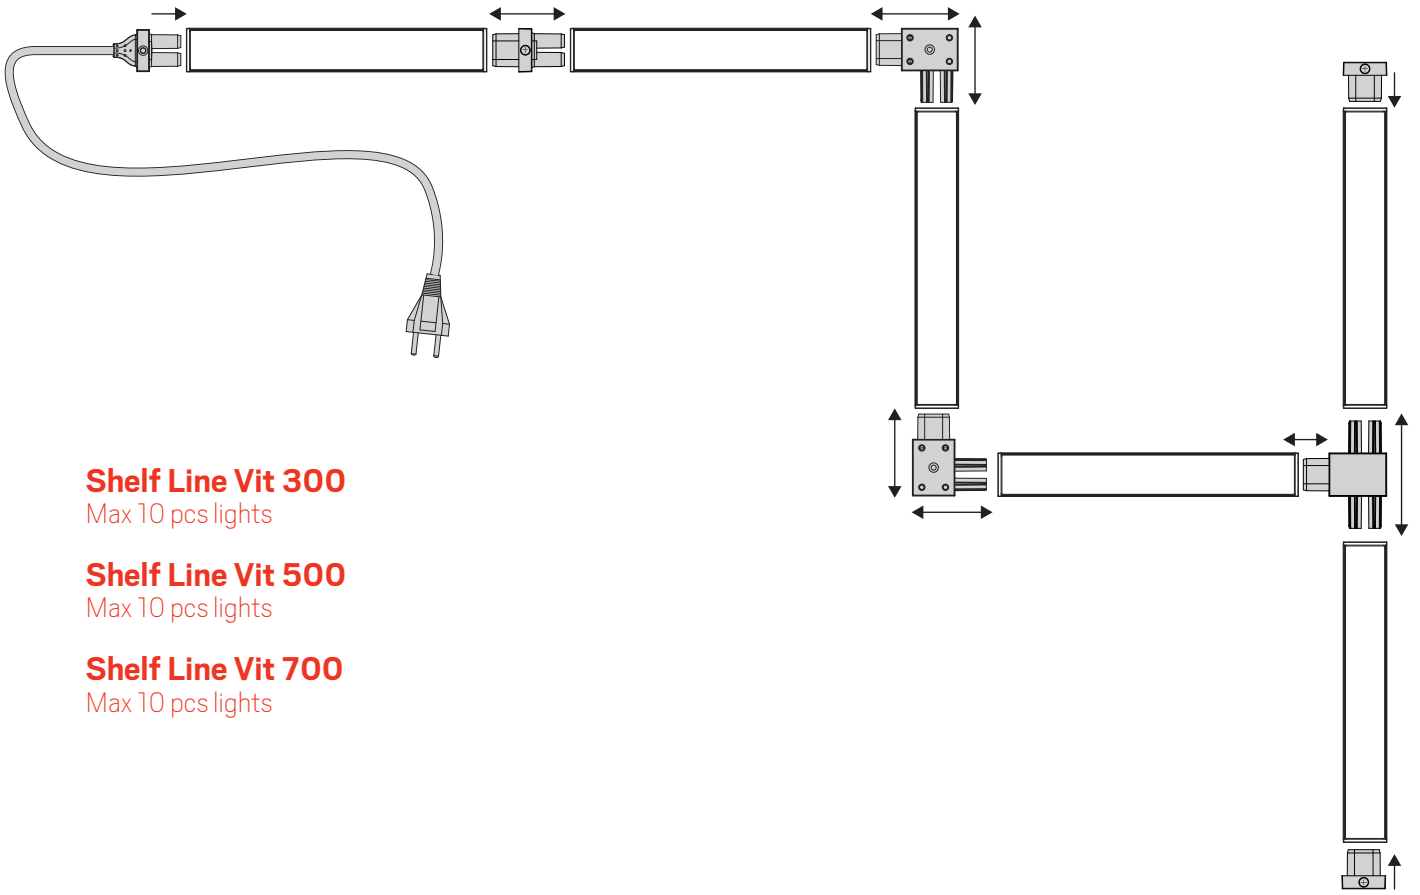

Shelf Line Vit 300

Max 10 pcs lights

Shelf Line Vit 500

Max 10 pcs lights

Shelf Line Vit 700

Max 10 pcs lights