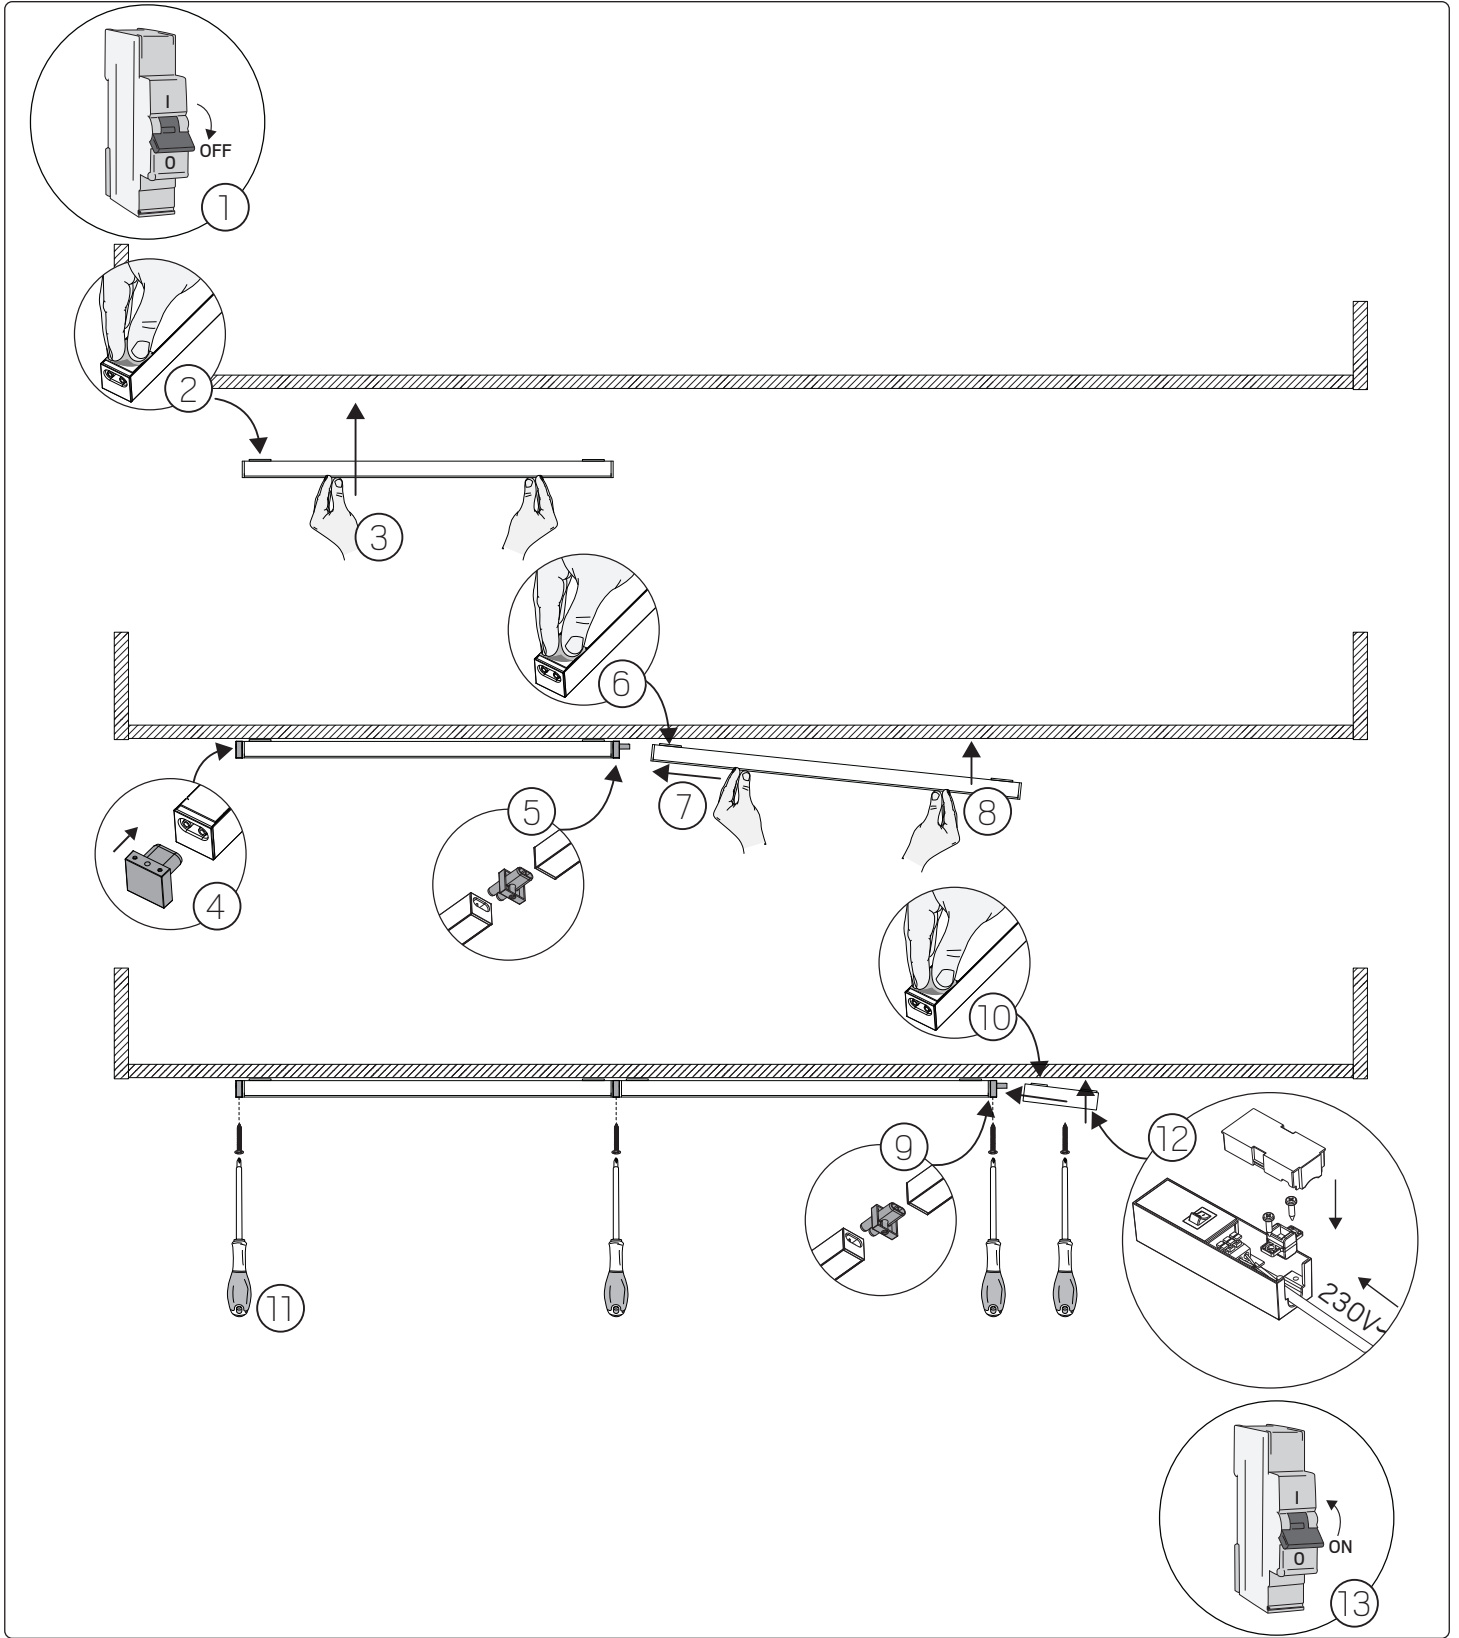

Installation