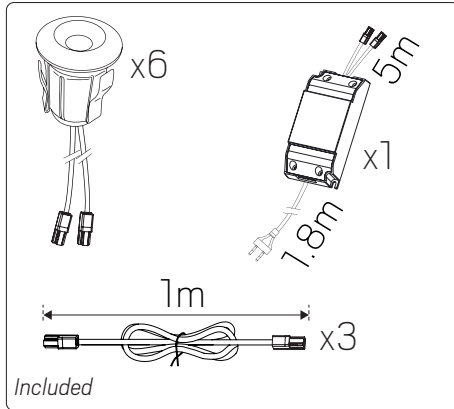

Heatspot G2

hidealite

E-nr	Snro	El.nr	GTIN	Name	LED color	Color	Effect
7474366	4143526	3216569	7392971138800	Heatspot G2 Kit	2700K	Brushed steel	4W
7474367	4143527	3216570	7392971138794	Heatspot G2	2700K	Brushed steel	0,45W

For explanation of symbols see www.hidealite.com

Accessories

E-nr	Snro	El.nr	GTIN	Name
7474368	4143528	3216571	7392971138824	Front ring Heatspot G2 Black 3pcs
7474369	4143529	3216572	7392971138817	Front ring Heatspot G2 Brass 3pcs
7474370	4143530	3216573	7392971138848	Extension cable Heatspot G2 3m
7474371	4143531	3216574	7392971138831	Extension cable Heatspot G2 1m 3pcs

SAFETY INSTRUCTIONS