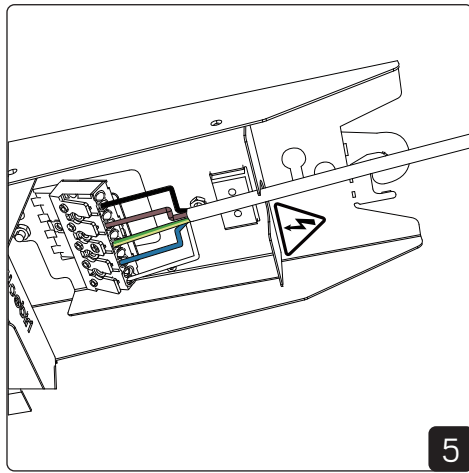

880/1450mm

130mm

892/1462mm

22mm

Mounting Surface

Mounting Wire

Connection

Strain relief optional if needed