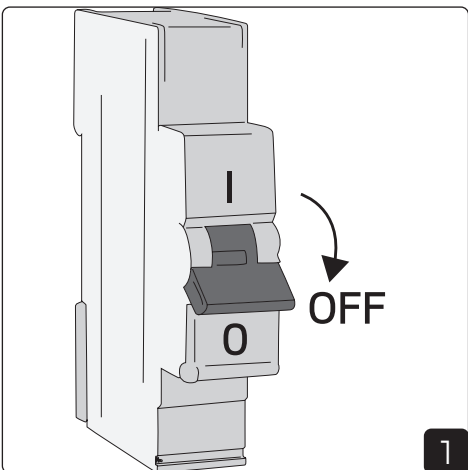

880/1450mm

130mm

892/1462mm

22mm

Mounting Surface

Mounting Wire

Connection

Strain relief optional if needed