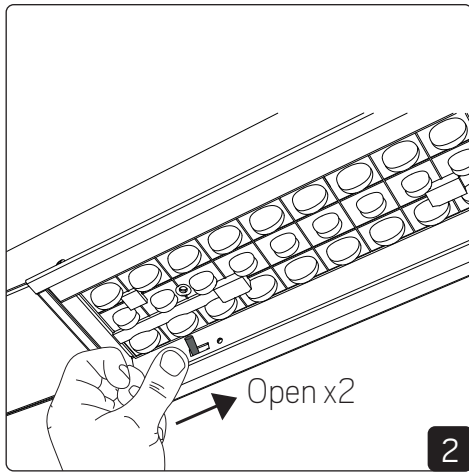

DIP-dim only on ON/OFF

	Indline L	Indline XL				
mA	Watt	Watt	1	2	3	4
325mA	32W	53W	-	-	-	-
400mA	39W	66W	-	-	ON	ON
500mA	48W	81W	-	ON	ON	ON
600mA	58W	96W	ON	-	ON	ON
700mA	67W	110W	ON	ON	ON	ON