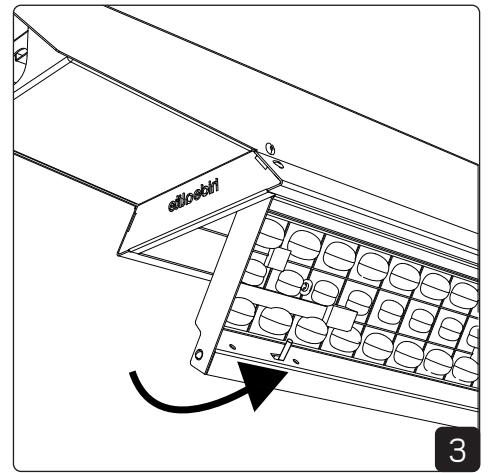

Open fixture