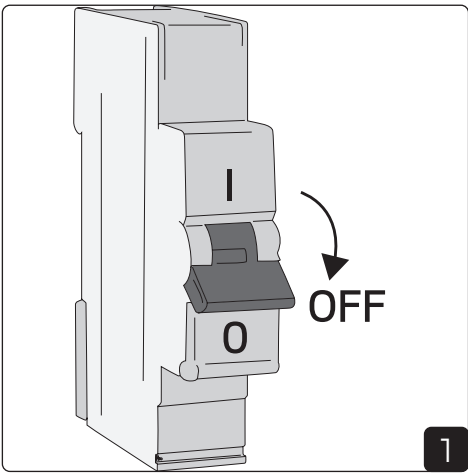

880/1450mm

130mm

892/1462mm

22mm

Mounting Surface

Mounting Wire

Connection

Strain relief optional if needed