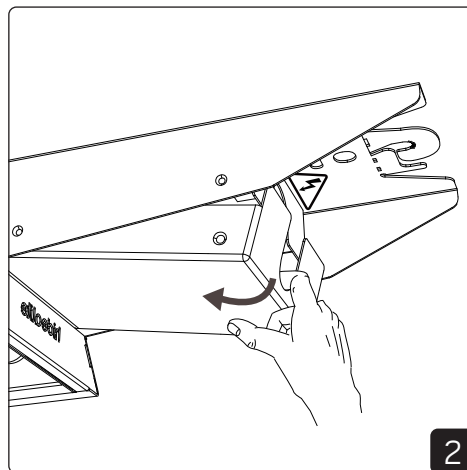

880/1450mm

130mm

892/1462mm

22mm

Mounting Surface

Mounting Wire

Connection

Strain relief optional if needed