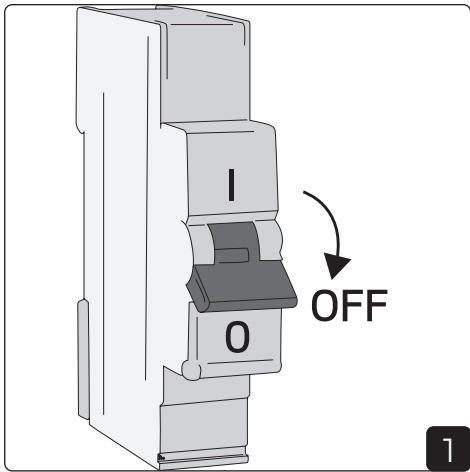

DIP-dim only on ON/OFF

	Indline L	Indline XL				
mA	Watt	Watt	1	2	3	4
325mA	32W	53W	-	-	-	-
400mA	39W	66W	-	-	ON	ON
500mA	48W	81W	-	ON	ON	ON
600mA	58W	96W	ON	-	ON	ON
700mA	67W	110W	ON	ON	ON	ON