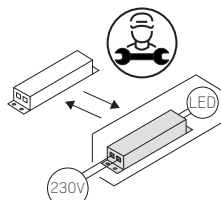

ON/OFF

DALI/Push 230V

Replaceable control gear by a professional

Replaceable (LED only) light source by a professional