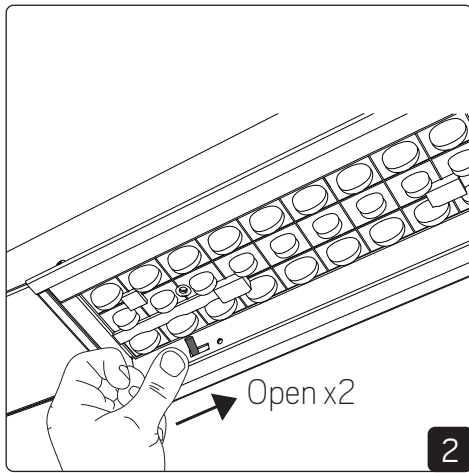

Open fixture