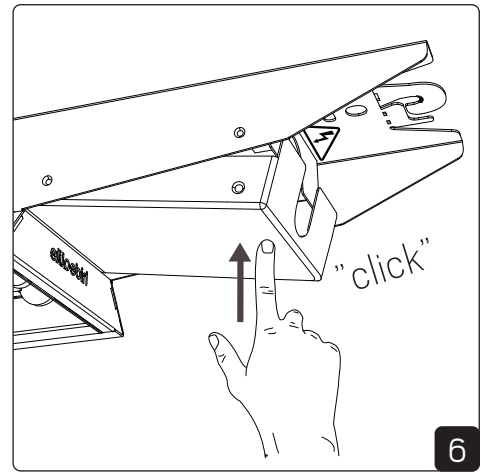

880/1450mm

130mm

892/1462mm

22mm

Mounting Surface

Mounting Wire

Connection

Strain relief optional if needed