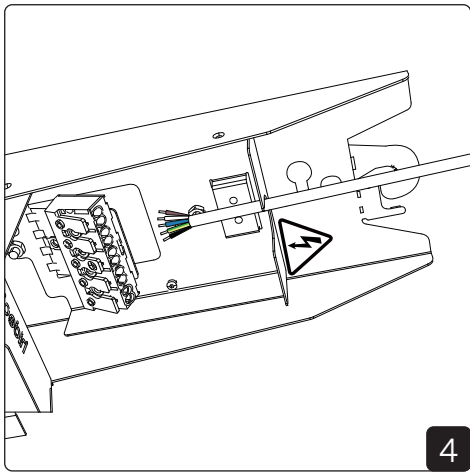

880/1450mm

130mm

892/1462mm

22mm

Mounting Surface

Mounting Wire

Connection

Strain relief optional if needed