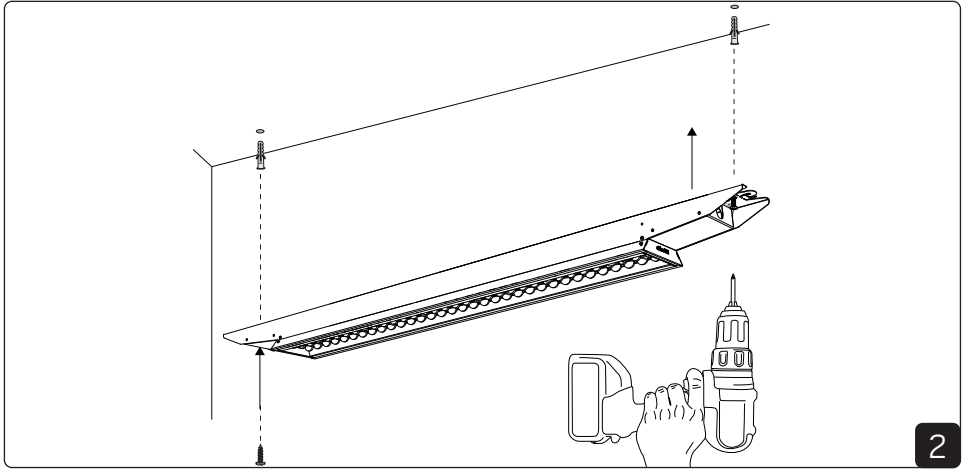

880/1450mm

130mm

892/1462mm

22mm

Mounting Surface

Mounting Wire

Connection

Strain relief optional if needed