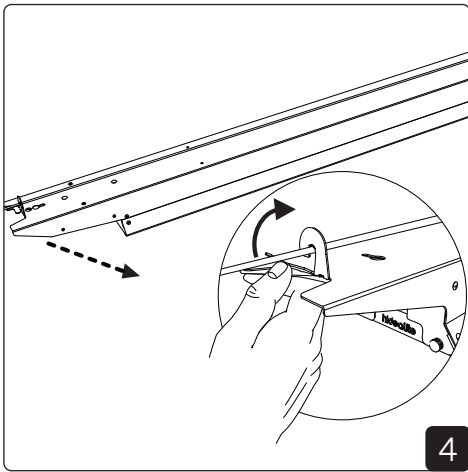

880/1450mm

130mm

892/1462mm

22mm

Mounting Surface

Mounting Wire

Connection

Strain relief optional if needed