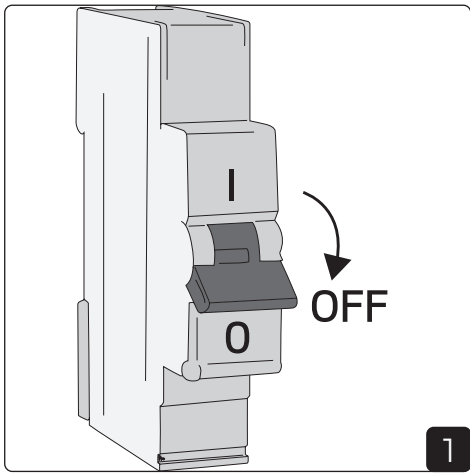

Open fixture