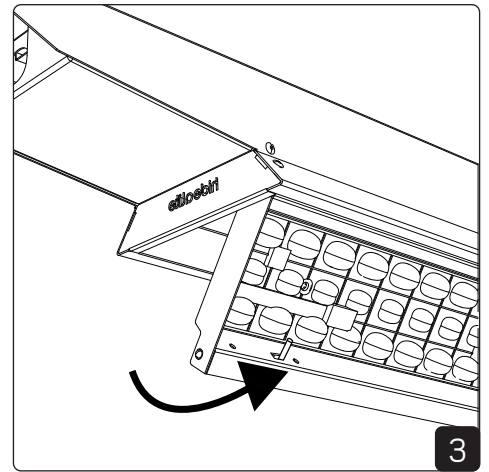

DIP-dim only on ON/OFF

	Indline L	Indline XL				
mA	Watt	Watt	1	2	3	4
325mA	32W	53W	-	-	-	-
400mA	39W	66W	-	-	ON	ON
500mA	48W	81W	-	ON	ON	ON
600mA	58W	96W	ON	-	ON	ON
700mA	67W	110W	ON	ON	ON	ON