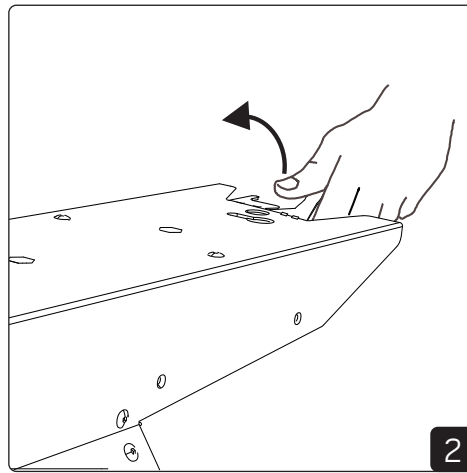

880/1450mm

130mm

892/1462mm

22mm

Mounting Surface

Mounting Wire

Connection

Strain relief optional if needed