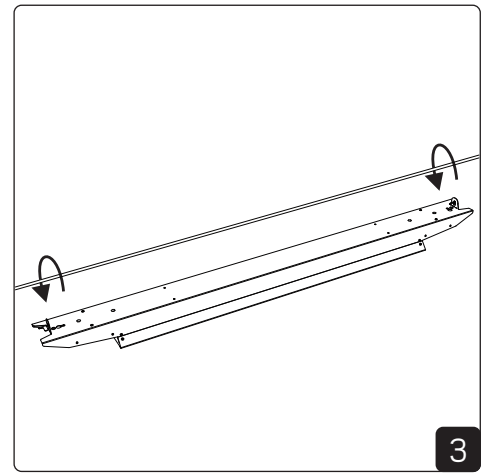

880/1450mm

130mm

892/1462mm

22mm

Mounting Surface

Mounting Wire

Connection

Strain relief optional if needed