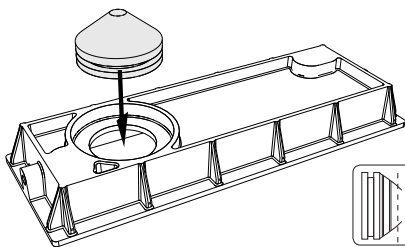

Incl.

A

B

6 x Luxeon Rebel
Powered

Ø 6mm

3

4

Philips Lighting Contact Centre
Int. Business Reply Service
I.B.R.S. / C.C.R.I. Numéro 10461
5600 VB Eindhoven
Pays-Bas / The Netherlands