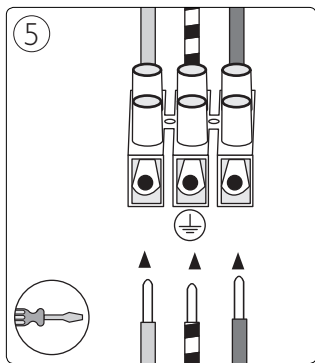

Incl.

A

B

6 x Luxeon Rebel
Powered

Ø 6mm

3

4

Philips Lighting Contact Centre
Int. Business Reply Service
I.B.R.S. / C.C.R.I. Numéro 10461
5600 VB Eindhoven
Pays-Bas / The Netherlands