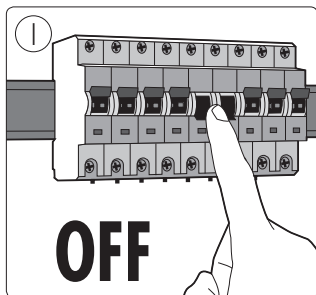

Incl.

A

B

6 x Luxeon Rebel
Powered

Ø 6mm

3

4

Philips Lighting Contact Centre
Int. Business Reply Service
I.B.R.S. / C.C.R.I. Numéro 10461
5600 VB Eindhoven
Pays-Bas / The Netherlands