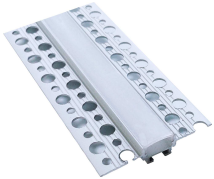

*Anbefalt LED Strip / Recommended LED strip

3234698/3220212

*3234680 / 3222240

Aluminiumsprofil for innsparkling 2m 5712/Aluminum profile recessed for plastering 2m 5712

Inkludert 2stk endelokk / Include 2pcs end cap