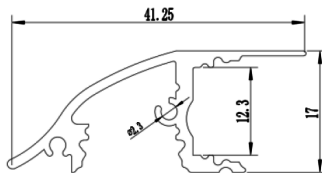

3220213

*3234680/3234681/3234682/3222240/

3222241/3222242

Aluminiumsprofil vegg 2m 4217/ Aluminium profile wall 2m 4217

Inkludert 2stk endlokk/ Include 2pcs end cap