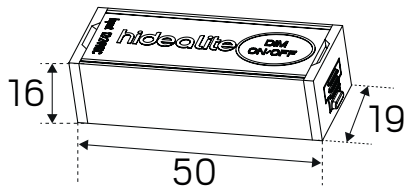

LED Extend G2 Dimmer

hidealite

(mm)

Input voltage	12/24V
Output voltage	12/24V Max 1,5A
Load	27/54W

E-nr	Snro	Ei.nr	GTIN	Name
75 040 09	42 030 20	32 269 92	7392971133072	LED Extend G2 Dimmer

For explanation of symbols see www.hidealite.se