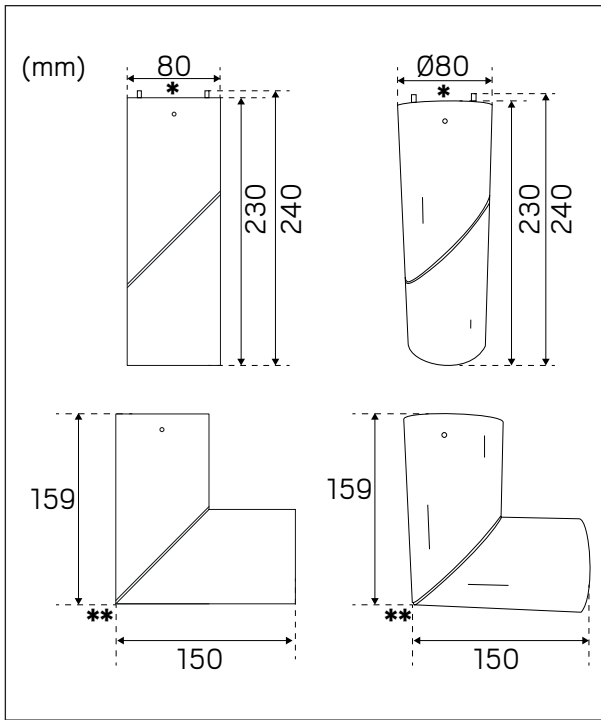

Twist Square & Round

hidealite

E-nr, Snro, El.nr	Name	LED color	Color	Unit effect
74 507 27, 42 028 25, 32 557 08	Twist Round	3000K	White	17W
74 507 28, 42 028 26, 32 557 09	Twist Square	3000K	White	17W