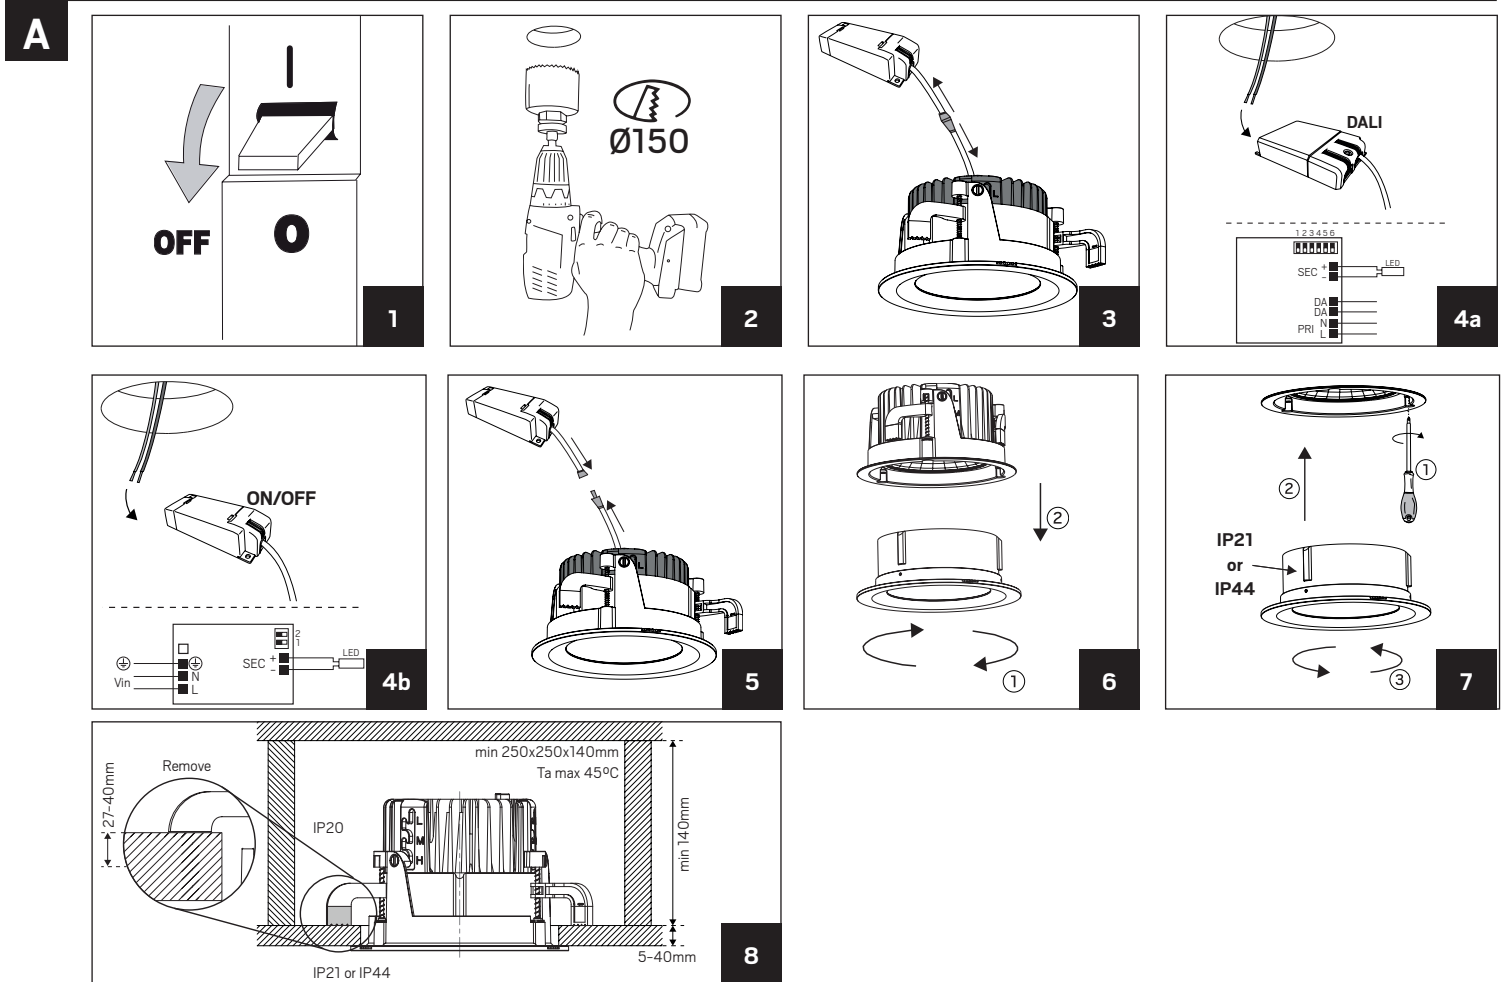

Level Maxi

hidealite

E-nr, Snro, El.nr	Name	LED color	Color
74 638 88, 42 028 14, 32 139 08	Level Maxi	3000K	White
74 638 89, 42 028 15, 32 139 09	Level Maxi DALI	3000K	White
74 638 90, 42 028 16, 32 139 10	Level Maxi Frontring IP44		White

For explanation of symbols see www.hidealite.se

IP21

	Lumen	Candela	Power inc driver	Beam angle
L	2450	2250	27W	65°
M	2200	2300	27W	60°
H	1950	2350	27W	55°

IP44

	Lumen	Candela	Power inc driver	Beam angle
L	2200	2000	27W	65°
M	2000	1950	27W	60°
H	1800	1900	27W	55°

A Installation

B Level funktion

en

SAFETY INSTRUCTIONS

Read these instructions carefully before commencing installation and retain for future reference. The luminaire should be installed by a licensed electrician and in accordance with local regulations. Make sure that the power is off before installation or maintenance. Install as described.