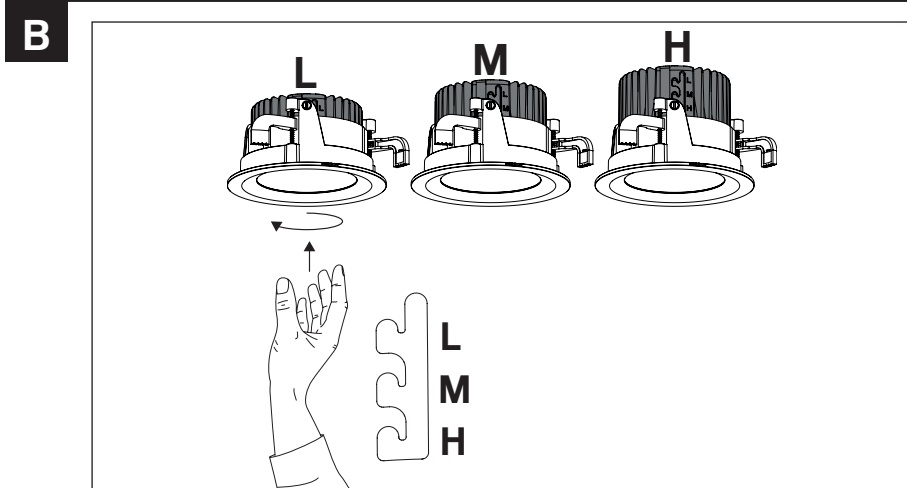

For explanation of symbols see www.hidealite.se

IP21

	Lumen	Candela	Power inc driver	Beam angle
L	2450	2250	27W	65°
M	2200	2300	27W	60°
H	1950	2350	27W	55°

IP44

	Lumen	Candela	Power inc driver	Beam angle
L	2200	2000	27W	65°
M	2000	1950	27W	60°
H	1800	1900	27W	55°