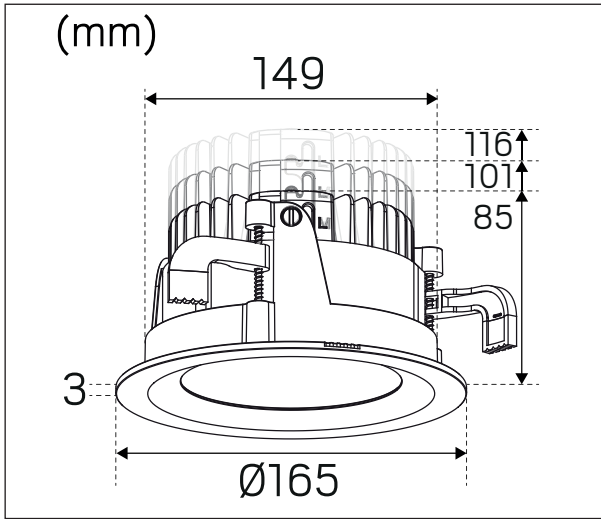

Level Maxi

hidealite

E-nr, Snro, El.nr	Name	LED color	Color
74 638 88, 42 028 14, 32 139 08	Level Maxi	3000K	White
74 638 89, 42 028 15, 32 139 09	Level Maxi DALI	3000K	White
74 638 90, 42 028 16, 32 139 10	Level Maxi Frontring IP44		White

For explanation of symbols see www.hidealite.se

IP21

	Lumen	Candela	Power inc driver	Beam angle
L	2450	2250	27W	65°
M	2200	2300	27W	60°
H	1950	2350	27W	55°

IP44

	Lumen	Candela	Power inc driver	Beam angle
L	2200	2000	27W	65°
M	2000	1950	27W	60°
H	1800	1900	27W	55°