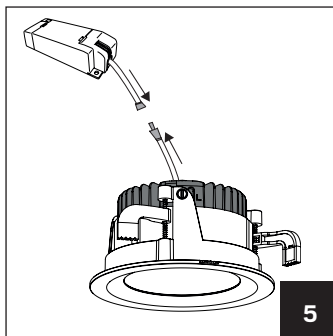

Level Maxi

hidealite

E-nr, Snro, El.nr	Name	LED color	Color
74 638 88, 42 028 14, 32 139 08	Level Maxi	3000K	White
74 638 89, 42 028 15, 32 139 09	Level Maxi DALI	3000K	White
74 638 90, 42 028 16, 32 139 10	Level Maxi Frontring IP44		White

For explanation of symbols see www.hidealite.se

A

B

IP21

	Lumen	Candela	Power inc driver	Beam angle
L	2450	2250	27W	65°
M	2200	2300	27W	60°
H	1950	2350	27W	55°

IP44

	Lumen	Candela	Power inc driver	Beam angle
L	2200	2000	27W	65°
M	2000	1950	27W	60°
H	1800	1900	27W	55°