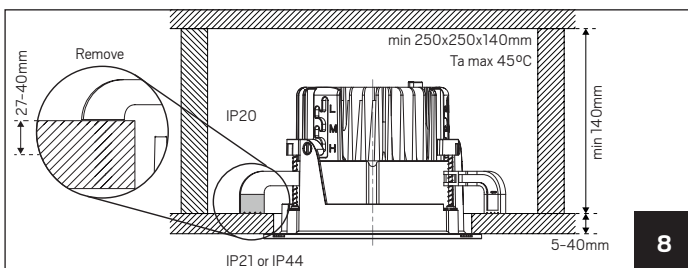

Level Maxi

hidealite

E-nr, Snro, El.nr	Name	LED color	Color
74 638 88, 42 028 14, 32 139 08	Level Maxi	3000K	White
74 638 89, 42 028 15, 32 139 09	Level Maxi DALI	3000K	White
74 638 90, 42 028 16, 32 139 10	Level Maxi Frontring IP44		White

For explanation of symbols see www.hidealite.se

A

B

IP21

	Lumen	Candela	Power inc driver	Beam angle
L	2450	2250	27W	65°
M	2200	2300	27W	60°
H	1950	2350	27W	55°

IP44

	Lumen	Candela	Power inc driver	Beam angle
L	2200	2000	27W	65°
M	2000	1950	27W	60°
H	1800	1900	27W	55°