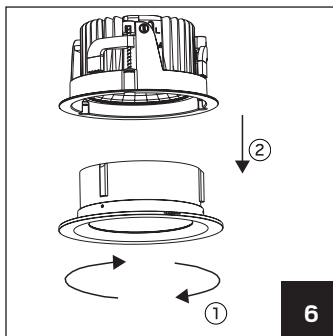

Level Maxi

hidealite

E-nr, Snro, El.nr	Name	LED color	Color
74 638 88, 42 028 14, 32 139 08	Level Maxi	3000K	White
74 638 89, 42 028 15, 32 139 09	Level Maxi DALI	3000K	White
74 638 90, 42 028 16, 32 139 10	Level Maxi Frontring IP44		White

For explanation of symbols see www.hidealite.se

A

B

IP21

	Lumen	Candela	Power inc driver	Beam angle
L	2450	2250	27W	65°
M	2200	2300	27W	60°
H	1950	2350	27W	55°

IP44

	Lumen	Candela	Power inc driver	Beam angle
L	2200	2000	27W	65°
M	2000	1950	27W	60°
H	1800	1900	27W	55°