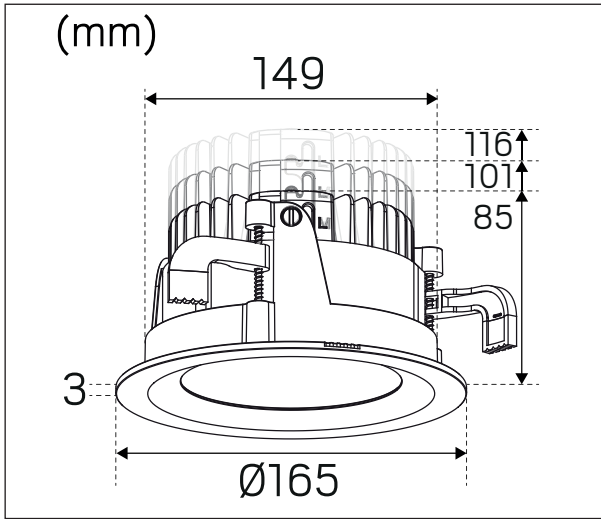

# hidealite

E-nr, Snro, El.nr	Name	LED color	Color
74 638 88, 42 028 14, 32 139 08	Level Maxi	3000K	White
74 638 89, 42 028 15, 32 139 09	Level Maxi DALI	3000K	White
74 638 90, 42 028 16, 32 139 10	Level Maxi Frontring IP44		White

### IP44

	Lumen	Candela	Power inc driver	Beam angle
L	2200	2000	27W	65°
M	2000	1950	27W	60°
H	1800	1900	27W	55°

SV