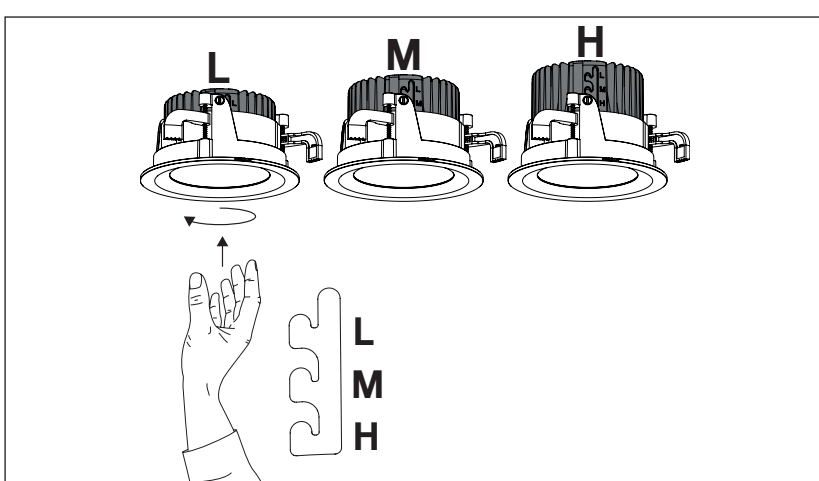

B

IP21

	Lumen	Candela	Power inc driver	Beam angle
L	2450	2250	27W	65°
M	2200	2300	27W	60°
H	1950	2350	27W	55°

IP44

	Lumen	Candela	Power inc driver	Beam angle
L	2200	2000	27W	65°
M	2000	1950	27W	60°
H	1800	1900	27W	55°