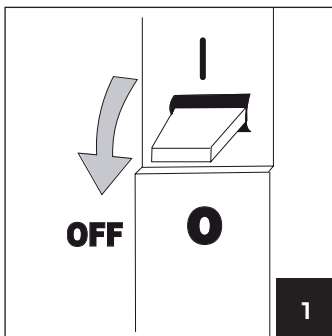

Level Maxi

hidealite

E-nr, Snro, El.nr	Name	LED color	Color
74 638 88, 42 028 14, 32 139 08	Level Maxi	3000K	White
74 638 89, 42 028 15, 32 139 09	Level Maxi DALI	3000K	White
74 638 90, 42 028 16, 32 139 10	Level Maxi Frontring IP44		White

For explanation of symbols see www.hidealite.se

A

B

IP21

	Lumen	Candela	Power inc driver	Beam angle
L	2450	2250	27W	65°
M	2200	2300	27W	60°
H	1950	2350	27W	55°

IP44

	Lumen	Candela	Power inc driver	Beam angle
L	2200	2000	27W	65°
M	2000	1950	27W	60°
H	1800	1900	27W	55°