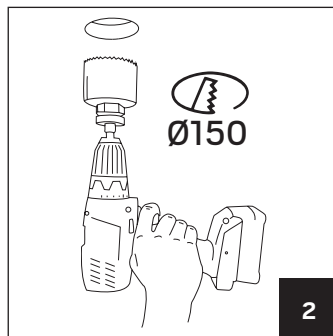

Level Maxi

hidealite

E-nr, Snro, El.nr	Name	LED color	Color
74 638 88, 42 028 14, 32 139 08	Level Maxi	3000K	White
74 638 89, 42 028 15, 32 139 09	Level Maxi DALI	3000K	White
74 638 90, 42 028 16, 32 139 10	Level Maxi Frontring IP44		White

For explanation of symbols see www.hidealite.se

A

B

IP21

	Lumen	Candela	Power inc driver	Beam angle
L	2450	2250	27W	65°
M	2200	2300	27W	60°
H	1950	2350	27W	55°

IP44

	Lumen	Candela	Power inc driver	Beam angle
L	2200	2000	27W	65°
M	2000	1950	27W	60°
H	1800	1900	27W	55°