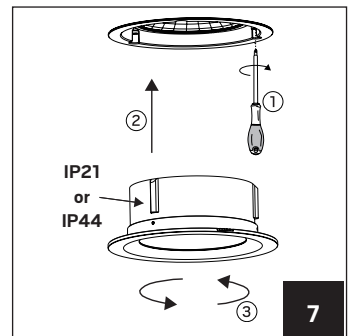

Level Maxi

hidealite

E-nr, Snro, El.nr	Name	LED color	Color
74 638 88, 42 028 14, 32 139 08	Level Maxi	3000K	White
74 638 89, 42 028 15, 32 139 09	Level Maxi DALI	3000K	White
74 638 90, 42 028 16, 32 139 10	Level Maxi Frontring IP44		White

For explanation of symbols see www.hidealite.se

A

B

IP21

	Lumen	Candela	Power inc driver	Beam angle
L	2450	2250	27W	65°
M	2200	2300	27W	60°
H	1950	2350	27W	55°

IP44

	Lumen	Candela	Power inc driver	Beam angle
L	2200	2000	27W	65°
M	2000	1950	27W	60°
H	1800	1900	27W	55°