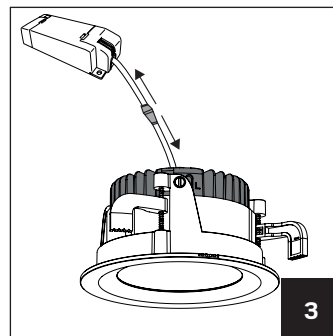

Level Maxi

hidealite

E-nr, Snro, El.nr	Name	LED color	Color
74 638 88, 42 028 14, 32 139 08	Level Maxi	3000K	White
74 638 89, 42 028 15, 32 139 09	Level Maxi DALI	3000K	White
74 638 90, 42 028 16, 32 139 10	Level Maxi Frontring IP44		White

For explanation of symbols see www.hidealite.se

A

B

IP21

	Lumen	Candela	Power inc driver	Beam angle
L	2450	2250	27W	65°
M	2200	2300	27W	60°
H	1950	2350	27W	55°

IP44

	Lumen	Candela	Power inc driver	Beam angle
L	2200	2000	27W	65°
M	2000	1950	27W	60°
H	1800	1900	27W	55°