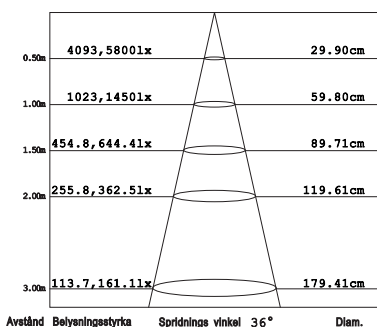

DESIGNLIGHT

SCANDINAVIAN AB

DOWNLIGHT, TILT, 6-PACK

E-NR: 74 769 14

ART NR: D-007MW30-6

EFFEKT POWER	MATERIAL	KELVIN	ARMATURFÄRG ARMATURE COLOR	ANSLUTNING CONNECTION	TOTAL LUMEN	USEFUL LUMEN
6x7W WITH DRIVER	ALUMINIUM	3000K	MATT WHITE	230V	6x559LM	6x520LM

ROHS CE

IP20
IP44

350MA
LED 6x5,2W
LIGHT SOURCE WATT

1377
CD

CRI:
>90

36°

73-83
MM

LIFETIME
L70B50:50.000H
L80B50:50.000H

H
41
MM

95MM

- UTBYTBAR LED-MODUL
- BUBBELLINS MINIMERAR BLÄNDNINGSRISK

- REPLACEABLE LED MODULE
- SPECIAL LENS MINIMIZES THE RISK OF GLARE

Avstånd Belysningsstyrka Spärningsvinkel 36° Diam.