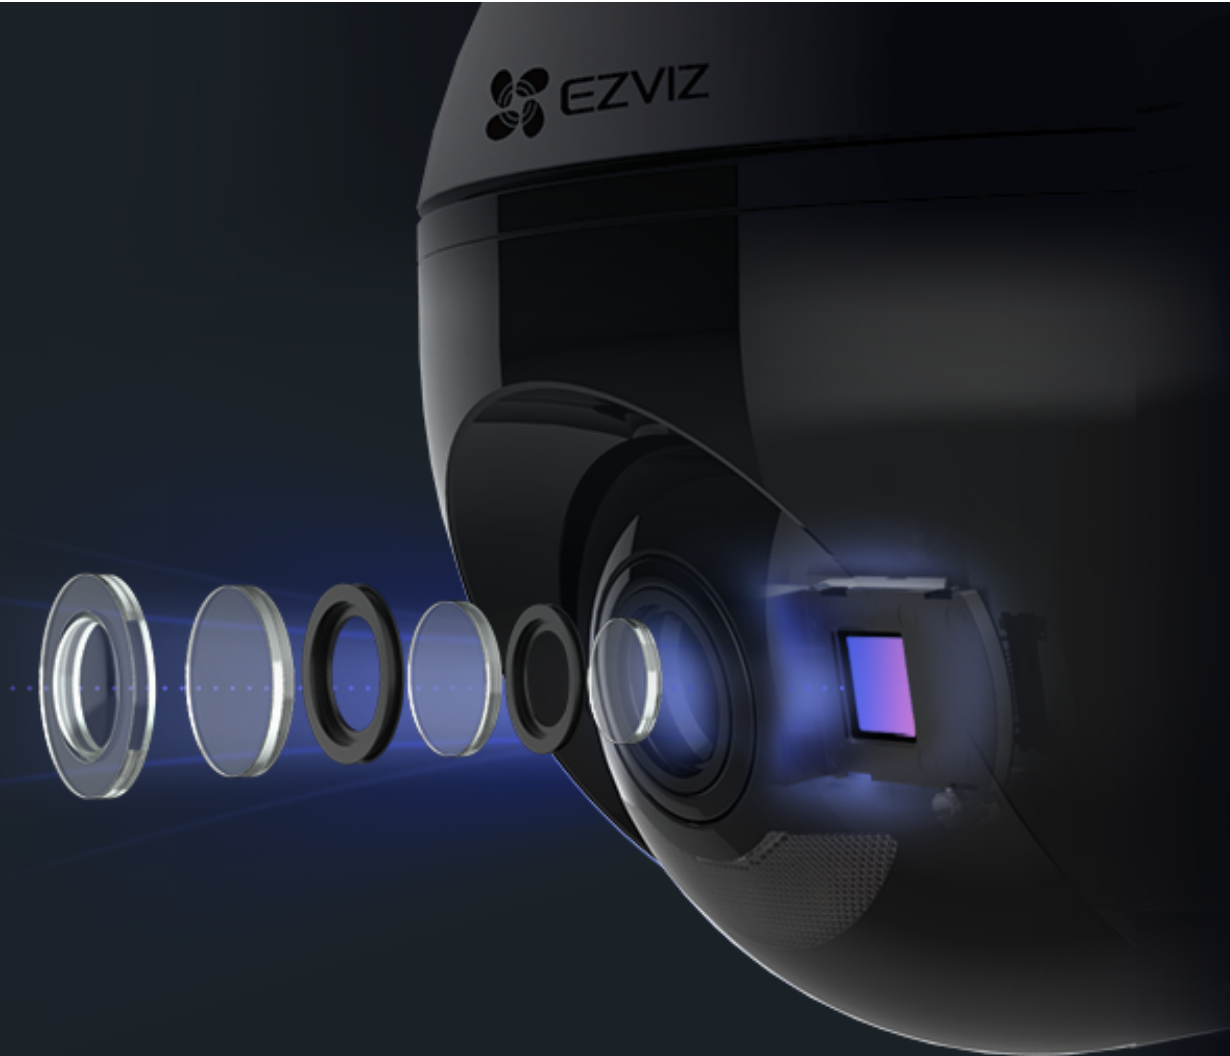

### Break the sight boundaries.

The C8C is EZVIZ's first outdoor WiFi Pan/Tilt Camera, a giant breakthrough combining an exquisite design with comprehensive functionality. Capturing more details than ordinary outdoor cameras do, this camera ensures reliable, all-around outdoor protection.

**FHD** 1080p

Motorized Pan & Tilt for 360° Visual Coverage

AI-Powered Person Detection

Color Night Vision

Active Defense

IP65 Dust and Water Protection

Audio Pick-up

Supports 2.4 GHz WiFi

## See everything in clear detail.

This camera captures 1080p high-definition video and images, recording every moment with sharp clarity.

## AI-powered person detection.

---

Smarter than ever! As an upgrade from simple motion detection, the embedded AI algorithm intelligently detects the motion of human shapes in real time. When people enter your customized detection area, you will be alerted immediately.