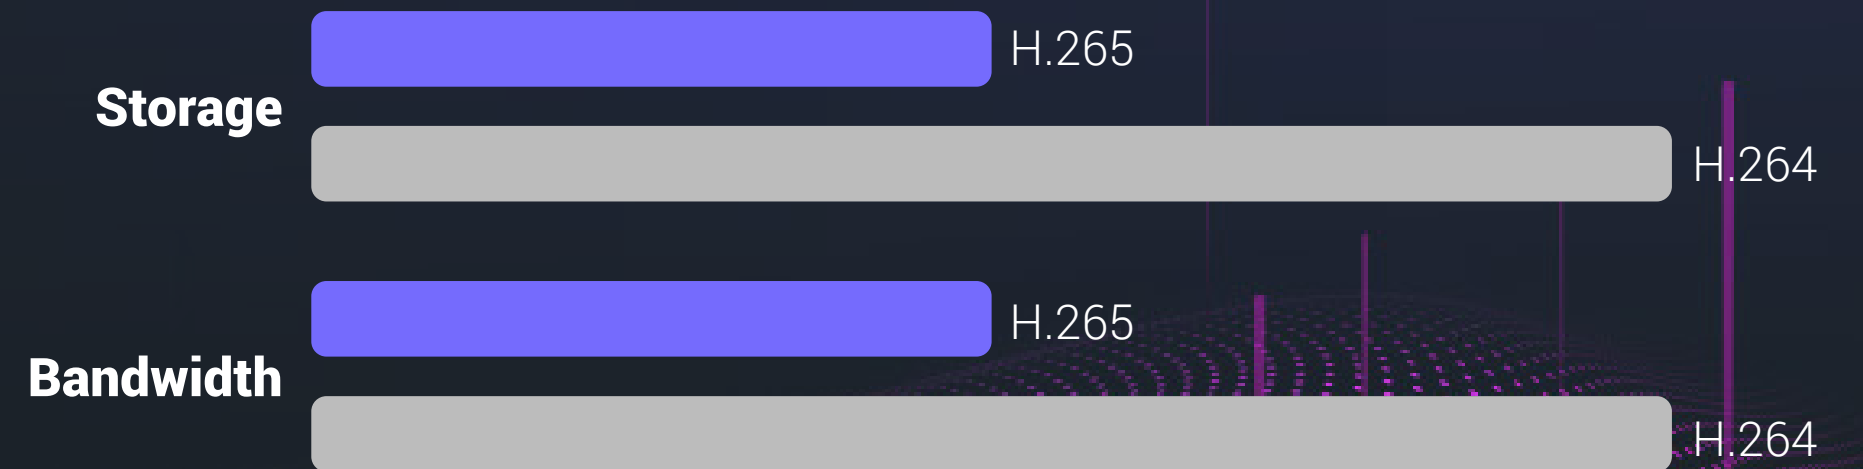

## H.265 video technology.

The C8C features the advanced H.265 video compression technology, achieving better video quality with only half the bandwidth and half the storage space of the previous video compression standard (H.264).