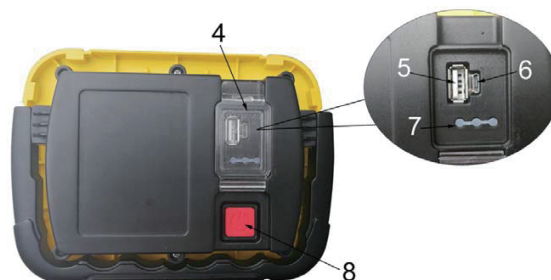

Charger: 100-240v 50/60Hz
Emergency power output: 5V 1A
Beam angle: 120°
Color rendering index(RA): > 80

1. Work light head
2. LED lamp assembly
3. Portable bracket
4. Protective cover
5. USB socket
6. Micro socket
7. LED indicator
8. ON/OFF switch with mode function

Fig. 1

Fig. 2