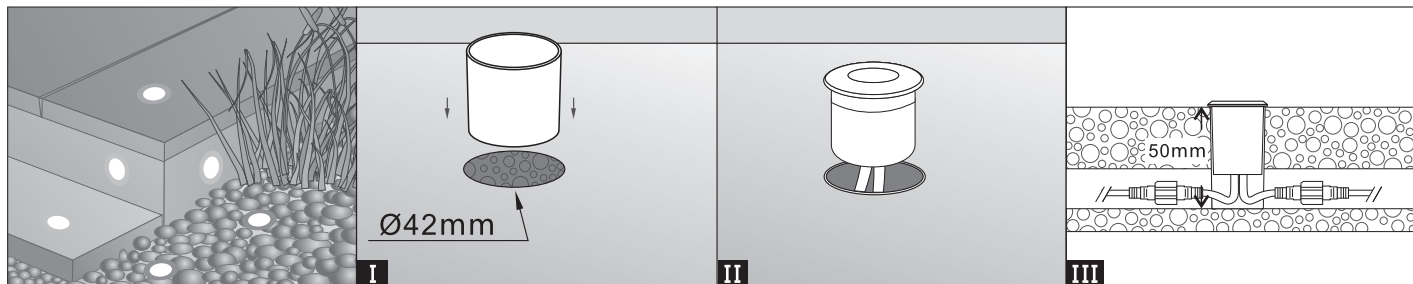

BRUKSANVISNING INSTRUCTION MANUAL

Bakkespot sort 1,5W IP67

J&EL

IP67

12V DC
1,5W
3000K
120°
IP67
Ja
50.000t

Voltage:
LED effekt:
Kelvin:
Beam angle:
IP rate:
Dimmable:
Lifetime:

12V DC
1.5W
3000K
120°
IP67
Yes
50,000h

INSTALLASJON / INSTALLATION