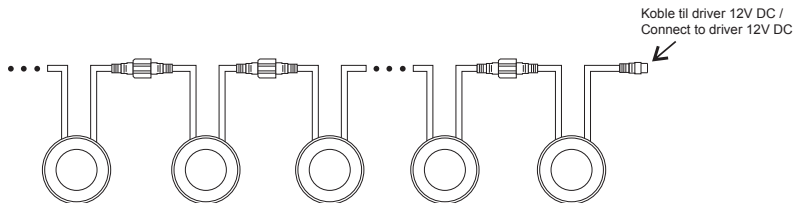

KABLING / WIRING

MERK / NOTE

1. Skru av strømmen før montering. / Turn off the power before installation.
2. Koble LED-lampen til driveren før du kobler driveren til stikkontakten ellers kan LED lyskilden skades. / Please connect the LED lamp to the driver before connecting the driver to the outlet or you may damage the LED light source.
3. LED lyskilden er ikke utskiftbar. / The luminaire is not replaceable.

Importer:
Namron AS
Nedre kalbakkvei 88B
1081 Oslo
Norway
Made in PRC