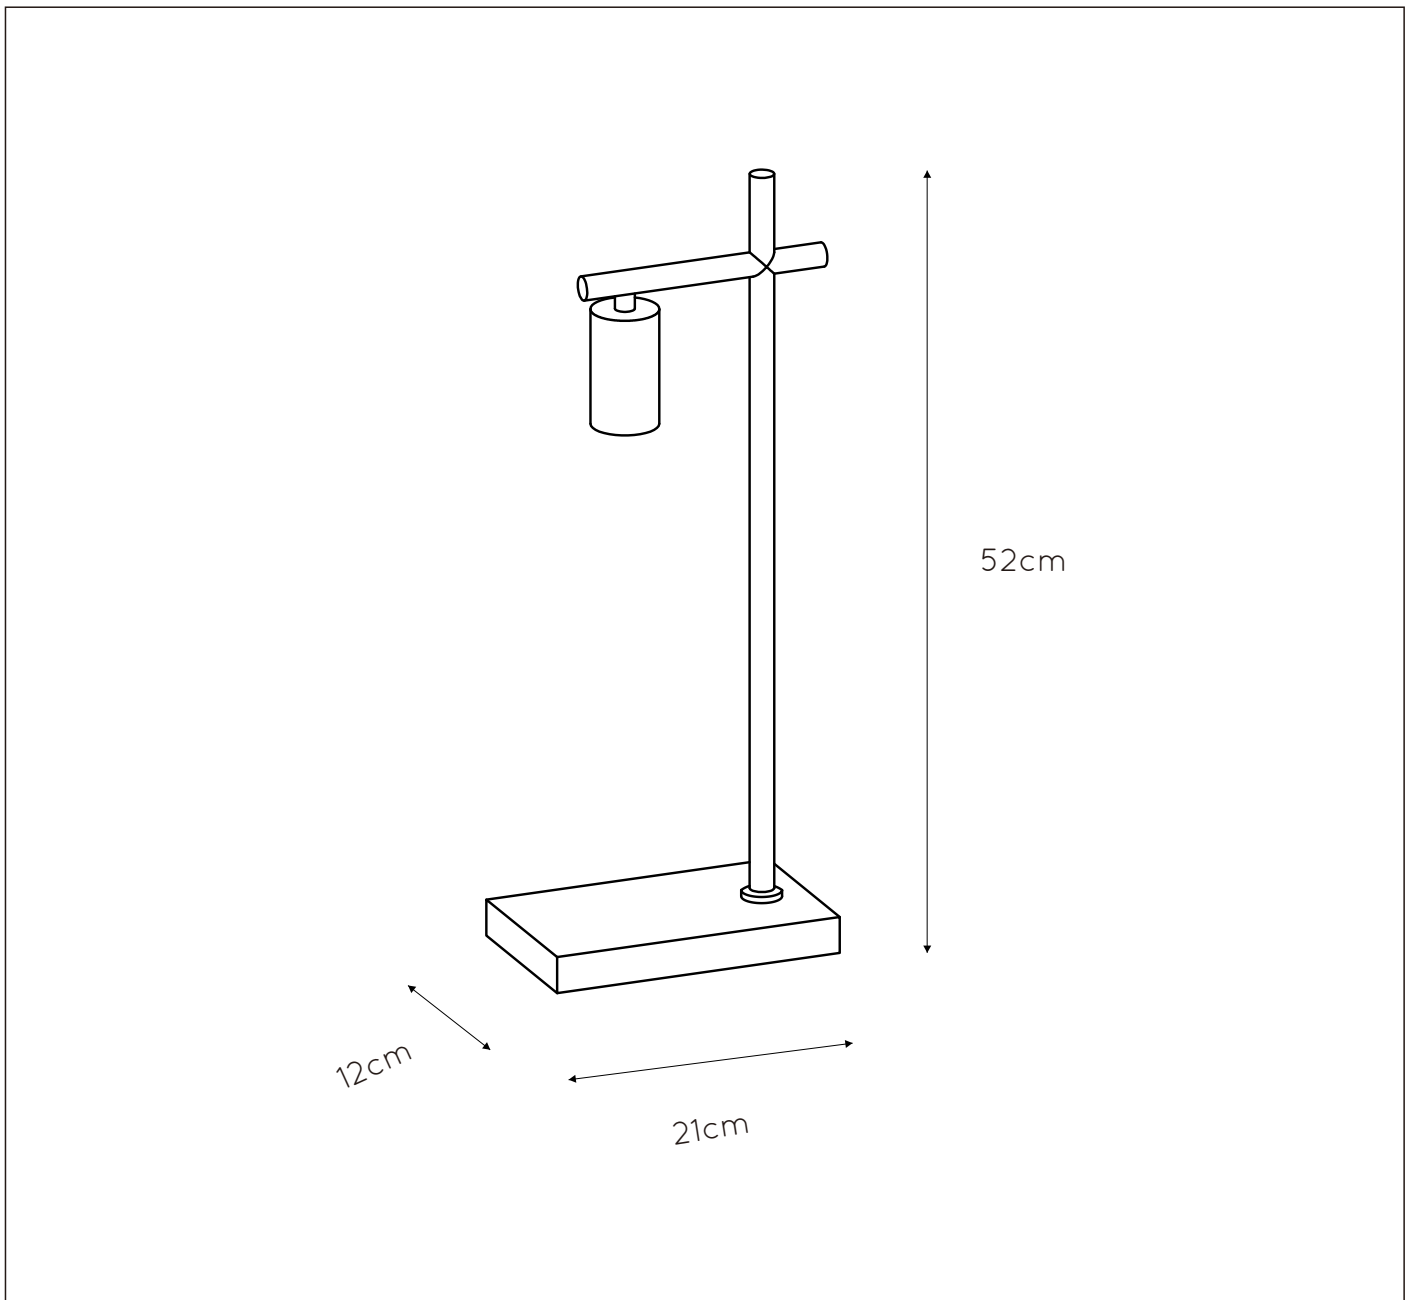

LEANNE

Item number : 21521/01/30

EAN CODE : 5411212211118

For more specifications, dimensions please visit

www.lucide.com

LUCIDE

INSTALLATION DRAWING SPECIFICATIONS