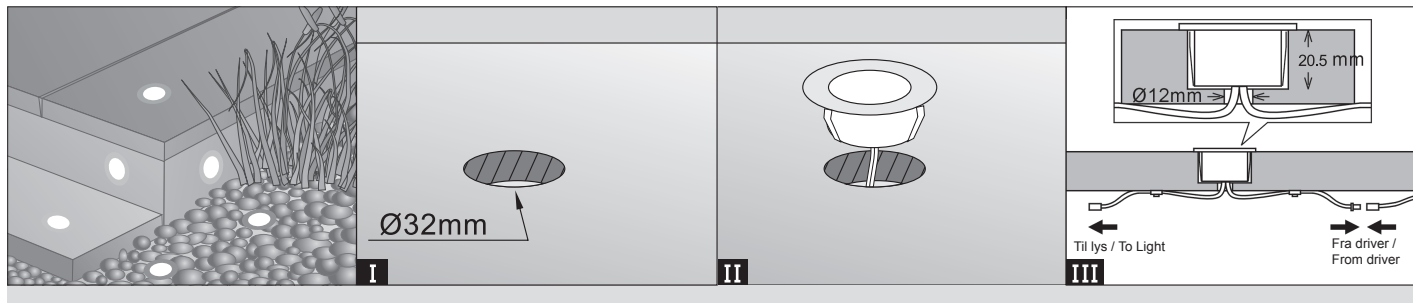

BRUKSANVISNING INSTRUCTION MANUAL TERRASSEBELYSNING LED

6x0,4W

J&EL

Spenning:	12V DC	Voltage:	12V DC
LED effekt:	0,4W x 6	LED effekt:	0,4W x 6
Kelvin:	3000K	Kelvin:	3000K
Lysspredning:	120°	Beam angle:	120°
Tetthetsgrad:	IP67	IP rate:	IP67
Dimbar:	Ja	Dimmable:	Yes
Levetid:	50.000t	Lifetime:	50,000h
1stk 5W IP67 LED driver med IP44 støpsel inkludert i pakken.		1pcs 5W IP67 LED driver with IP44 plug is included in the packing.	

INSTALLASJON / INSTALLATION

KABLING / WIRING