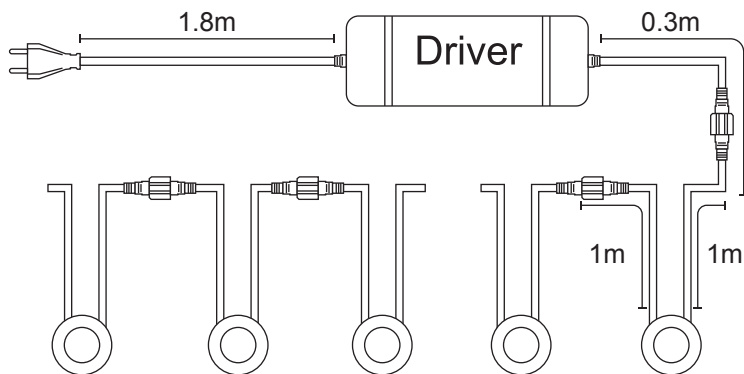

MERK / NOTE

1. Skru av strømmen før montering. / Turn off the power before installation.
2. Koble LED-lampen til driveren før du kobler driveren til stikkontakten ellers kan LED lyskilden skades. / Please connect the LED lamp to the driver before connecting the driver to the outlet or you may damage the LED light source.
3. LED lyskilden er ikke utskiftbar. / The luminaire is not replaceable.

Importer:
Namron AS
Nedre kalbakkvei 88B
1081 Oslo
Norway
Made in PRC