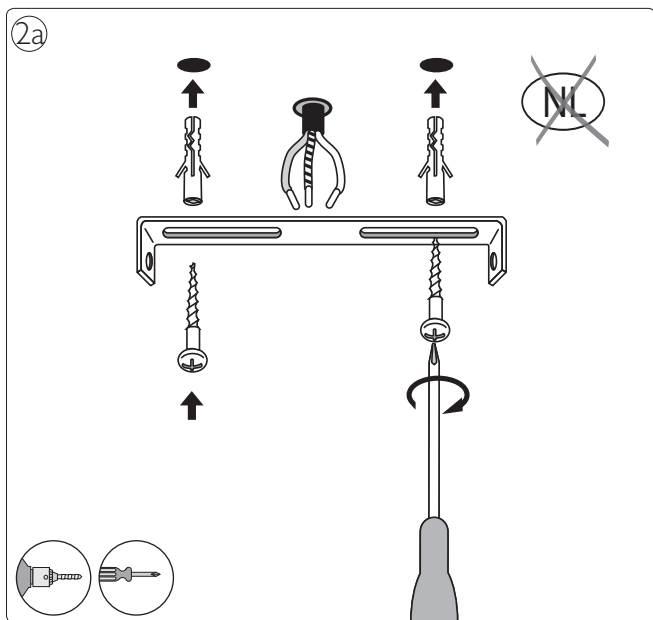

Luxeon Rebel
6x Powered

Philips Lighting Contact Centre
Int. Business Reply Service
I.B.R.S. / C.C.R.I. Numéro 10461
5600 VB Eindhoven
Pays-Bas / The Netherlands

www.philips.com/homelighting
☎ +800 7445 4775