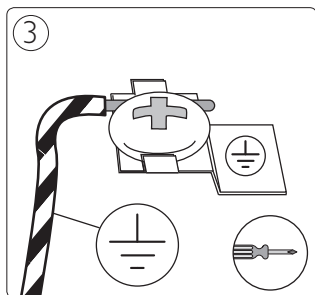

Luxeon Rebel
6x Powered

Philips Lighting Contact Centre
Int. Business Reply Service
I.B.R.S. / C.C.R.I. Numéro 10461
5600 VB Eindhoven
Pays-Bas / The Netherlands

www.philips.com/homelighting
☎ +800 7445 4775