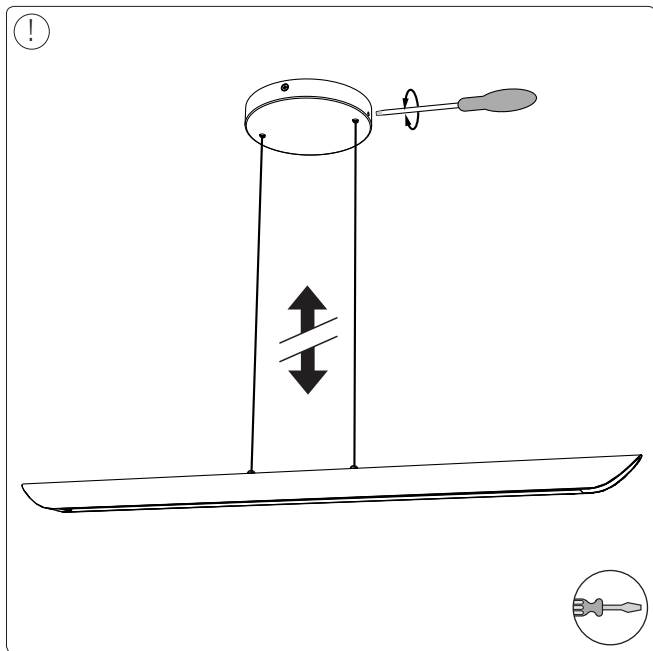

Luxeon Rebel
6x Powered

Philips Lighting Contact Centre
Int. Business Reply Service
I.B.R.S. / C.C.R.I. Numéro 10461
5600 VB Eindhoven
Pays-Bas / The Netherlands

www.philips.com/homelighting
☎ +800 7445 4775