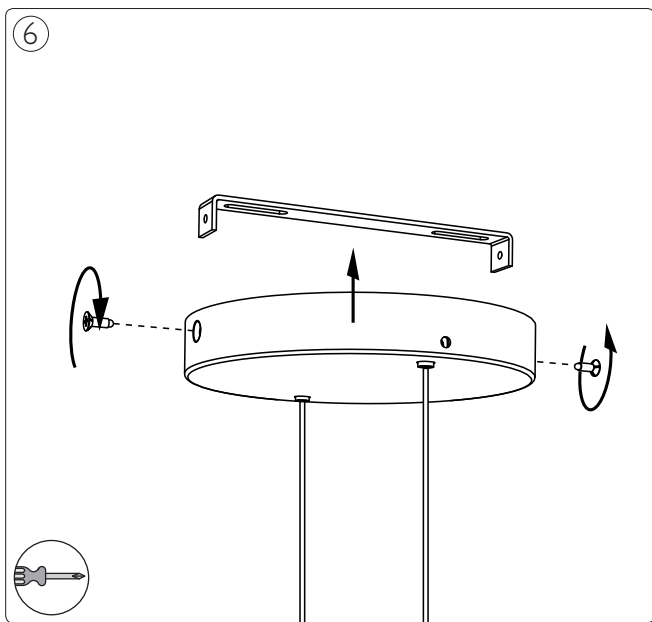

Luxeon Rebel
6x Powered

Philips Lighting Contact Centre
Int. Business Reply Service
I.B.R.S. / C.C.R.I. Numéro 10461
5600 VB Eindhoven
Pays-Bas / The Netherlands

www.philips.com/homelighting
☎ +800 7445 4775