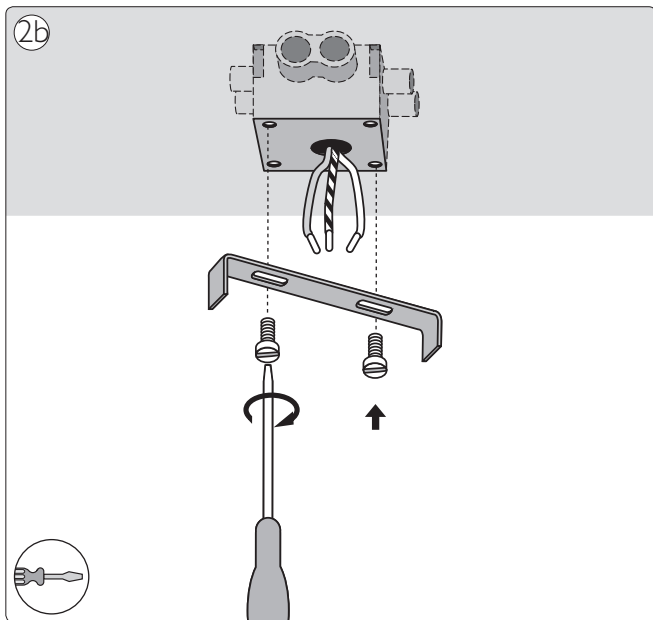

Luxeon Rebel
6x Powered

Philips Lighting Contact Centre
Int. Business Reply Service
I.B.R.S. / C.C.R.I. Numéro 10461
5600 VB Eindhoven
Pays-Bas / The Netherlands

www.philips.com/homelighting
☎ +800 7445 4775