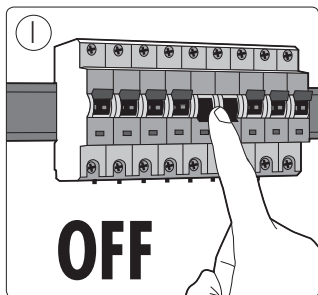

Luxeon Rebel
6x Powered

Philips Lighting Contact Centre
Int. Business Reply Service
I.B.R.S. / C.C.R.I. Numéro 10461
5600 VB Eindhoven
Pays-Bas / The Netherlands

www.philips.com/homelighting
☎ +800 7445 4775