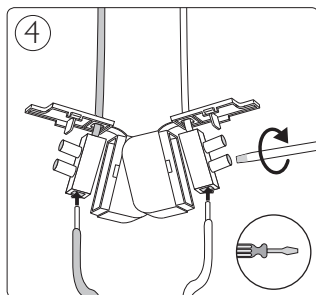

Luxeon Rebel
6x Powered

Philips Lighting Contact Centre
Int. Business Reply Service
I.B.R.S. / C.C.R.I. Numéro 10461
5600 VB Eindhoven
Pays-Bas / The Netherlands

www.philips.com/homelighting
☎ +800 7445 4775