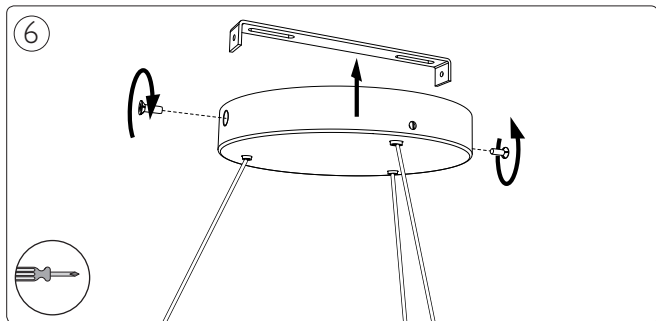

# PHILIPS

Incl.

9 x Luxeon Rebel  
Powered

Ø 6mm

**B**

Philips Lighting Contact Centre  
Int. Business Reply Service  
I.B.R.S. / C.C.R.I. Numéro 10461  
5600 VB Eindhoven  
Pays-Bas / The Netherlands

[www.philips.com/homelighting](http://www.philips.com/homelighting)  
☎ +800 7445 4775