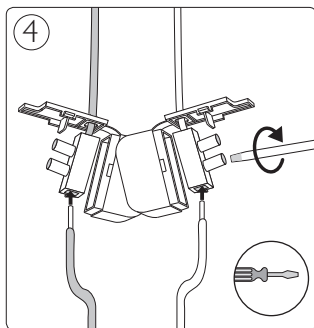

# PHILIPS

Incl.

9 x Luxeon Rebel  
Powered

Ø 6mm

**B**

Philips Lighting Contact Centre  
Int. Business Reply Service  
I.B.R.S. / C.C.R.I. Numéro 10461  
5600 VB Eindhoven  
Pays-Bas / The Netherlands

[www.philips.com/homelighting](http://www.philips.com/homelighting)  
☎ +800 7445 4775