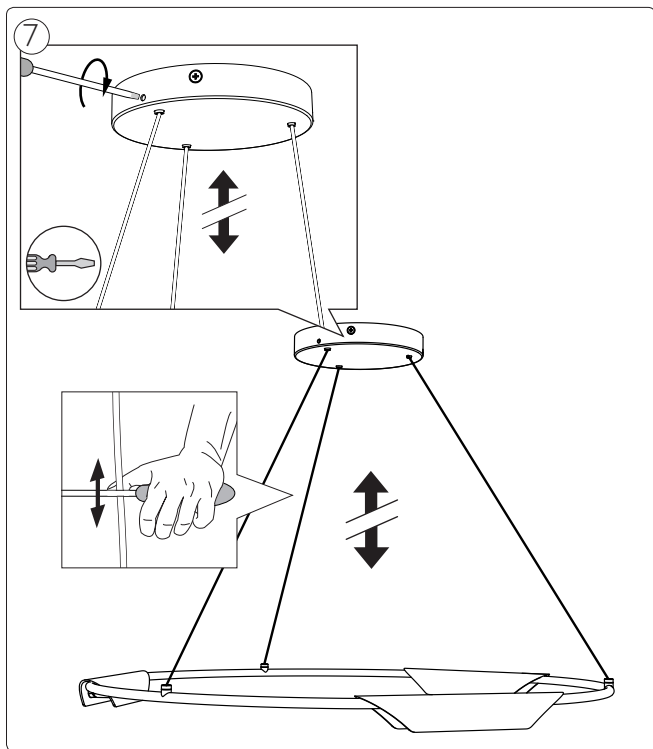

# PHILIPS

Incl.

9 x Luxeon Rebel  
Powered

Ø 6mm

**B**

Philips Lighting Contact Centre  
Int. Business Reply Service  
I.B.R.S. / C.C.R.I. Numéro 10461  
5600 VB Eindhoven  
Pays-Bas / The Netherlands

[www.philips.com/homelighting](http://www.philips.com/homelighting)  
☎ +800 7445 4775