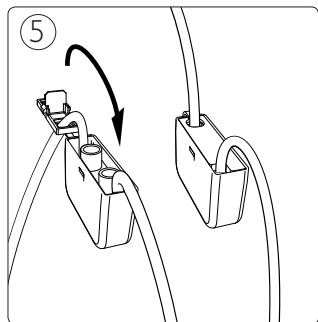

# PHILIPS

Incl.

9 x Luxeon Rebel  
Powered

Ø 6mm

**B**

Philips Lighting Contact Centre  
Int. Business Reply Service  
I.B.R.S. / C.C.R.I. Numéro 10461  
5600 VB Eindhoven  
Pays-Bas / The Netherlands

[www.philips.com/homelighting](http://www.philips.com/homelighting)  
☎ +800 7445 4775