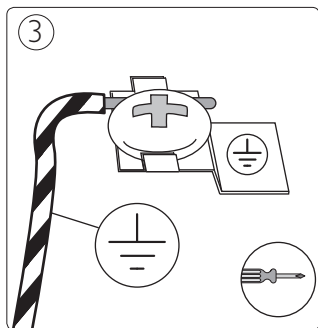

# PHILIPS

Incl.

9 x Luxeon Rebel  
Powered

Ø 6mm

**B**

Philips Lighting Contact Centre  
Int. Business Reply Service  
I.B.R.S. / C.C.R.I. Numéro 10461  
5600 VB Eindhoven  
Pays-Bas / The Netherlands

[www.philips.com/homelighting](http://www.philips.com/homelighting)  
☎ +800 7445 4775