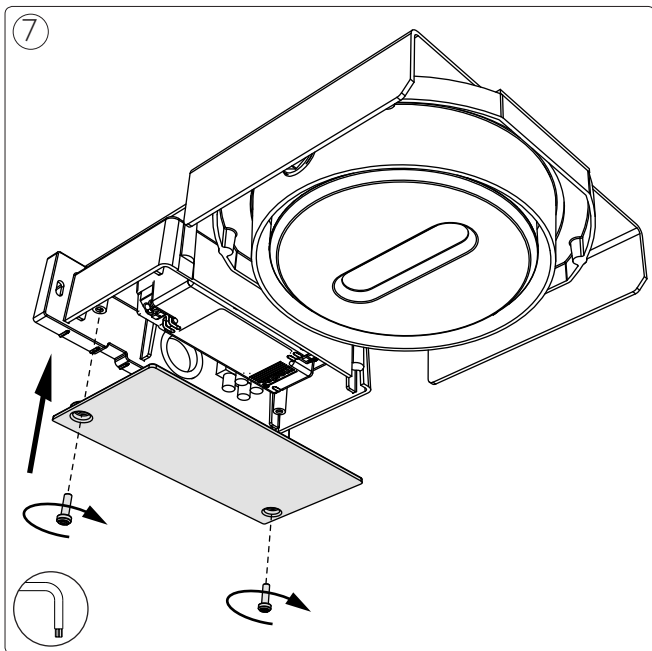

Incl.

3 x Luxeon Rebel
Powered

Philips Lighting Contact Centre
Int. Business Reply Service
I.B.R.S. / C.C.R.I. Numéro 10461
5600 VB Eindhoven
Pays-Bas / The Netherlands

www.philips.com/homelighting
 +800 7445 4775