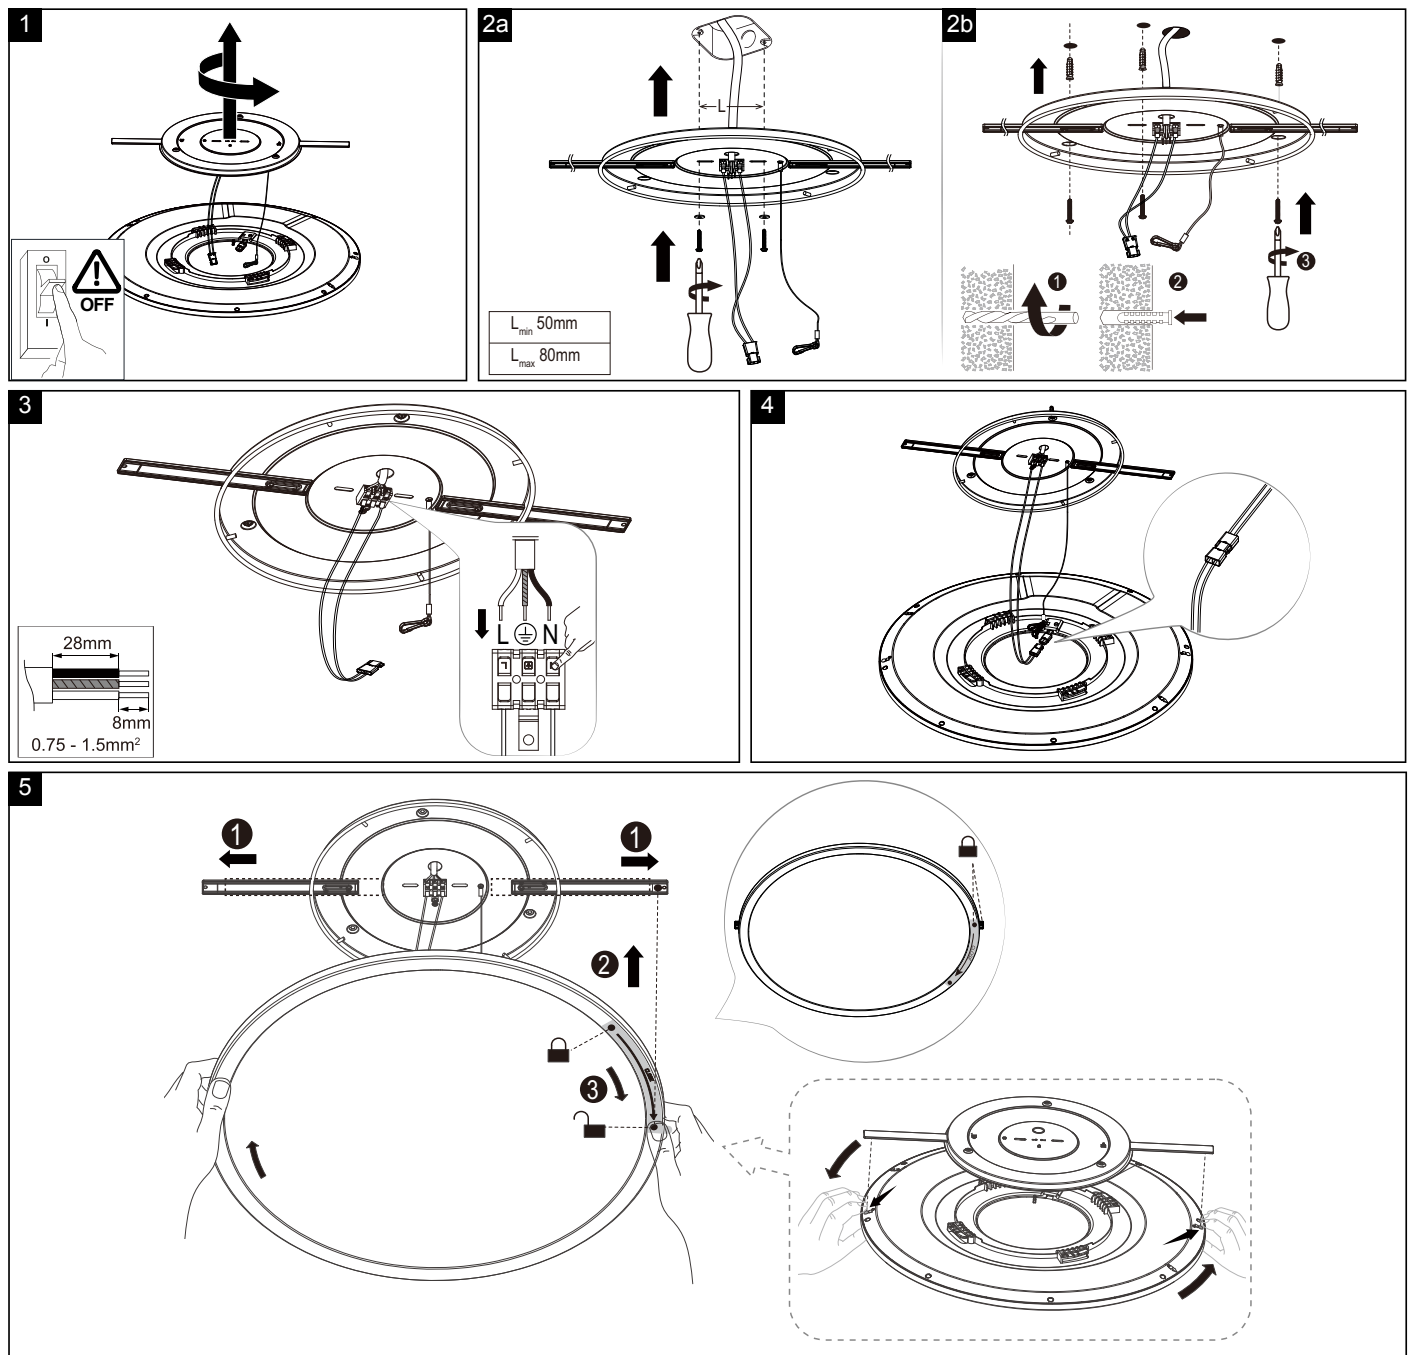

220-240V~ 50Hz LED IP20

LED effekt:	30W	LED power:	30W
Spenning:	220-240V~,50Hz	Voltage:	220-240V~,50Hz
Lumen:	3300lm	Lumen:	3300lm
Kelvin:	2700K	Kelvin:	2700K
Lysspredning:	120°	Beam angle:	120°
CRI:	80	CRI:	80
Dimbar:	Ja	Dimmable:	Yes
Levetid:	25.000timer	Lifetime:	25,000hours

MONTERING/MOUNTING

6

7

MÅL / MEASURES