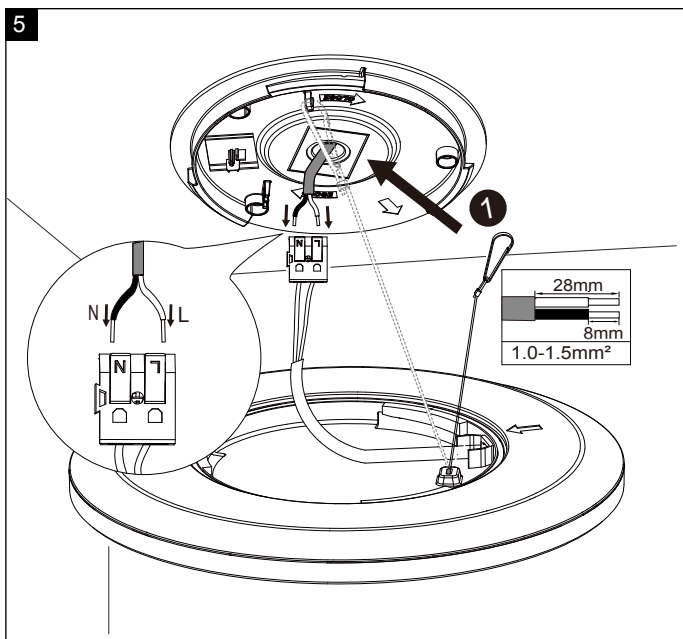

220-240V~ 50Hz LED IP54

LED effekt: 14,5W
Spenning: 220-240V~,50Hz
Lumen: 1600lm
Kelvin: 2700K
Lysspredning: 120°
CRI: 80
Dimbar: Ja
Levetid: 30.000timer

LED power: 14.5W
Voltage: 220-240V~,50Hz
Lumen: 1600lm
Kelvin: 2700K
Beam angle: 120°
CRI: 80
Dimmable: Yes
Lifetime: 30,000hours

MONTERING/MOUNTING

MÅL / MEASURES