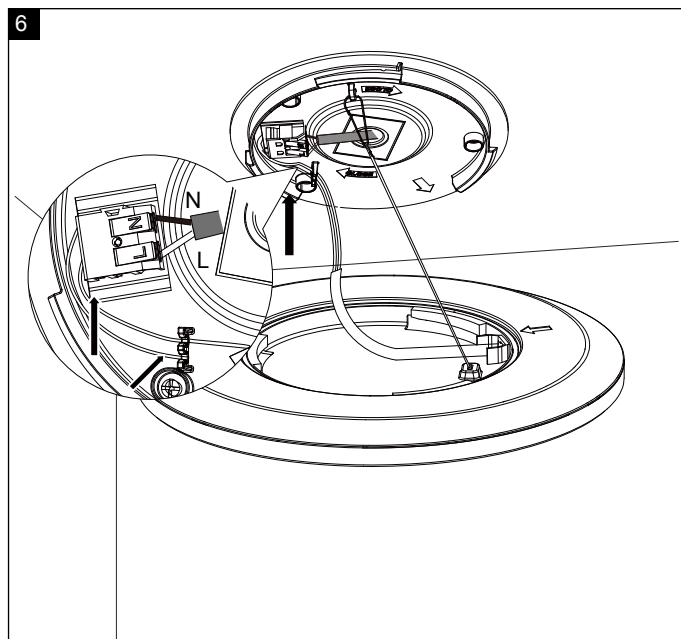

220-240V~ 50Hz LED IP54

LED effekt: 14,5W
Spenning: 220-240V~,50Hz
Lumen: 1600lm
Kelvin: 2700K
Lysspredning: 120°
CRI: 80
Dimbar: Ja
Levetid: 30.000timer

LED power: 14.5W
Voltage: 220-240V~,50Hz
Lumen: 1600lm
Kelvin: 2700K
Beam angle: 120°
CRI: 80
Dimmable: Yes
Lifetime: 30,000hours

MONTERING/MOUNTING

MÅL / MEASURES