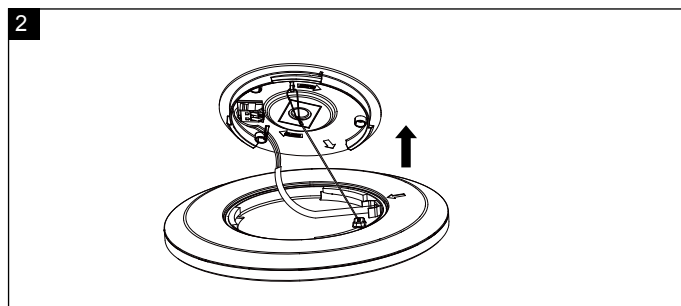

220-240V~ 50Hz LED IP54

LED effekt: 14,5W
Spenning: 220-240V~,50Hz
Lumen: 1600lm
Kelvin: 2700K
Lysspredning: 120°
CRI: 80
Dimbar: Ja
Levetid: 30.000timer

LED power: 14.5W
Voltage: 220-240V~,50Hz
Lumen: 1600lm
Kelvin: 2700K
Beam angle: 120°
CRI: 80
Dimmable: Yes
Lifetime: 30,000hours

MONTERING/MOUNTING

MÅL / MEASURES