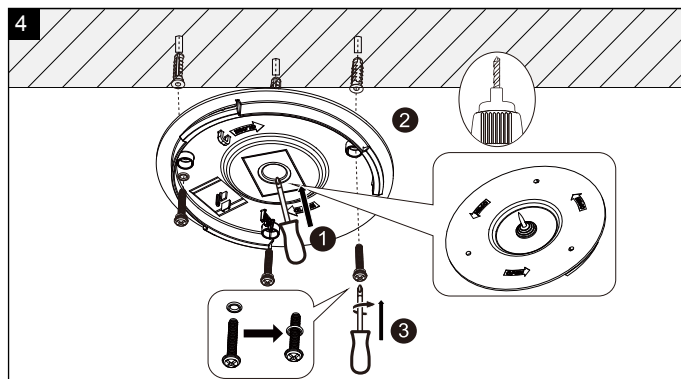

220-240V~ 50Hz LED IP54

LED effekt: 14,5W
Spenning: 220-240V~,50Hz
Lumen: 1600lm
Kelvin: 2700K
Lysspredning: 120°
CRI: 80
Dimbar: Ja
Levetid: 30.000timer

LED power: 14.5W
Voltage: 220-240V~,50Hz
Lumen: 1600lm
Kelvin: 2700K
Beam angle: 120°
CRI: 80
Dimmable: Yes
Lifetime: 30,000hours

MONTERING/MOUNTING

MÅL / MEASURES