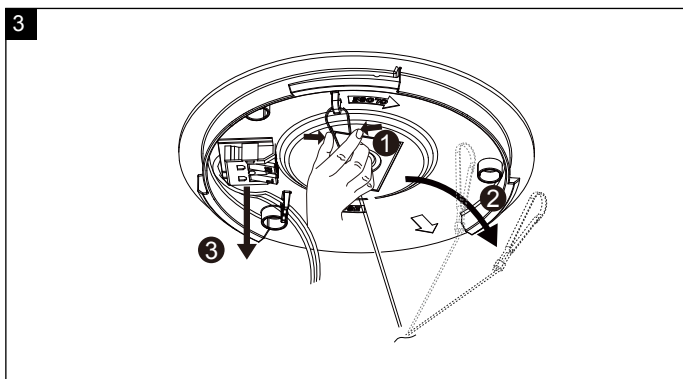

220-240V~ 50Hz LED IP54

LED effekt: 14,5W
Spenning: 220-240V~,50Hz
Lumen: 1600lm
Kelvin: 2700K
Lysspredning: 120°
CRI: 80
Dimbar: Ja
Levetid: 30.000timer

LED power: 14.5W
Voltage: 220-240V~,50Hz
Lumen: 1600lm
Kelvin: 2700K
Beam angle: 120°
CRI: 80
Dimmable: Yes
Lifetime: 30,000hours

MONTERING/MOUNTING

MÅL / MEASURES