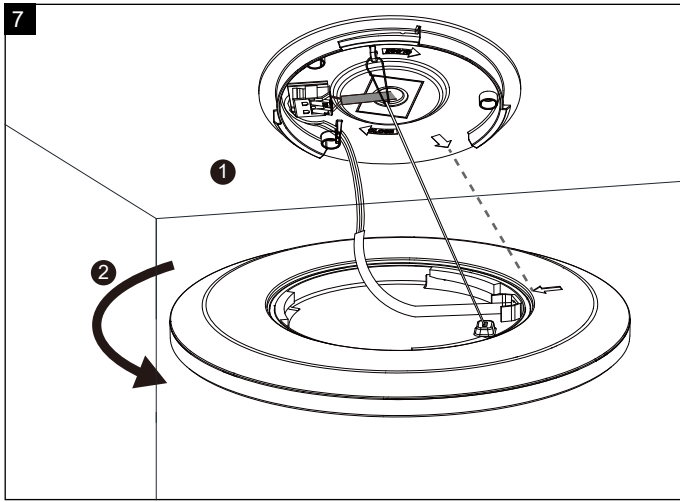

220-240V~ 50Hz LED IP54

LED effekt: 14,5W
Spenning: 220-240V~,50Hz
Lumen: 1600lm
Kelvin: 2700K
Lysspredning: 120°
CRI: 80
Dimbar: Ja
Levetid: 30.000timer

LED power: 14.5W
Voltage: 220-240V~,50Hz
Lumen: 1600lm
Kelvin: 2700K
Beam angle: 120°
CRI: 80
Dimmable: Yes
Lifetime: 30,000hours

MONTERING/MOUNTING

MÅL / MEASURES