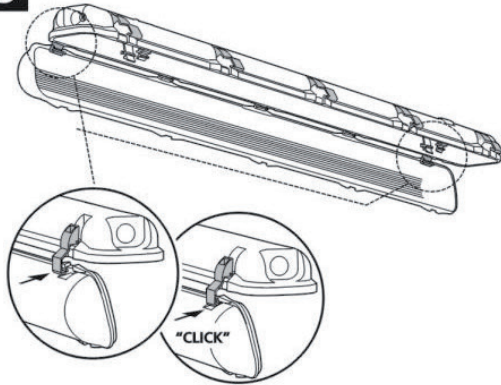

Dense industrial luminaire with LED illuminated panel.  
Housing in reinforced polycarbonate to withstand more demanding tasks. Lamp housing in polycarbonate. Acid-resistant steel clip holds the lamp house in place. Suitable for use outdoors and in harsh environments such as barns, commercial kitchen, washing and the like. Not recommended for use in freezer and pigsty.

1. Installation of fittings should only be done using the included mounting clips. (2 pcs)
2. **NEVER** screw directly into the luminaire housing, the construction will deteriorate and IP level will not be maintained.

### MÅL / MEASURES

**1** Through Wire Only / kun ved gjennomkobling

**2**

**3**

**4**

**5** Standard

**6**

**7**