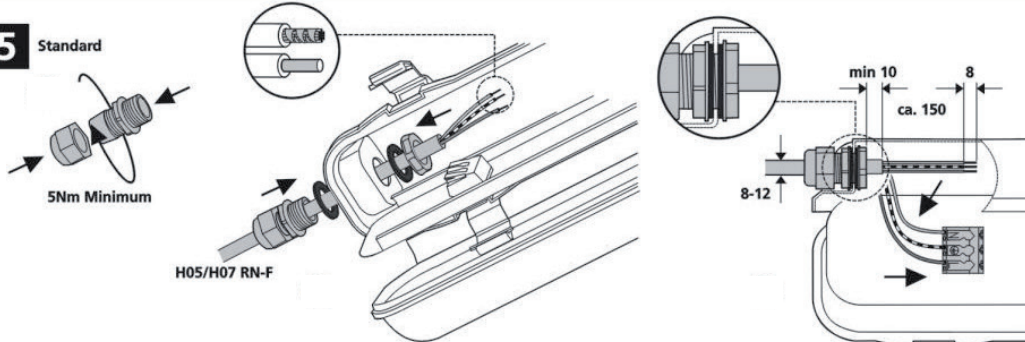

1. Installation of fittings should only be done using the included mounting clips. (2 pcs)
2. **NEVER** screw directly into the luminaire housing, the construction will deteriorate and IP level will not be maintained.

### MÅL / MEASURES

**1** Through Wire Only / kun ved gjennomkobling

**2**

**3**

**4**

**5** Standard

**6**

**7**