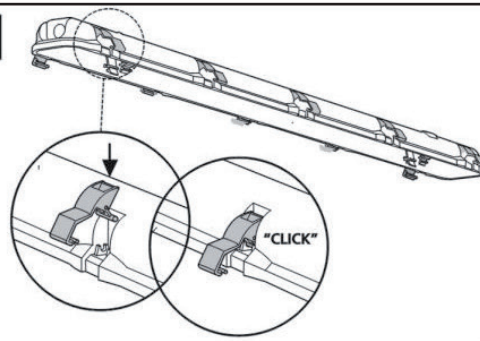

Dense industrial luminaire with LED illuminated panel.  
Housing in reinforced polycarbonate to withstand more demanding tasks. Lamp housing in polycarbonate. Acid-resistant steel clip holds the lamp house in place. Suitable for use outdoors and in harsh environments such as barns, commercial kitchen, washing and the like. Not recommended for use in freezer and pigsty.

1. Installation of fittings should only be done using the included mounting clips. (2 pcs)
2. **NEVER** screw directly into the luminaire housing, the construction will deteriorate and IP level will not be maintained.

### MÅL / MEASURES

**1** Through Wire Only / kun ved gjennomkobling

**2**

**3**

**4**

**5** Standard

**6**

**7**