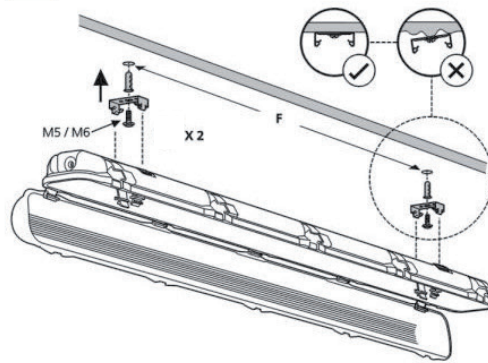

1. Installation of fittings should only be done using the included mounting clips. (2 pcs)
2. **NEVER** screw directly into the luminaire housing, the construction will deteriorate and IP level will not be maintained.

### MÅL / MEASURES

**1** Through Wire Only / kun ved gjennomkobling

**2**

**3**

**4**

**5** Standard

**6**

**7**