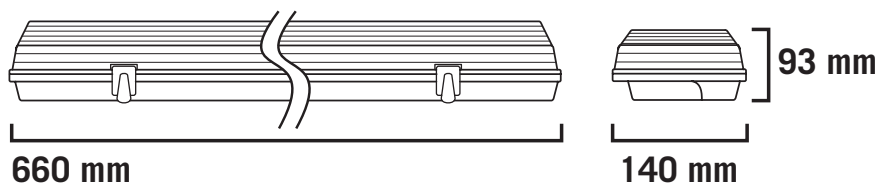

MÅL / MEASURES