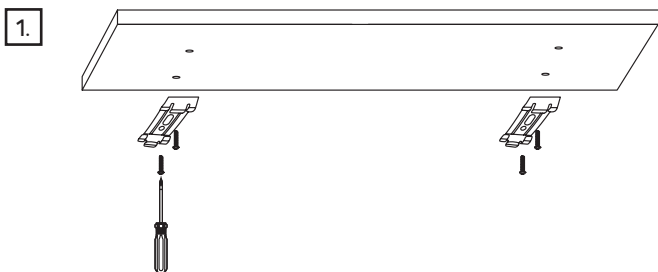

STORM LYSARMATUR LED

2X12W

220-240V~ 50/60Hz IP65

Tett industriarmatur med LED lysplate.
Armaturhus i forsterket polykarbonat for å tåle de mer krevende oppgavene. Avdekning i klar polykarbonat. Syrefaste stålkliips holder skjermen på plass. Velegnet for bruk utendørs og i tøffe miljøer som fjøs, storkjøkken, bilvask og lignende. Andbefales ikke for bruk i fryserom og grisehus.

Dense industrial luminaire with LED illuminated panel.
Housing in reinforced polycarbonate to withstand more demanding tasks. Lamp housing in polycarbonate. Acid-resistant steel clip holds the lamp house in place. Suitable for use outdoors and in harsh environments such as barns, commercial kitchen, washing and the like. Not recommended for use in freezer and pigsty.

LED effekt: 2x12W
Lysstyrke: 2400lm
Fargetemperatur: 4000K
Tetthetsgrad: IP65

LED power: 2x12W
Luminous Efficiency: 2400lm
Color Temperature: 4000K
IP Rating: IP65

MONTERING / MOUNTING

1. Montering av armatur skal kun gjøres ved bruk av medfølgende monteringsklips.(2 stk)
2. Det må **ALDRI** skrues direkte i armaturhuset, da konstruksjonen svekkes og IP grad ikke opprettholdes.

1. Installation of fittings should only be done using the included mounting clips. (2 pcs)
2. **NEVER** screw directly into the luminaire housing, the construction will deteriorate and IP level will not be maintained.