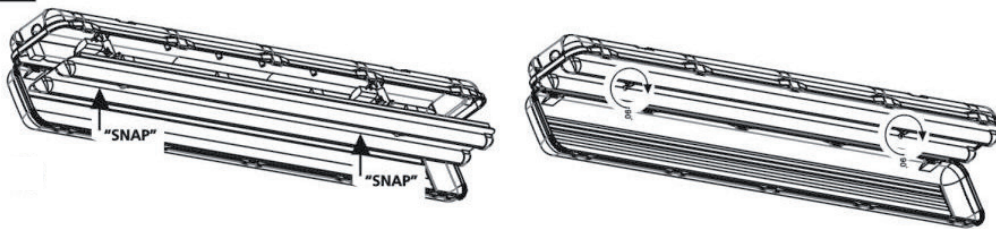

Dense industrial luminaire with LED illuminated panel.  
Housing in reinforced polycarbonate to withstand more demanding tasks. Lamp housing in polycarbonate. Acid-resistant steel clip holds the lamp house in place. Suitable for use outdoors and in harsh environments such as barns, commercial kitchen, washing and the like. Not recommended for use in freezer and pigsty.

1. Installation of fittings should only be done using the included mounting clips. (2 pcs)
2. **NEVER** screw directly into the luminaire housing, the construction will deteriorate and IP level will not be maintained.

### MÅL / MEASURES

**1** Through Wire Only / kun ved gjennomkobling

**2**

**3**

**4**

**5** Standard

**6**

**7**