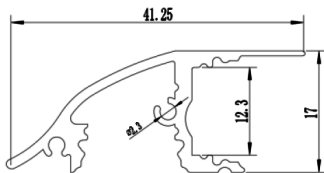

3220213

***3234680/3234681/3234682/3222240/ 3222241/3222242**

Aluminiumsprofil vegg 2m 4217/ Aluminium profile wall 2m 4217
Inkludert 2stk endlokk/ Include 2pcs end cap