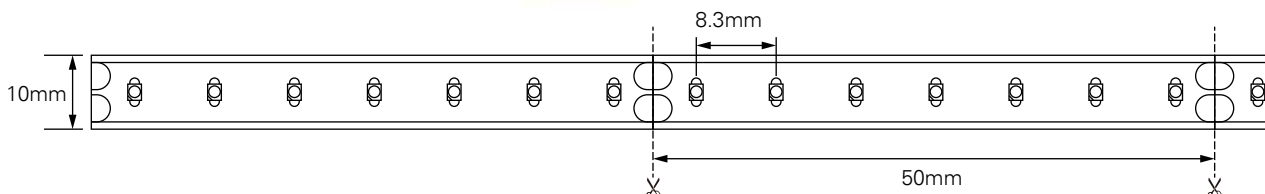

LED STRIP 24V 5m 2700K IP67

Art nr.: 3234682

namron

Spenning:	24V	Voltage:	24V
Effekt:	13,96 W/m	Power:	13.96 W/m
Antall LED pr meter:	140	Total LED per meter:	140
Lysstyrke:	1478lm/m	Lumen:	1478lm/m
Tetthetsgrad:	IP67	IP:	IP67
CRI:	80	CRI:	80
Fargetemperatur:	2700K	Color temperature:	2700K
Lysspredning:	120°	Beam angle:	120°
Kuttlengde:	50mm	Cut length:	50mm
Maks. lengde:	7m	Max. length:	7m
Dimbar:	Ja	Dimmable:	Yes
Levetid:	50.000timer L80	Lifetime:	50,000hours L80

LED Strip 24V 5m / LED Strip 24V 5m

Art nr.: 3234682

Tilbehør inkludert i pakken, kan også kjøpe separat. / Accessory include in the package, may purchase separately also.

Art nr.: 3234696

2stk Ekstra hurtigtilkoblinger med 30cm kabel /
2pcs Strip to wire connector with 30cm cable

2stk Hurtigskjøter med 15cm kabel /
2pcs Strip to strip connector with 15cm cable

2stk Hurtigskjøter / 2pcs Fast connector

2stk Endelokk / 2pcs End cap

1stk Silikon lim / 1pcs Silicone glue

2stk Frontlokk / 2pcs Front cap