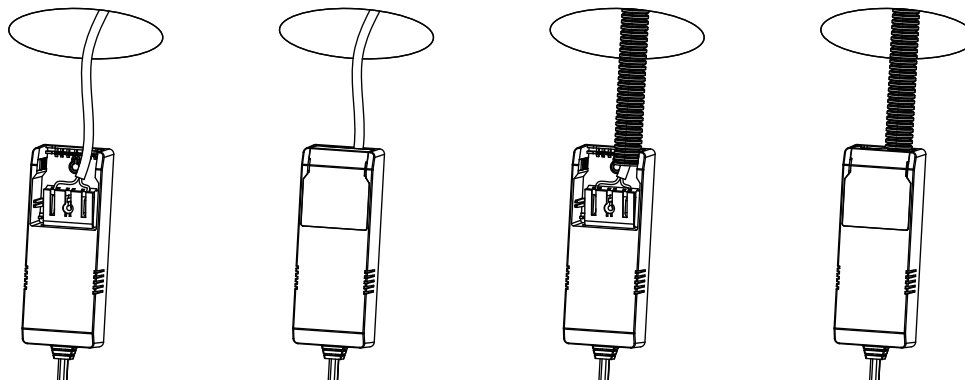

**ALFA REFLEKTOR SOFT**

220-240V~50/60Hz LED 10W 220mA IP44

Downlighten kan dimmes ned helt flimmerfritt.  
Lav høyde. Ekstern driver med hurtigkobling for raskere og enklere installasjon. Dimbar med faseavsnitt dimmer.  
Kan monteres direkte i isolasjonsmatter.  
Enkel innstallering. Monteres uten verktøy.

The downlight is dimmable all the way down completely flicker-free.  
Low altitude. External driver with quick connector for faster and easier installation. Dimmable with trailing edge dimmer.  
Can be mounted direct into insulation sheet.  
Easy installation. Mounting without tools.

Total Effekt: 10W  
LED effekt: 8,3W  
Lumen chip: 770lm  
Lumen downlight: 680lm  
CRI: 95+  
SDCM: ≤3  
LED Chip: CREE  
Fargetemperatur: 2700K  
Lysspredning: 35°  
Tetthetsgrad: IP44  
Levetid: 50.000 timer L90

Total Power: 10W  
LED power: 8.3W  
Lumen chip: 770lm  
Lumen downlight: 680lm  
CRI: 95+  
SDCM: ≤3  
LED Chip: CREE  
Colour Temperature: 2700K  
Beam Angle: 35°  
IP Rating: IP44  
Lifetime: 50,000 hours L90