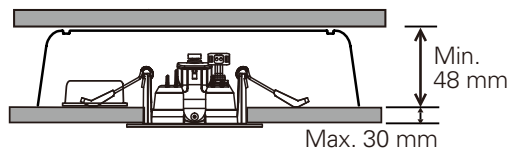

Total Effekt: 8W
LED effekt: 6,4W
Lumen chip: 605lm
Lumen downlight: 530lm
Ra: 95+
SDCM: ≤3
LED Chip: Bridgelux
Fargetemperatur: 2800-2000K (med dimming)
Lysspredning: 38° Tilt: 25°
Tetthetsgrad: IP44
Levetid: 50.000 timer L90

Total Power: 8W
LED power: 6.4W
Lumen chip: 605lm
Lumen downlight: 530lm
Ra: 95+
SDCM: ≤3
LED Chip: Bridgelux
Colour Temperature: 2800-2000K(with dimming)
Beam Angle: 38° Tilt: 25°
IP Rating: IP44
Lifetime: 50,000 hours L90