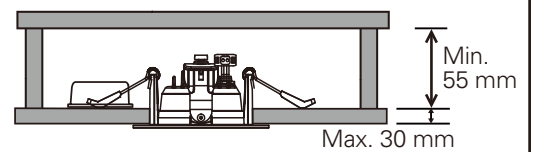

Total Effekt: 8W
LED effekt: 6,4W
Lumen chip: 605lm
Lumen downlight: 530lm
Ra: 95+
SDCM: ≤3
LED Chip: Bridgelux
Fargetemperatur: 2800-2000K (med dimming)
Lysspredning: 38° Tilt: 25°
Tetthetsgrad: IP44
Levetid: 50.000 timer L90

Total Power: 8W
LED power: 6.4W
Lumen chip: 605lm
Lumen downlight: 530lm
Ra: 95+
SDCM: ≤3
LED Chip: Bridgelux
Colour Temperature: 2800-2000K(with dimming)
Beam Angle: 38° Tilt: 25°
IP Rating: IP44
Lifetime: 50,000 hours L90