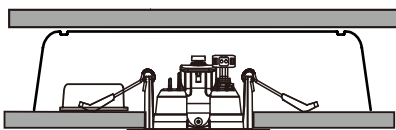

Downlighten kan dimmes ned helt flimmerfritt.
Lav høyde. Ekstern driver med hurtigkobling for raskere og enklere installasjon. Dimbar med faseavsnitt dimmer.
Kan monteres direkte i isolasjonsmatter.
Enkel innstallering. Monteres uten verktøy.

The downlight is dimmable all the way down completely flicker-free.
Low altitude. External driver with quick connector for faster and easier installation. Dimmable with trailing edge dimmer.
Can be mounted direct into insulation sheet.
Easy installation. Mounting without tools.

Total Effekt: 8W
LED effekt: 6,4W
Lumen chip: 605lm
Lumen downlight: 530lm
Ra: 95+
SDCM: ≤3
LED Chip: Bridgelux
Fargetemperatur: 2800-2000K (med dimming)
Lysspredning: 38° Tilt: 25°
Tetthetsgrad: IP44
Levetid: 50.000 timer L90

Total Power: 8W
LED power: 6.4W
Lumen chip: 605lm
Lumen downlight: 530lm
Ra: 95+
SDCM: ≤3
LED Chip: Bridgelux
Colour Temperature: 2800-2000K(with dimming)
Beam Angle: 38° Tilt: 25°
IP Rating: IP44
Lifetime: 50,000 hours L90