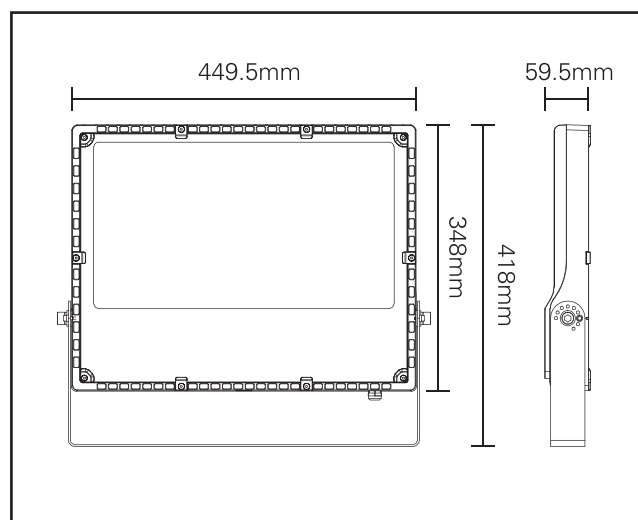

LED power: 30W / 50W / 100W / 170W
Voltage: 220-240V~ 50/60Hz
Lumen: 3300lm / 5000lm / 12000lm / 22100lm
Kelvin: 4000K
CRI: >80
Beam angle: 110° / 68° / 110° / 110°
SDCM: <6
Lifetime: 50,000h L80
Ta: 40°C
IP rating: IP65
Cable: 3m 3x1.0mm² H05RN-F with IP44 schuko plug

MÅL / MEASURES

30W

50W

100W

170W

INSTALLASJON

1

2