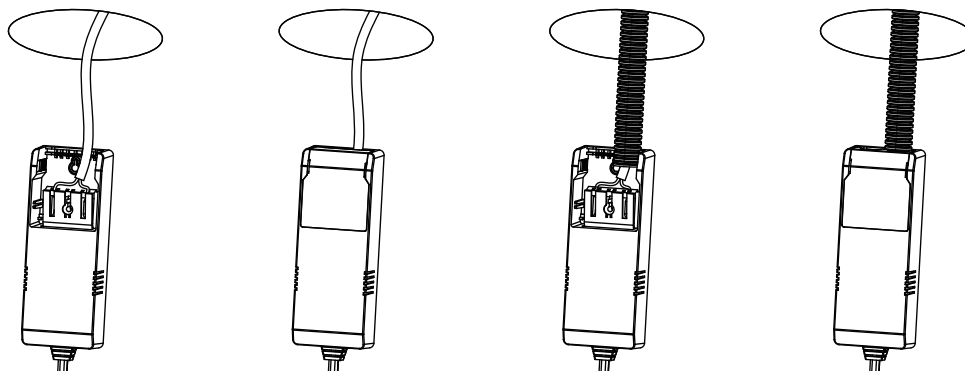

ALFA SOFT TRIMLESS WARMDIM

220-240V~50/60Hz LED 10W 220mA IP44

Downlighten kan dimmes ned helt flimmerfritt.
Lav høyde. Ekstern driver med hurtigkobling for raskere og enklere installasjon. Dimbar med faseavsnitt dimmer.
Kan monteres direkte i isolasjonsmatter.
Enkel innstallering. Monteres uten verktøy.

The downlight is dimmable all the way down completely flicker-free.
Low altitude. External driver with quick connector for faster and easier installation. Dimmable with trailing edge dimmer.
Can be mounted direct into insulation sheet.
Easy installation. Mounting without tools.

Total Effekt: 10W
LED effekt: 8,3W
Lumen chip: 730lm
Lumen downlight: 650lm
Ra: 95+
SDCM: ≤3
LED Chip: Bridgelux
Fargetemperatur: 2800-2000K (ved dimming)
Lys spredning: 37°
Tetthetsgrad: IP44
Levetid: 50.000 timer L90

Total Power: 10W
LED power: 8.3W
Lumen chip: 730lm
Lumen downlight: 650lm
Ra: 95+
SDCM: ≤3
LED Chip: Bridgelux
Color Temperature: 2800-2000K (with dimming)
Beam Angle: 37°
IP Rating: IP44
Lifetime: 50,000 hours L90