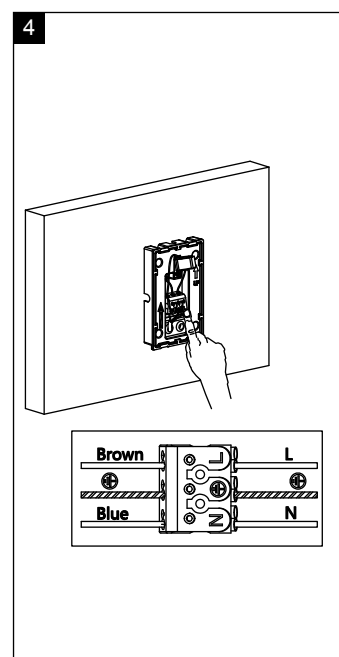

BRUKSANVISNING
INSTRUCTION MANUAL
NAMRON NOVA VEGGLAMPE GU10

namron

220-240V/AC 50Hz LED IP54

Spenning:	220-240V/AC	Voltage:	220-240V/AC
Sokkel:	GU10	Socket:	GU10
Tetthetsgrad:	IP54	IP rating:	IP54
Maks. last:	25W	Max. Loading:	25W
Velegnet for utendørs bruk.		The lamp for outdoor use.	

MONTERING/MOUNTING

MÅL / MEASURES