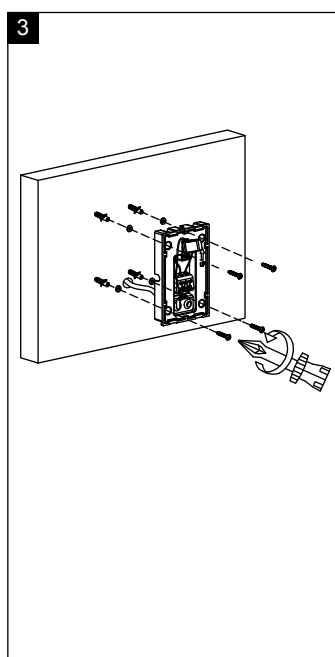

BRUKSANVISNING
INSTRUCTION MANUAL
NAMRON NOVA VEGGLAMPE GU10

namron

220-240V/AC 50Hz LED IP54

Spenning:	220-240V/AC	Voltage:	220-240V/AC
Sokkel:	GU10	Socket:	GU10
Tetthetsgrad:	IP54	IP rating:	IP54
Maks. last:	25W	Max. Loading:	25W
Velegnet for utendørs bruk.		The lamp for outdoor use.	

MONTERING/MOUNTING

MÅL / MEASURES