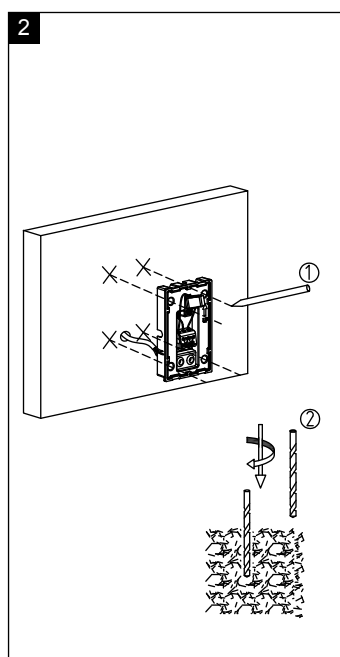

BRUKSANVISNING
INSTRUCTION MANUAL
NAMRON NOVA VEGGLAMPE GU10

namron

220-240V/AC 50Hz LED IP54

Spenning:	220-240V/AC	Voltage:	220-240V/AC
Sokkel:	GU10	Socket:	GU10
Tetthetsgrad:	IP54	IP rating:	IP54
Maks. last:	25W	Max. Loading:	25W
Velegnet for utendørs bruk.		The lamp for outdoor use.	

MONTERING/MOUNTING

MÅL / MEASURES