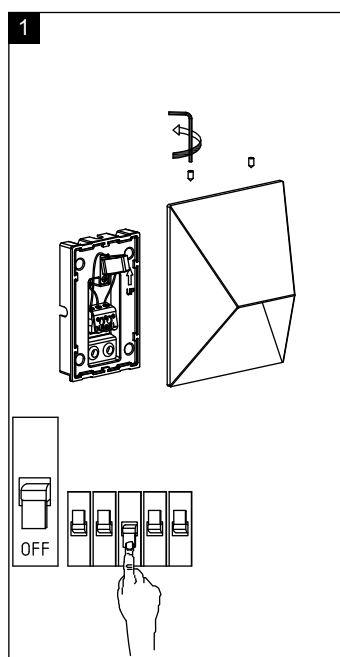

BRUKSANVISNING
INSTRUCTION MANUAL
NAMRON NOVA VEGGLAMPE GU10

namron

220-240V/AC 50Hz LED IP54

Spenning:	220-240V/AC	Voltage:	220-240V/AC
Sokkel:	GU10	Socket:	GU10
Tetthetsgrad:	IP54	IP rating:	IP54
Maks. last:	25W	Max. Loading:	25W
Velegnet for utendørs bruk.		The lamp for outdoor use.	

MONTERING/MOUNTING

MÅL / MEASURES