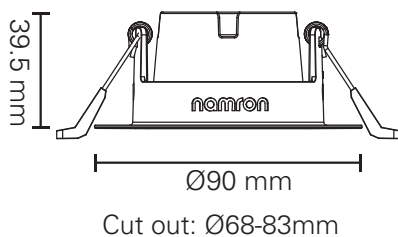

MÅL / MEASURES

Minimumsavstand til brennbart materiale i armaturens stråleretning. /
Minimum distance to flammable material in the beam direction

Må installeres av registrert elektroforetak.
Must be installed by registered electrical company.