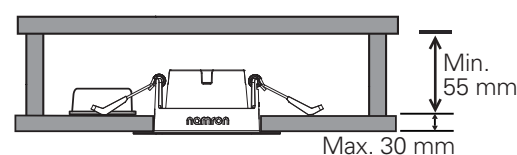

Total Effekt: 8W
LED effekt: 6W
Lumen chip: 600lm
Lumen downlight: 520lm
Ra: 98
SDCM: 3
LED Chip: Bridgelux
Fargetemperatur: 2800-2000K (med dimming)
Lysspredning: 38° Tilt: 30°
Tetthetsgrad: IP44
Levetid: 50.000 timer L90

Total Power: 8W
LED power: 6W
Lumen chip: 600lm
Lumen downlight: 520lm
Ra: 98
SDCM: 3
LED Chip: Bridgelux
Colour Temperature: 2800-2000K(with dimming)
Beam Angle: 38° Tilt: 30°
IP Rating: IP44
Lifetime: 50,000 hours L90