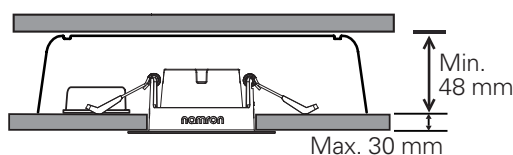

Total Effekt: 8W
LED effekt: 6W
Lumen chip: 600lm
Lumen downlight: 520lm
Ra: 98
SDCM: 3
LED Chip: Bridgelux
Fargetemperatur: 2800-2000K (med dimming)
Lysspredning: 38° Tilt: 30°
Tetthetsgrad: IP44
Levetid: 50.000 timer L90

Total Power: 8W
LED power: 6W
Lumen chip: 600lm
Lumen downlight: 520lm
Ra: 98
SDCM: 3
LED Chip: Bridgelux
Colour Temperature: 2800-2000K(with dimming)
Beam Angle: 38° Tilt: 30°
IP Rating: IP44
Lifetime: 50,000 hours L90