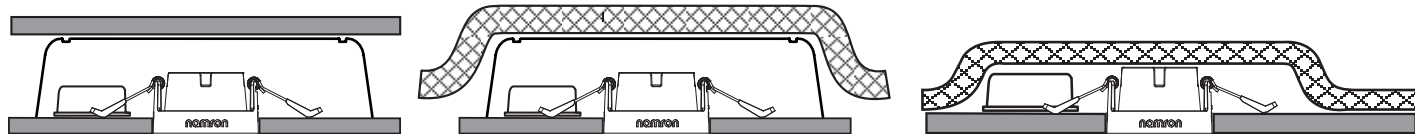

BRUKSANVISNING
INSTRUCTION MANUAL

namron

**ALFA ECO DOWNLIGHT WARMDIM
8W 8-PACK**

220-240V~50/60Hz LED 8W 180mA IP44

Downlighten kan dimmes ned helt flimmerfritt.
Lav høyde. Ekstern driver med hurtigkobling for raskere og enklere installasjon. Dimbar med faseavsnitt dimmer.
Kan monteres direkte i isolasjonsmatter.
Enkel innstallering. Monteres uten verktøy.

The downlight is dimmable all the way down completely flicker-free.
Low altitude. External driver with quick connector for faster and easier installation. Dimmable with trailing edge dimmer.
Can be mounted direct into insulation sheet.
Easy installation. Mounting without tools.

Total Effekt: 8W
LED effekt: 6W
Lumen chip: 600lm
Lumen downlight: 520lm
Ra: 98
SDCM: 3
LED Chip: Bridgelux
Fargetemperatur: 2800-2000K (med dimming)
Lysspredning: 38° Tilt: 30°
Tetthetsgrad: IP44
Levetid: 50.000 timer L90

Total Power: 8W
LED power: 6W
Lumen chip: 600lm
Lumen downlight: 520lm
Ra: 98
SDCM: 3
LED Chip: Bridgelux
Colour Temperature: 2800-2000K(with dimming)
Beam Angle: 38° Tilt: 30°
IP Rating: IP44
Lifetime: 50,000 hours L90