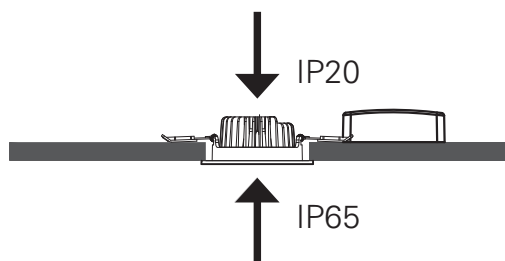

## Aluna Downlight 8W

220-240V~50/60Hz LED 6,3W 240mA

Total Effekt:	8W	Total Power:	8W
LED effekt:	6,3W	LED Power:	6.3W
Lysstyrke:	630lm	Lumen:	630lm
CRI:	95	CRI:	95
SDCM:	≤3	SDCM:	≤3
LED Chip:	Sunpu	LED Chip:	Sunpu
Kelvin:	2700K	Kelvin:	2700K
Lysspredning:	40°	Beam Angle:	40°
Utsparing:	Ø82-84mm	Cutout:	Ø82-84mm
Tetthetsgrad:	IP65	IP Rating:	IP65
Levetid:	50.000timer L80	Lifetime:	50,000 hours L80

### MÅL / MEASURES

Minimumsavstand til brennbart materiale i armaturens stråleretning. /  
Minimum distance to flammable material in the beam direction.

**NO:** Må installeres av autorisert el-installatør.  
**EN:** Installation must be performed by a qualified electrician.