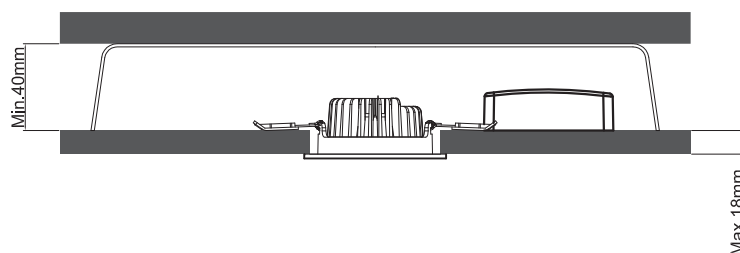

## Aluna Downlight 8W

220-240V~50/60Hz LED 6,3W 240mA

Total Effekt:	8W	Total Power:	8W
LED effekt:	6,3W	LED Power:	6.3W
Lysstyrke:	630lm	Lumen:	630lm
CRI:	95	CRI:	95
SDCM:	≤3	SDCM:	≤3
LED Chip:	Sunpu	LED Chip:	Sunpu
Kelvin:	2700K	Kelvin:	2700K
Lysspredning:	40°	Beam Angle:	40°
Utsparing:	Ø82-84mm	Cutout:	Ø82-84mm
Tetthetsgrad:	IP65	IP Rating:	IP65
Levetid:	50.000timer L80	Lifetime:	50,000 hours L80

### MÅL / MEASURES

Minimumsavstand til brennbart materiale i armaturens stråleretning. /  
Minimum distance to flammable material in the beam direction.

**NO:** Må installeres av autorisert el-installatør.  
**EN:** Installation must be performed by a qualified electrician.