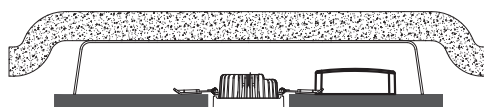

## Aluna Downlight 8W

220-240V~50/60Hz LED 6,3W 240mA

Total Effekt:	8W	Total Power:	8W
LED effekt:	6,3W	LED Power:	6.3W
Lysstyrke:	630lm	Lumen:	630lm
CRI:	95	CRI:	95
SDCM:	≤3	SDCM:	≤3
LED Chip:	Sunpu	LED Chip:	Sunpu
Kelvin:	2700K	Kelvin:	2700K
Lysspredning:	40°	Beam Angle:	40°
Utsparing:	Ø82-84mm	Cutout:	Ø82-84mm
Tetthetsgrad:	IP65	IP Rating:	IP65
Levetid:	50.000timer L80	Lifetime:	50,000 hours L80

### MÅL / MEASURES

Minimumsavstand til brennbart materiale i armaturens stråleretning. /  
Minimum distance to flammable material in the beam direction.

**NO:** Må installeres av autorisert el-installatør.  
**EN:** Installation must be performed by a qualified electrician.