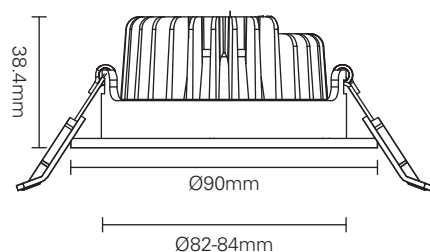

## Aluna Downlight 8W

220-240V~50/60Hz LED 6,3W 240mA

Total Effekt:	8W	Total Power:	8W
LED effekt:	6,3W	LED Power:	6.3W
Lysstyrke:	630lm	Lumen:	630lm
CRI:	95	CRI:	95
SDCM:	≤3	SDCM:	≤3
LED Chip:	Sunpu	LED Chip:	Sunpu
Kelvin:	2700K	Kelvin:	2700K
Lysspredning:	40°	Beam Angle:	40°
Utsparing:	Ø82-84mm	Cutout:	Ø82-84mm
Tetthetsgrad:	IP65	IP Rating:	IP65
Levetid:	50.000timer L80	Lifetime:	50,000 hours L80

### MÅL / MEASURES

Minimumsavstand til brennbart materiale i armaturens stråleretning. /  
Minimum distance to flammable material in the beam direction.

**NO:** Må installeres av autorisert el-installatør.  
**EN:** Installation must be performed by a qualified electrician.