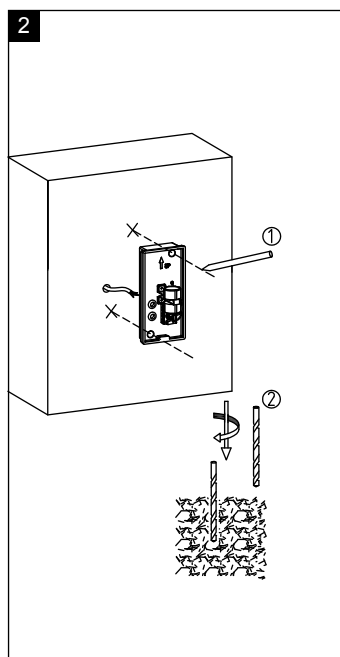

BRUKSANVISNING
INSTRUCTION MANUAL

**NAMRON ARYA ROUND VEGGLAMPE
DOBDEL GU10**

namron

220-240V/AC 50Hz LED IP54

Spenning: 220-240V/AC
Sokkel: GU10
Tetthetsgrad: IP54
Maks. last: 2x25W
Velegnet for utendørs bruk.

Voltage: 220-240V/AC
Socket: GU10
IP rating: IP54
Max. Loading: 2x25W
The lamp for outdoor use.

MONTERING/MOUNTING

MÅL / MEASURES