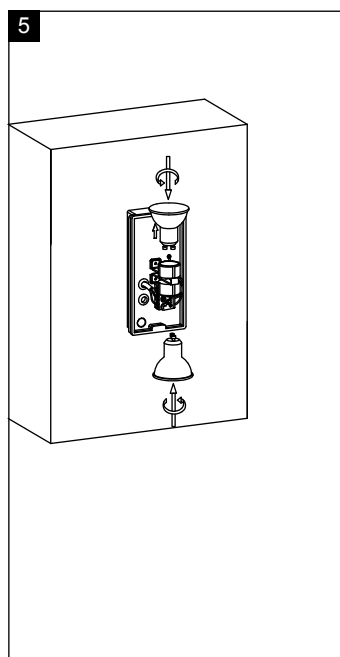

BRUKSANVISNING
INSTRUCTION MANUAL

**NAMRON ARYA ROUND VEGGLAMPE
DOBDEL GU10**

namron

220-240V/AC 50Hz LED IP54

Spenning: 220-240V/AC
Sokkel: GU10
Tetthetsgrad: IP54
Maks. last: 2x25W
Velegnet for utendørs bruk.

Voltage: 220-240V/AC
Socket: GU10
IP rating: IP54
Max. Loading: 2x25W
The lamp for outdoor use.

MONTERING/MOUNTING

MÅL / MEASURES