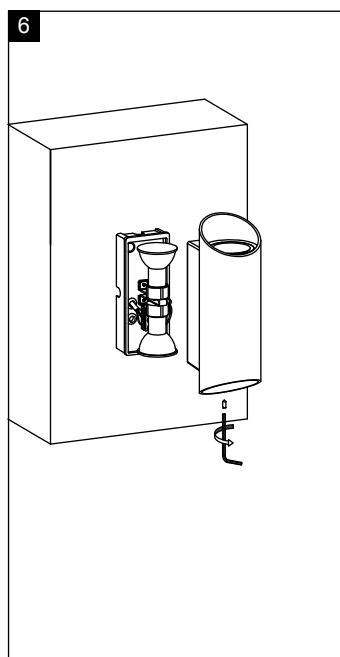

BRUKSANVISNING
INSTRUCTION MANUAL

**NAMRON ARYA ROUND VEGGLAMPE
DOBDEL GU10**

namron

220-240V/AC 50Hz LED IP54

Spenning: 220-240V/AC
Sokkel: GU10
Tetthetsgrad: IP54
Maks. last: 2x25W
Velegnet for utendørs bruk.

Voltage: 220-240V/AC
Socket: GU10
IP rating: IP54
Max. Loading: 2x25W
The lamp for outdoor use.

MONTERING/MOUNTING

MÅL / MEASURES