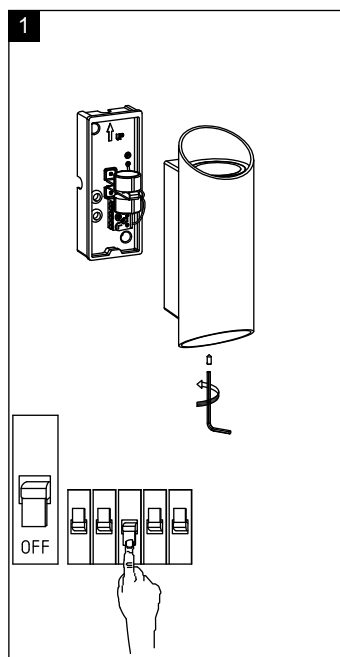

BRUKSANVISNING
INSTRUCTION MANUAL

**NAMRON ARYA ROUND VEGGLAMPE
DOBDEL GU10**

namron

220-240V/AC 50Hz LED IP54

Spenning: 220-240V/AC
Sokkel: GU10
Tetthetsgrad: IP54
Maks. last: 2x25W
Velegnet for utendørs bruk.

Voltage: 220-240V/AC
Socket: GU10
IP rating: IP54
Max. Loading: 2x25W
The lamp for outdoor use.

MONTERING/MOUNTING

MÅL / MEASURES