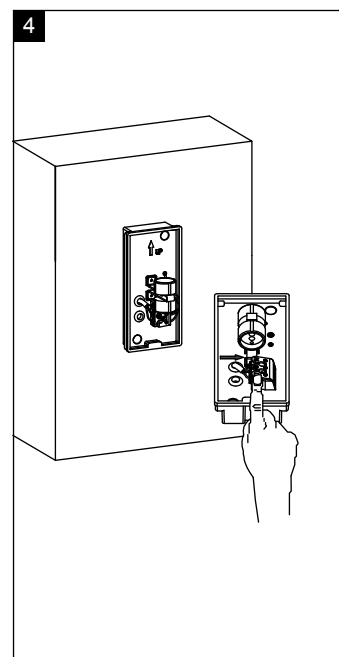

BRUKSANVISNING
INSTRUCTION MANUAL

**NAMRON ARYA ROUND VEGGLAMPE
DOBDEL GU10**

namron

220-240V/AC 50Hz LED IP54

Spenning: 220-240V/AC
Sokkel: GU10
Tetthetsgrad: IP54
Maks. last: 2x25W
Velegnet for utendørs bruk.

Voltage: 220-240V/AC
Socket: GU10
IP rating: IP54
Max. Loading: 2x25W
The lamp for outdoor use.

MONTERING/MOUNTING

MÅL / MEASURES