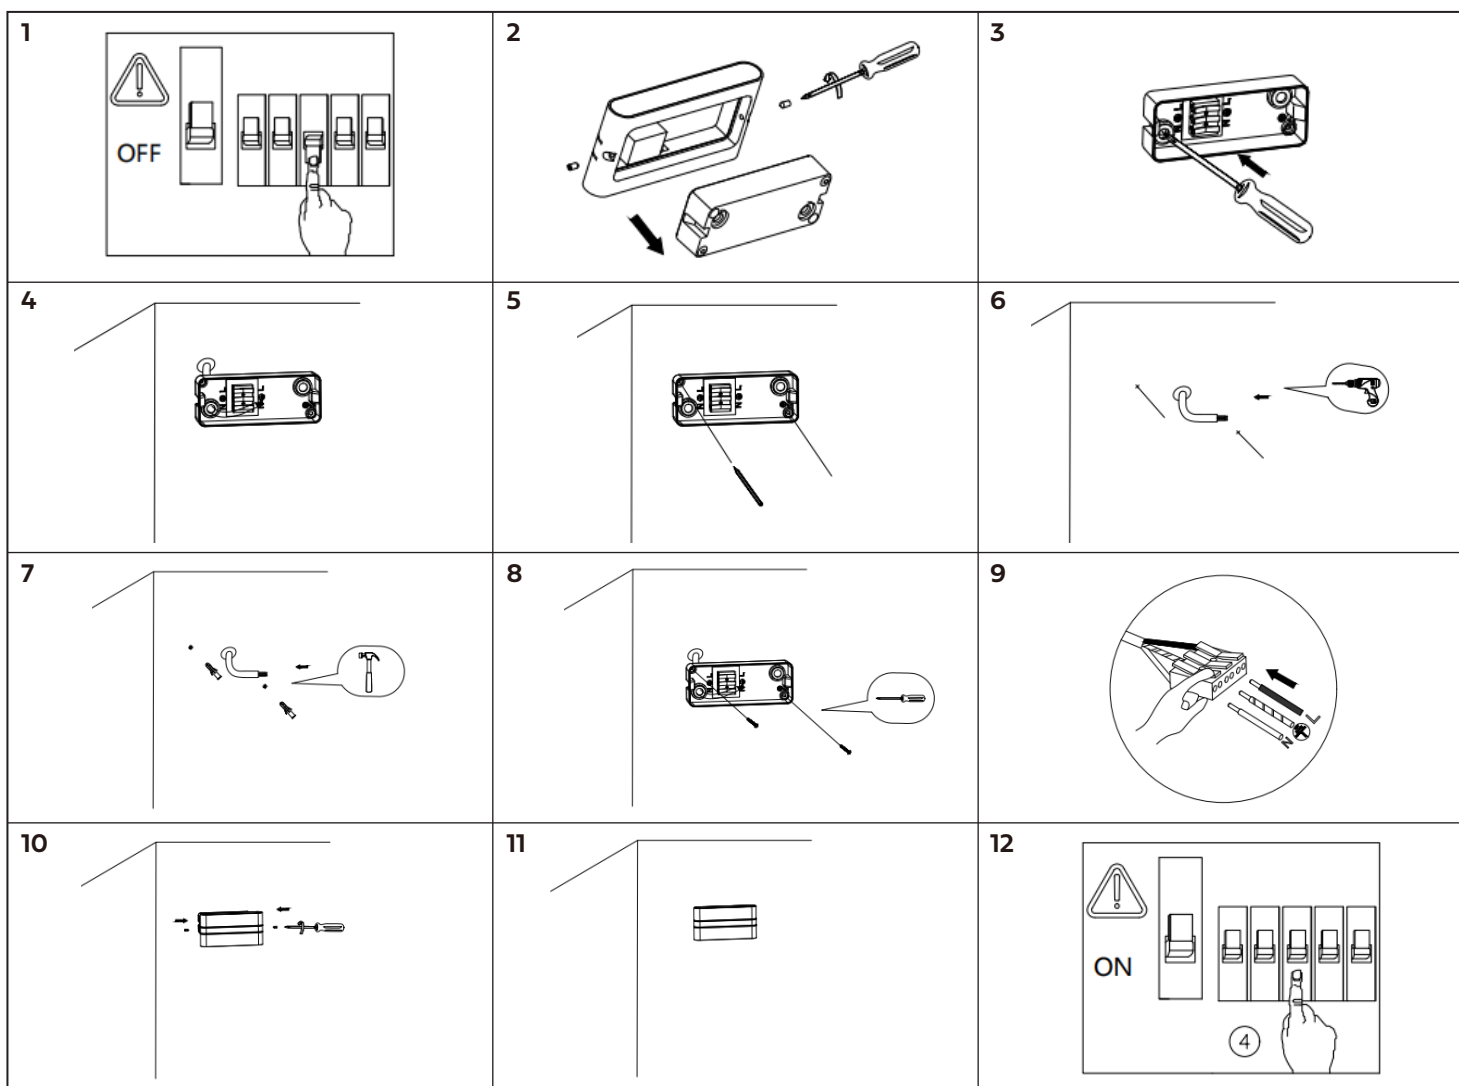

Namron Ada Vegglampe 2x3,3W Sort

220-240V~ 50/60Hz 2X3,3W LED

CE IP65

LED effekt:	2x3,3W	LED power:	2x3.3W
Spenning:	220-240V~ 50/60Hz	Voltage:	220-240V~ 50/60Hz
Lumen:	85lm/w	Lumen:	85lm/w
Kelvin:	3000K	Kelvin:	3000K
Dimbar:	Ja	Dimmable:	Yes
Levetid:	25,000timer	Lifetime:	25.000hours

installation diagram

MÅL / MEASURES