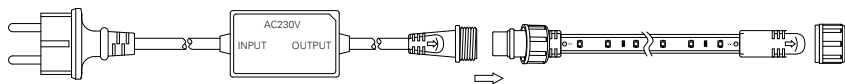

BRUKSANVISNING INSTRUCTION MANUAL

LED strip arbeidslys COB 25m 3000K

10W/m IP44 230V

namron

IP44

CE

Spenning:	230V	Voltage:	230V
LED Effekt:	10W/m	LED power:	10W/m
Lumen:	700lm/m	Lumen:	700lm/m
Antall LED per Meter:	296	Total LED per meter:	296
IP:	IP44	IP:	IP44
CRI:	90	CRI:	90
Kelvin:	3000K	Kelvin:	3000K
Lysspredning:	120°	Beam angle:	120°
Dimbar:	Ja	Dimbar:	Yes
Levetid:	30.000 t	Lifetime:	30,000 t
Kan forlenges opp til 50 meter.		Can connect til 50meters.	
Inkludert i pakken:	25m LED Strip med IP44 plugg Monteringsklips 50 stk	Included in the packing:	25meters LED Strip with IP44 plug Monting clips 50pcs

FORLENGELSE / EXTENSION

Strip A

Strip B

Strip A Strip B

Strip A + Strip B

***Maksimum lengde 50m.
Maximum length 50m.**

MÅL / MEASUREMENT

ADVARSEL!

Ta hele LED stripen av trommelen før den tilkobles strøm.
Ikke beregnet for kontinuerlig bruk over 24 timer.

ATTENTION!

Remove the entire LED strip from the drum before connecting it to the power.
Not recommend for consistently using over 24hours.