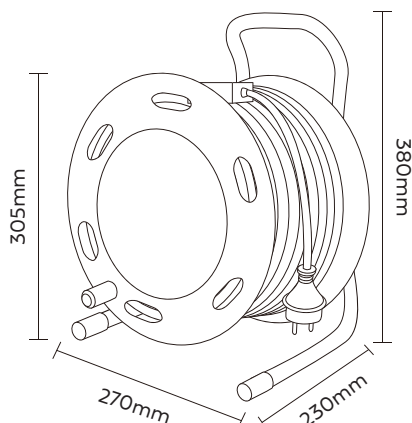

BRUKSANVISNING INSTRUCTION MANUAL

LED strip arbeidslys COB 25m 3000K

10W/m IP44 230V

namron

IP44

CE

Spenning:	230V	Voltage:	230V
LED Effekt:	10W/m	LED power:	10W/m
Lumen:	700lm/m	Lumen:	700lm/m
Antall LED per Meter:	296	Total LED per meter:	296
IP:	IP44	IP:	IP44
CRI:	90	CRI:	90
Kelvin:	3000K	Kelvin:	3000K
Lysspredning:	120°	Beam angle:	120°
Dimbar:	Ja	Dimbar:	Yes
Levetid:	30.000 t	Lifetime:	30,000 t
Kan forlenges opp til 50 meter.		Can connect til 50meters.	
Inkludert i pakken:	25m LED Strip med IP44 plugg Monteringsklips 50 stk	Included in the packing:	25meters LED Strip with IP44 plug Monting clips 50pcs

FORLENGELSE / EXTENSION

Strip A

Strip B

Strip A Strip B

Strip A + Strip B

***Maksimum lengde 50m.
Maximum length 50m.**

MÅL / MEASUREMENT

ADVARSEL!

Ta hele LED stripen av trommelen før den tilkobles strøm.
Ikke beregnet for kontinuerlig bruk over 24 timer.

ATTENTION!

Remove the entire LED strip from the drum before connecting it to the power.
Not recommend for consistently using over 24hours.