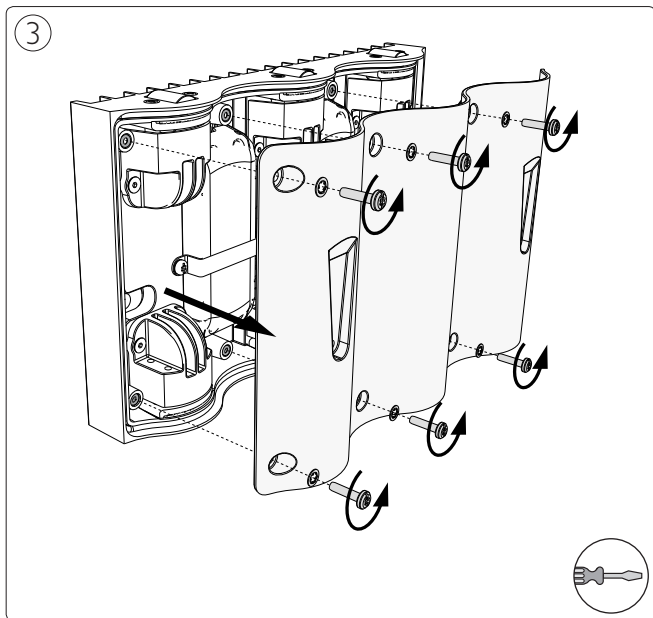

Incl.

A

B

6 x Luxeon Rebel
Powered

Ø 6mm

8

Philips Lighting Contact Centre
Int. Business Reply Service
I.B.R.S. / C.C.R.I. Numéro 10461
5600 VB Eindhoven
Pays-Bas / The Netherlands

www.philips.com/homelighting
☎ +800 7445 4775