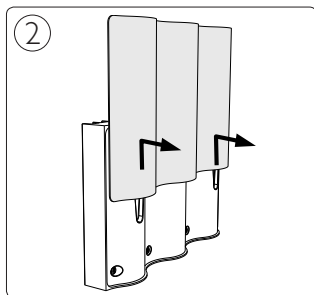

Incl.

A

B

6 x Luxeon Rebel
Powered

Ø 6mm

8

Philips Lighting Contact Centre
Int. Business Reply Service
I.B.R.S. / C.C.R.I. Numéro 10461
5600 VB Eindhoven
Pays-Bas / The Netherlands

www.philips.com/homelighting
☎ +800 7445 4775