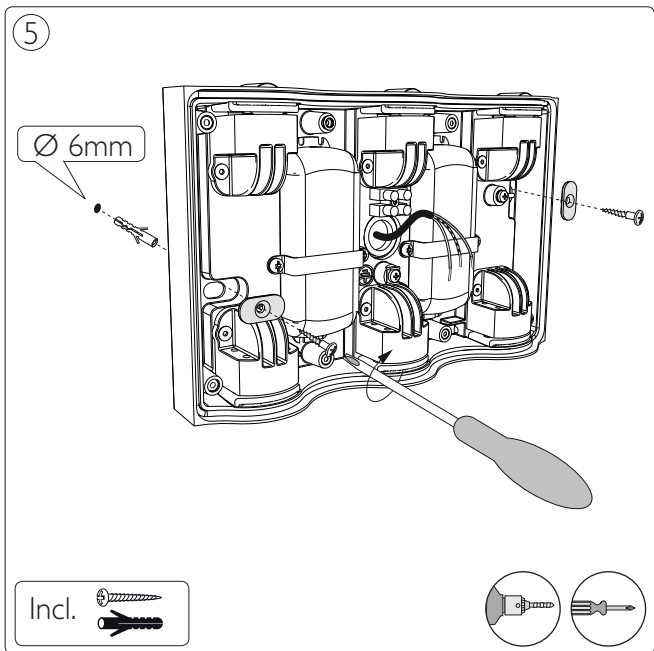

Incl.

A

B

6 x Luxeon Rebel
Powered

Ø 6mm

8

Philips Lighting Contact Centre
Int. Business Reply Service
I.B.R.S. / C.C.R.I. Numéro 10461
5600 VB Eindhoven
Pays-Bas / The Netherlands

www.philips.com/homelighting
☎ +800 7445 4775