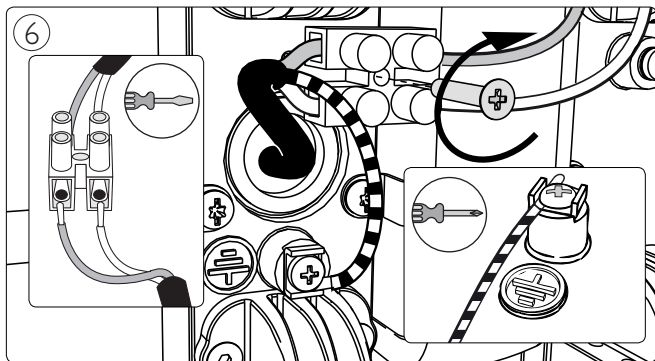

Incl.

A

B

6 x Luxeon Rebel
Powered

Ø 6mm

8

Philips Lighting Contact Centre
Int. Business Reply Service
I.B.R.S. / C.C.R.I. Numéro 10461
5600 VB Eindhoven
Pays-Bas / The Netherlands

www.philips.com/homelighting
☎ +800 7445 4775