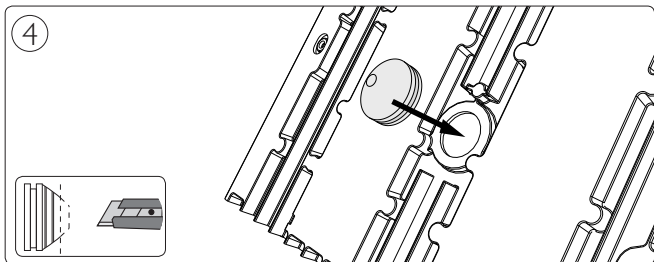

Incl.

A

B

6 x Luxeon Rebel
Powered

Ø 6mm

8

Philips Lighting Contact Centre
Int. Business Reply Service
I.B.R.S. / C.C.R.I. Numéro 10461
5600 VB Eindhoven
Pays-Bas / The Netherlands

www.philips.com/homelighting
☎ +800 7445 4775