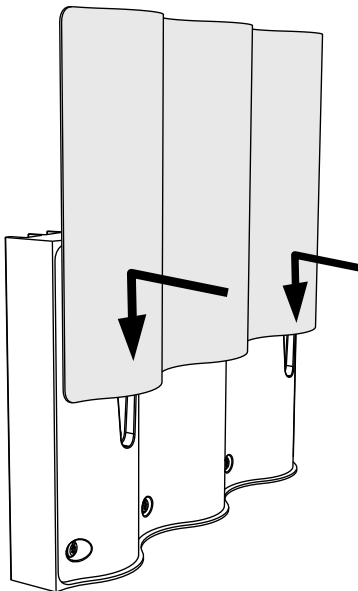

Incl.

A

B

6 x Luxeon Rebel
Powered

Ø 6mm

8

Philips Lighting Contact Centre
Int. Business Reply Service
I.B.R.S. / C.C.R.I. Numéro 10461
5600 VB Eindhoven
Pays-Bas / The Netherlands

www.philips.com/homelighting
☎ +800 7445 4775