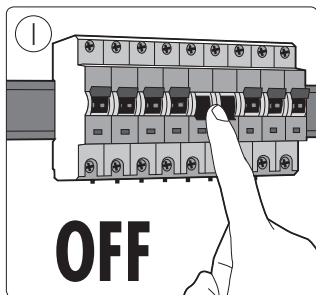

Incl.

A

B

6 x Luxeon Rebel
Powered

Ø 6mm

8

Philips Lighting Contact Centre
Int. Business Reply Service
I.B.R.S. / C.C.R.I. Numéro 10461
5600 VB Eindhoven
Pays-Bas / The Netherlands

www.philips.com/homelighting
☎ +800 7445 4775