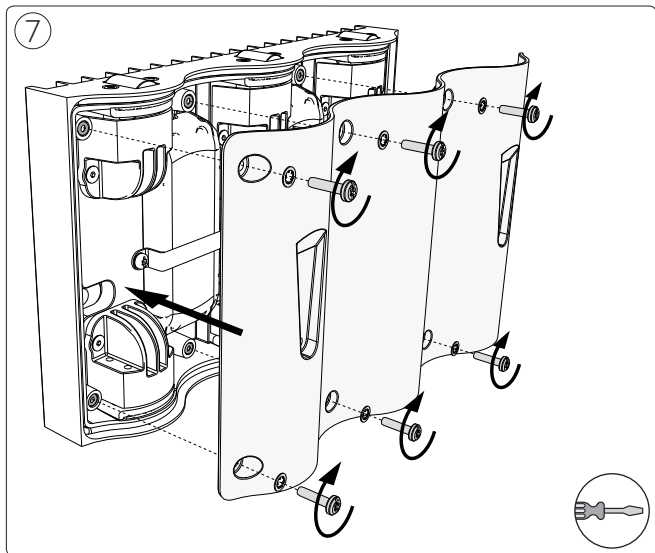

Incl.

A

B

6 x Luxeon Rebel
Powered

Ø 6mm

8

Philips Lighting Contact Centre
Int. Business Reply Service
I.B.R.S. / C.C.R.I. Numéro 10461
5600 VB Eindhoven
Pays-Bas / The Netherlands

www.philips.com/homelighting
☎ +800 7445 4775