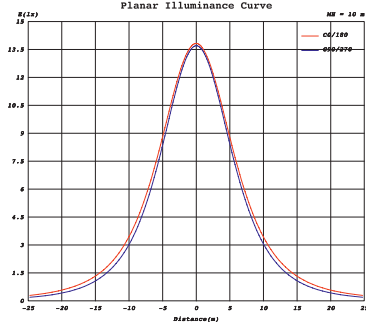

Planar Illuminance Curve