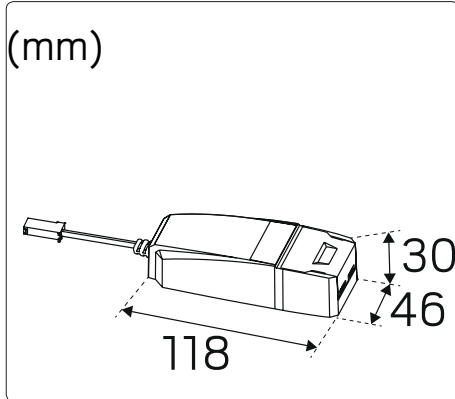

E-nr	Snro	El.nr	Name	LED color	Color	Total Effect
74 649 81	42 895 16	32 120 94	Optic 360 *	2000-2700K	White	7,5W
74 649 82	42 895 17	32 120 95	Optic 360	2700K	White	7,5W
74 649 83	42 895 18	32 120 96	Optic 360	3000K	White	7,5W

For explanation of symbols see www.hidealite.se

Converter	Effect	Numbers of LED	Connection
Konverter FDIM 180	40VDC ≈ 7,5W 180mA	1pcs LED	4x2,5mm ²

For explanation of symbols see www.hidealite.se

SAFETY INSTRUCTIONS