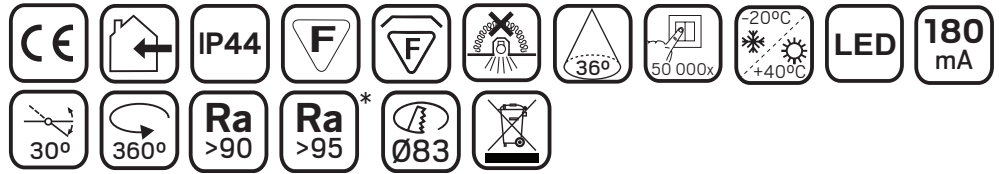

E-nr	Snro	El.nr	Name	LED color	Color	Total Effect
74 649 81	42 895 16	32 120 94	Optic 360 *	2000-2700K	White	7,5W
74 649 82	42 895 17	32 120 95	Optic 360	2700K	White	7,5W
74 649 83	42 895 18	32 120 96	Optic 360	3000K	White	7,5W

For explanation of symbols see www.hidealite.se

Converter	Effect	Numbers of LED	Connection
Konverter FDIM 180	40VDC ≈ 7,5W 180mA	1pcs LED	4x2,5mm ²

For explanation of symbols see www.hidealite.se

SAFETY INSTRUCTIONS