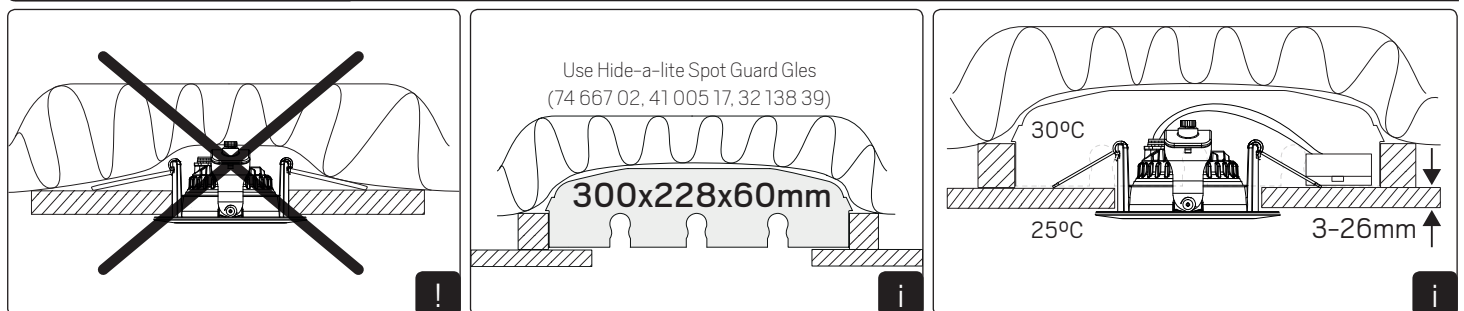

Installation with insulation