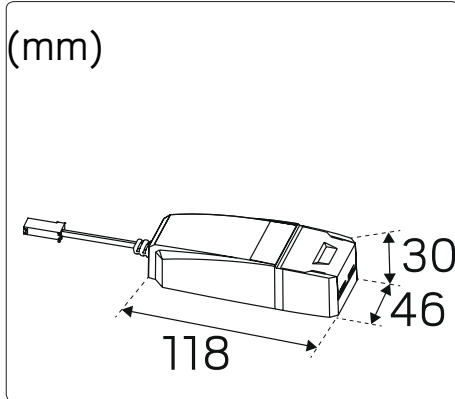

For explanation of symbols see [www.hidealite.se](http://www.hidealite.se)

Converter	Effect	Numbers of LED	Connection
Konverter FDIM 180	40VDC ≈ 7,5W 180mA	1pcs LED	4x2,5mm <sup>2</sup>

For explanation of symbols see [www.hidealite.se](http://www.hidealite.se)