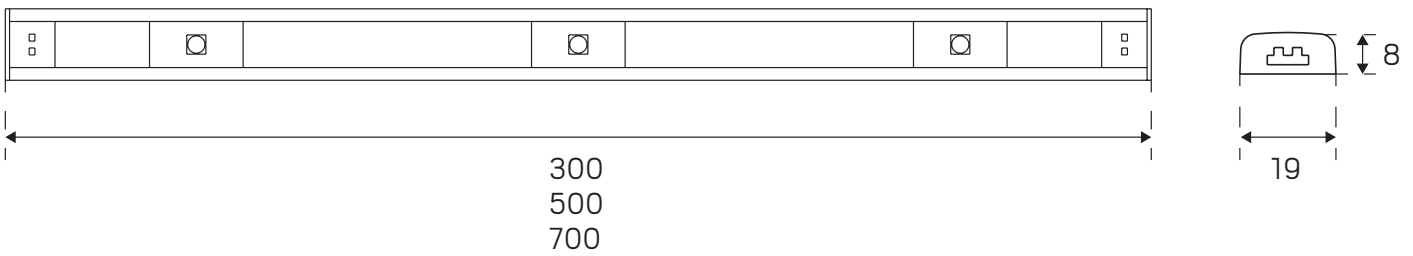

For explanation of symbols see www.hidealite.se

(mm)