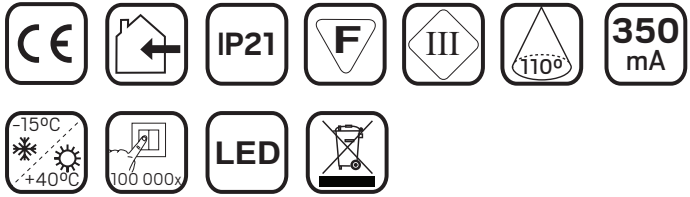

LED Link

hidealite

Inclusive

E-nr, Snro, El.nr	Name	LED color	Color	Effect
75 012 79, 42 021 02, 32 137 14	LED Link 30cm	3000K	Aluminum	3W
75 012 80, 42 021 03, 32 137 15	LED Link 50cm	3000K	Aluminum	5W
75 012 81, 42 021 04, 32 137 16	LED Link 70cm	3000K	Aluminum	7W