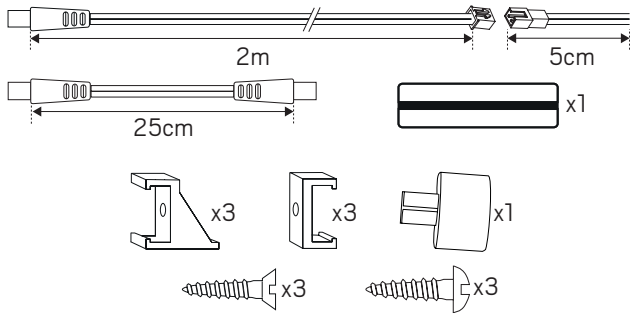

LED Link

hidealite

Inclusive

E-nr, Snro, El.nr	Name	LED color	Color	Effect
75 012 79, 42 021 02, 32 137 14	LED Link 30cm	3000K	Aluminum	3W
75 012 80, 42 021 03, 32 137 15	LED Link 50cm	3000K	Aluminum	5W
75 012 81, 42 021 04, 32 137 16	LED Link 70cm	3000K	Aluminum	7W

A Montering

B Installation

en

SAFETY INSTRUCTIONS

Read these instructions carefully before commencing installation and retain for future reference. The luminaire should be installed by a licensed electrician and in accordance with local regulations. Make sure that the power is off before installation or maintenance. Install as described.