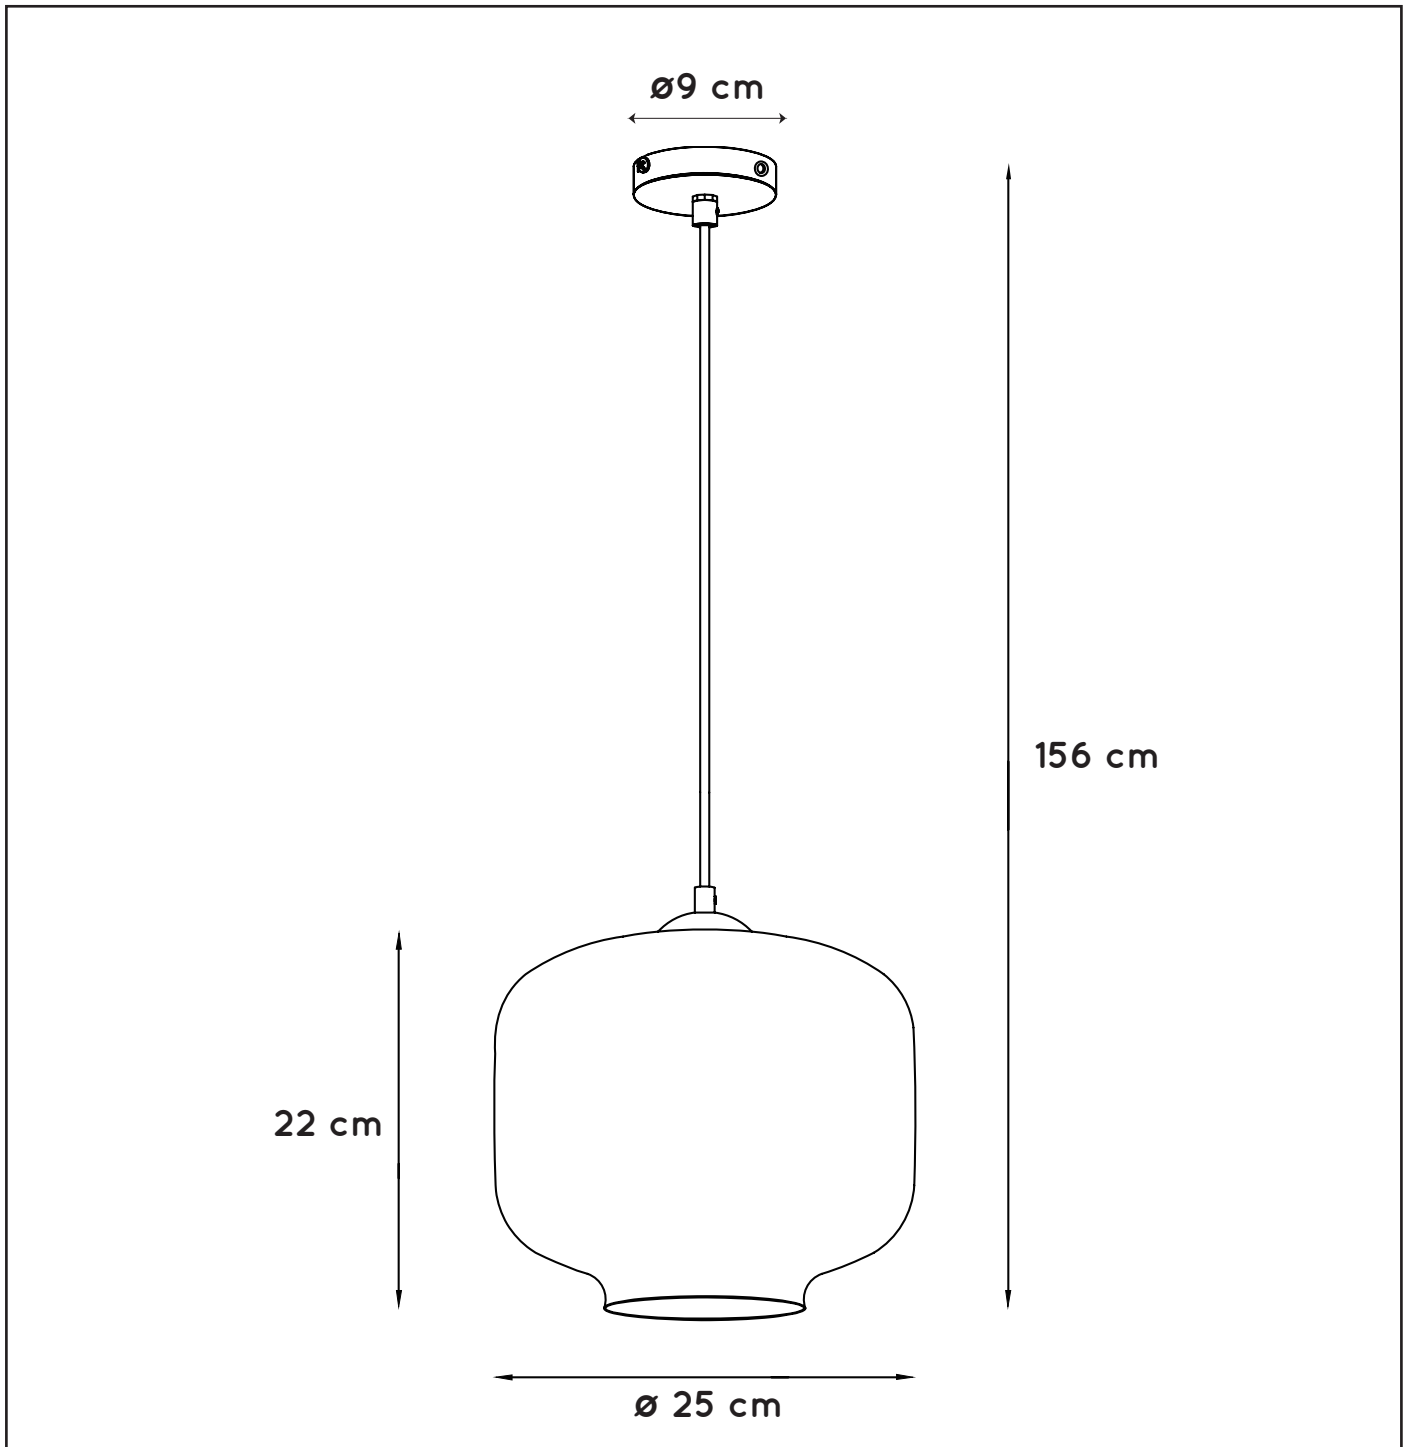

LUCIDE

TECHNICAL DRAWING & DIMENSIONS

MEDINE

Item number : 46413/01/65
EAN code : 5411212460554

For more specifications, dimensions please visit
www.lucide.com