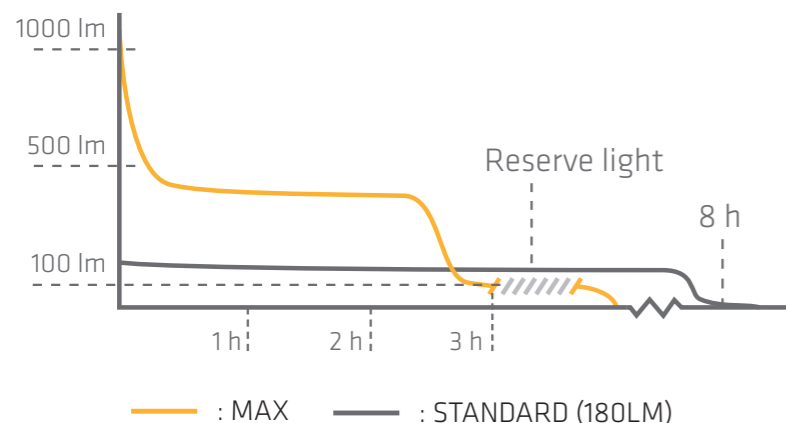

SLIDING HYPERFOCUS™

The sliding Hyperfocus™ optical system collects the LED radiance and distributes it with maximum efficiency from a perfect round floodlight beam to a highly intensive, long range spot beam. Just slide the head of the lamp for the correct light setting.

RED WARNING LIGHT

The red blinking warning light on the back of the battery pack will make you visible from behind. The light can be turned on and off.

VERSATILE PLUG SYSTEM

Our professional headlamps are fitted with a versatile plug system, that protects and prolongs the products lifetime. The plugs in the headlamp and battery pack will detach, if your headlamp gets tangled.

DC CONVERTER TECHNOLOGY

The V3pro rechargeable is fitted with our new and highly efficient electronic circuitry. It reduces the heat development of the Power LED and decreases the energy consumption. The advantage is 30-40 % longer runtimes and highest constant light output.

PACKAGING

PACKAGING

Customs Tariff Number:	8513 1000
Packaging:	Recyclable Cardboard Packaging
Single Box Content / Size / Weight:	1 pcs, height/width/depth: 20 x 15 x 6 cm / 370 g
Master Box Content / Size / Weight:	12 pcs, height/width/depth: 22.7 x 31.5 x 37.5 cm / 5 kg
Part. No.:	612.5211
EAN-CODE:	5704049908390

LIGHT CURVE AND RUNTIMES

MAX	1000 LUMENS 100	3 h
DIMMING	300 LUMENS 6	5³⁰-225 h

SPECIFICATIONS

LED / Focus Configuration:	1 CREE Power Chip / Sliding Hyperfocus™
Case Material / Surface Treatment:	Hi-Tech Plastic Compound / Aluminium
Case Color:	Black / Anthracite Dark Grey
Switch:	Metal Switch Below Head - Max, Dimmer with Memory and Transportation lock
Headband:	Split with silicone stripes, Fits to 50-70 centimeters
Weight incl. Battery:	184 g
Ingress Protection Rating:	Splash Waterproof IPx4
Temperature (Operation):	-20°C to +50°C

ELECTRONICS

Built in Controller:	Yes, dimmable
Standard Power Source:	1 x Li-Polymer (2800 mAh) with USB
Charging Time:	80% = 3 h, 100% = 4 h 30 min
Beam / Distance:	Variable from Spot to Floodlight / 245 Meters
Luminous Flux:	Max: 1000 lm / Standard 180 lm / Dimming: 6-300 lm
Lighting Time:	Max: 3 h / Standard: 8 h / Low Dim: 225 h
Accessories Included:	Removable, Washable Headband, USB cable
Charging Temperature:	-0°C to +45°C

WHAT'S IN THE BOX

HEADLAMP

BATTERY

USB-CABLE

MANUAL