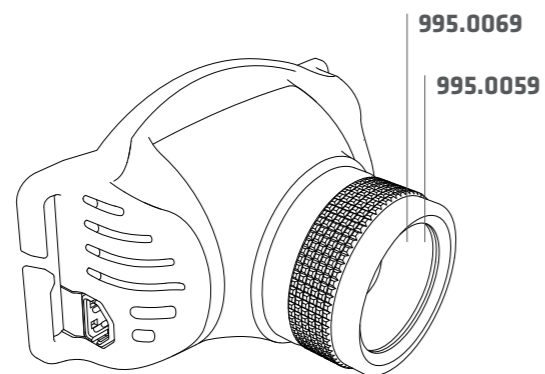

ACCESSORIES

PRODUCT	DESCRIPTION	PARTNUMBER	WEIGHT	SINGLE BOX SIZE	EAN CODE
	Battery: Li-Polymer cell 154250 with USB (2'800 mAh - V3pro)	951.017	54 g	L: 17.0 cm, W: 11.0 cm, H: 4 cm	5704049907577
	Color filter Set B/R/Y/G with adapter (for Q3/V3)	950.014	24 g	L: 17.0 cm, W: 11.0 cm, H: 4.5 cm	5704049901230
	Helmet: Silicone headband black	950.007	30 g	L: 17.0 cm, W: 11.0 cm, H: 4 cm	5704049901018
	Bike helmet strap mount (2 pcs)	950.074	12 g	L: 17.0 cm, W: 11.0 cm, H: 1 cm	5704049905474
	Camping bulb Q3/V3 series	950.028	28 g	L: 7.0 cm, W: 6.5 cm, H: 3.5 cm	5704049901346

SPAREPARTS

PRODUCT	DESCRIPTION	PARTNUMBER	EAN CODE
	Replacement Lense for V3 series, complete	995.0059	5704049901322
	Replacement Reflector for V3 series	995.0069	5704049905016