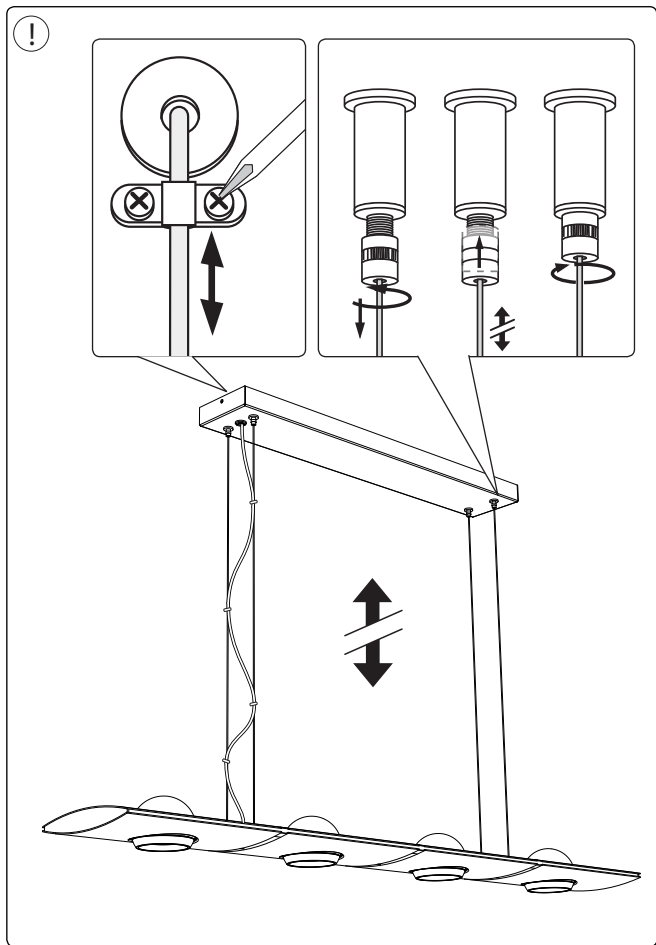

12x Luxeon Rebel
Powered

Ø 6mm

Philips Lighting Contact Centre
Int. Business Reply Service
I.B.R.S. / C.C.R.I. Numéro 10461
5600 VB Eindhoven
Pays-Bas / The Netherlands

www.philips.com/homelighting
☎ +800 7445 4775