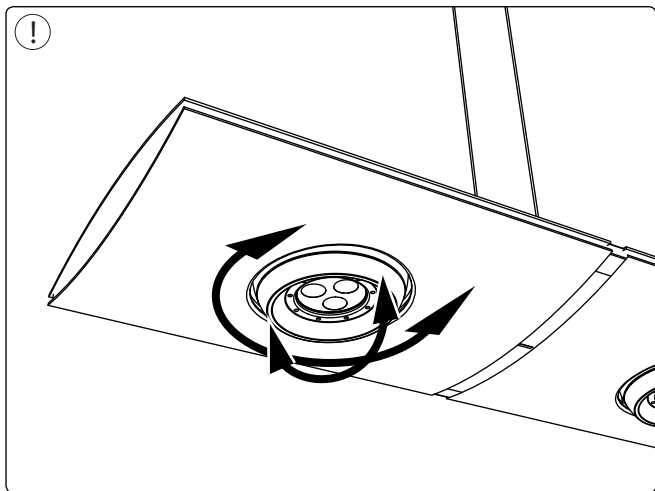

12x Luxeon Rebel
Powered

Ø 6mm

Philips Lighting Contact Centre
Int. Business Reply Service
I.B.R.S. / C.C.R.I. Numéro 10461
5600 VB Eindhoven
Pays-Bas / The Netherlands

www.philips.com/homelighting
☎ +800 7445 4775