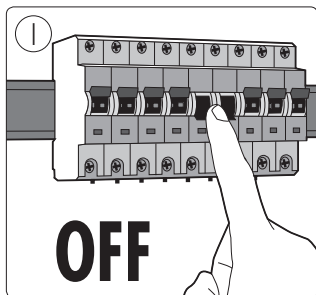

# PHILIPS

Incl.

**A**

**B**

3 x Luxeon Rebel  
Powered

Ø 6mm

Philips Lighting Contact Centre  
Int. Business Reply Service  
I.B.R.S. / C.C.R.I. Numéro 10461  
5600 VB Eindhoven  
Pays-Bas / The Netherlands