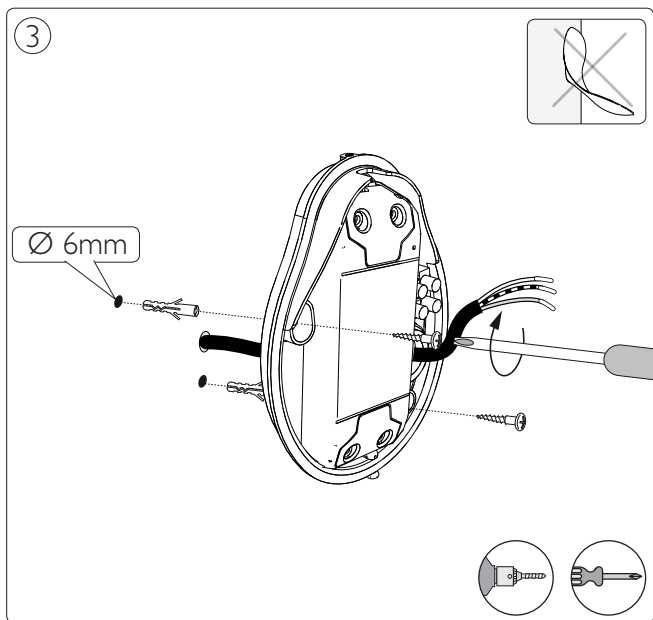

# PHILIPS

Incl.

**A**

**B**

3 x Luxeon Rebel  
Powered

Ø 6mm

Philips Lighting Contact Centre  
Int. Business Reply Service  
I.B.R.S. / C.C.R.I. Numéro 10461  
5600 VB Eindhoven  
Pays-Bas / The Netherlands