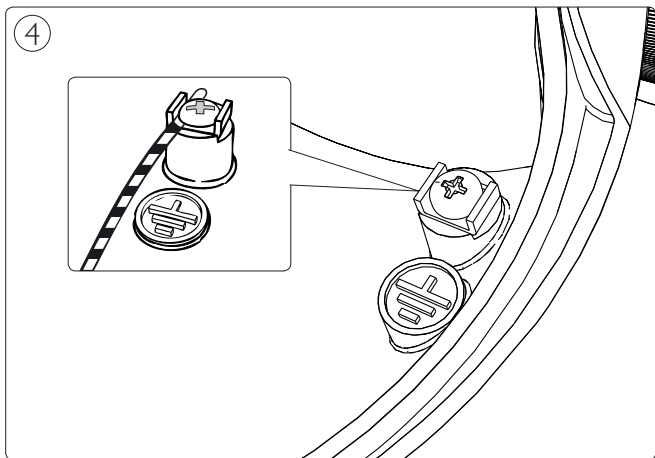

# PHILIPS

Incl.

**A**

**B**

3 x Luxeon Rebel  
Powered

Ø 6mm

Philips Lighting Contact Centre  
Int. Business Reply Service  
I.B.R.S. / C.C.R.I. Numéro 10461  
5600 VB Eindhoven  
Pays-Bas / The Netherlands