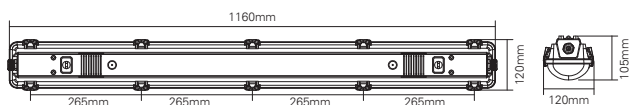

1. Installation of fittings should only be done using the included mounting clips. (2 pcs)
2. NEVER screw directly into the luminaire housing, the construction will deteriorate and IP level will not be maintained.

1.

Item No	Power	A
3308429	2x18W	770mm
3308430	2x25W	770mm

2.

MÅL / MEASURES

2x18W / 2x25W

1. Slå av strømmen
Turn off the power

2. A B

3. Kun ved gjennomkobling
Through wire only