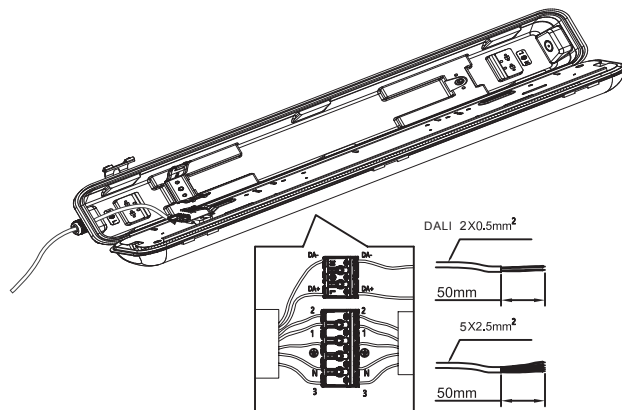

1. Installation of fittings should only be done using the included mounting clips. (2 pcs)
2. NEVER screw directly into the luminaire housing, the construction will deteriorate and IP level will not be maintained.

1.

Item No	Power	A
3308429	2x18W	770mm
3308430	2x25W	770mm

2.

MÅL / MEASURES

2x18W / 2x25W

1. Slå av strømmen
Turn off the power

2. A B

3. Kun ved gjennomkobling
Through wire only