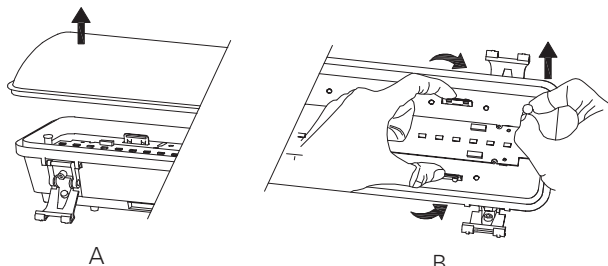

1. Installation of fittings should only be done using the included mounting clips. (2 pcs)
2. NEVER screw directly into the luminaire housing, the construction will deteriorate and IP level will not be maintained.

1.

Item No	Power	A
3308429	2x18W	770mm
3308430	2x25W	770mm

2.

MÅL / MEASURES

2x18W / 2x25W

1. Slå av strømmen
Turn off the power

2. A B

3. Kun ved gjennomkobling
Through wire only