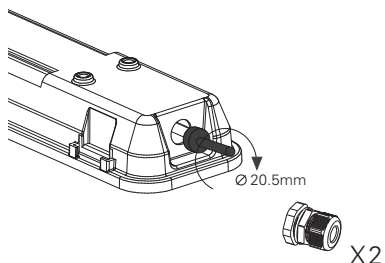

1. Installation of fittings should only be done using the included mounting clips. (2 pcs)
2. NEVER screw directly into the luminaire housing, the construction will deteriorate and IP level will not be maintained.

1.

Item No	Power	A
3308429	2x18W	770mm
3308430	2x25W	770mm

2.

MÅL / MEASURES

2x18W / 2x25W

1. Slå av strømmen
Turn off the power

2. A B

3. Kun ved gjennomkobling
Through wire only