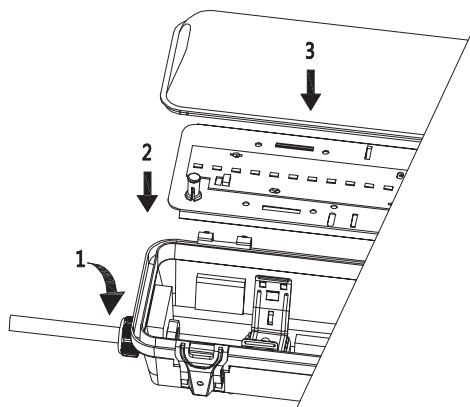

1. Slå av strømmen
  Turn off the power

2. A B

3. Kun ved gjennomkobling
  Through wire only

- 4.

- 5.

- 6.

- 7.

8. Slå på strømmen
  Turn on the power

Sikkerhetsmelding:

1. Elektrisk installasjon skal bare gjøres av en registrert elektriker.
2. Ikke berør lampen mens armaturet er slått på.
3. I tilfelle feil må armaturet umiddelbart kobles fra strøm, ikke reparer armaturet selv. Reparasjon skal kun utføres av godkjent elektriker.
4. Lyskilden i denne armaturen skal kun erstattes av produsent eller hans serviceagent eller tilsvarende kvalifisert person.

Safety Notice:

1. Electrical installation should be done by registered electrician only.
2. Never touch the lamp while luminaire is switched on.
3. In any case of malfunction disconnect luminaire from supply immediately, don't try to repair the luminaire yourself, repair should only be done by official service agent.
4. The light source contained in this luminaire shall only be replaced by the manufacturer or his agent or a similar qualified person.