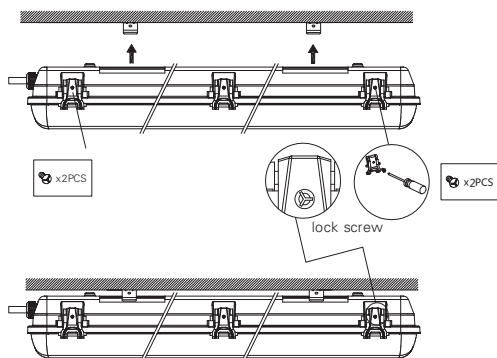

1. Slå av strømmen
  Turn off the power

2. A B

3. Kun ved gjennomkobling
  Through wire only

- 4.

- 5.

- 6.

- 7.

8. Slå på strømmen
  Turn on the power

Sikkerhetsmelding:

1. Elektrisk installasjon skal bare gjøres av en registrert elektriker.
2. Ikke berør lampen mens armaturet er slått på.
3. I tilfelle feil må armaturet umiddelbart kobles fra strøm, ikke reparer armaturet selv. Reparasjon skal kun utføres av godkjent elektriker.
4. Lyskilden i denne armaturen skal kun erstattes av produsent eller hans serviceagent eller tilsvarende kvalifisert person.

Safety Notice:

1. Electrical installation should be done by registered electrician only.
2. Never touch the lamp while luminaire is switched on.
3. In any case of malfunction disconnect luminaire from supply immediately, don't try to repair the luminaire yourself, repair should only be done by official service agent.
4. The light source contained in this luminaire shall only be replaced by the manufacturer or his agent or a similar qualified person.