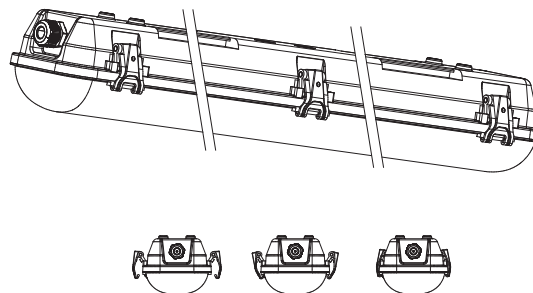

1. Slå av strømmen
  Turn off the power

2. A B

3. Kun ved gjennomkobling
  Through wire only

- 4.

- 5.

- 6.

- 7.

8. Slå på strømmen
  Turn on the power

Sikkerhetsmelding:

1. Elektrisk installasjon skal bare gjøres av en registrert elektriker.
2. Ikke berør lampen mens armaturet er slått på.
3. I tilfelle feil må armaturet umiddelbart kobles fra strøm, ikke reparer armaturet selv. Reparasjon skal kun utføres av godkjent elektriker.
4. Lyskilden i denne armaturen skal kun erstattes av produsent eller hans serviceagent eller tilsvarende kvalifisert person.

Safety Notice:

1. Electrical installation should be done by registered electrician only.
2. Never touch the lamp while luminaire is switched on.
3. In any case of malfunction disconnect luminaire from supply immediately, don't try to repair the luminaire yourself, repair should only be done by official service agent.
4. The light source contained in this luminaire shall only be replaced by the manufacturer or his agent or a similar qualified person.