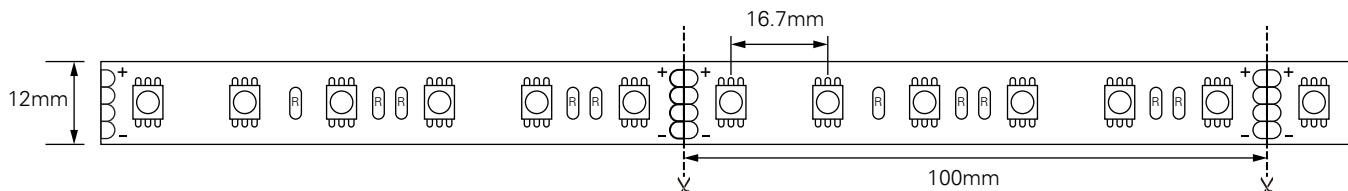

LED STRIP 24V 5m RGBW IP20

namron

Art nr.: 3234681

Spenning:	24V	Voltage:	24V
Effekt:	16,32 W/m	Power:	16.32 W/m
Antall LED pr meter:	60	Total LED per meter:	60
Lysstyrke:	570lm/m	Lumen:	570lm/m
Tetthetsgrad:	IP20	IP:	IP20
CRI:	80	CRI:	80
Fargetemperatur:	RGBW	Color temperature:	RGBW
Lysspredning:	120°	Beam angle:	120°
Kuttlengde:	100mm	Cut length:	100mm
Maks. lengde:	6m	Max. length:	6m
Levetid:	50.000timer L80	Lifetime:	50,000hours L80

LED Strip 24V 5m / LED Strip 24V 5m

Art nr.: 3234681