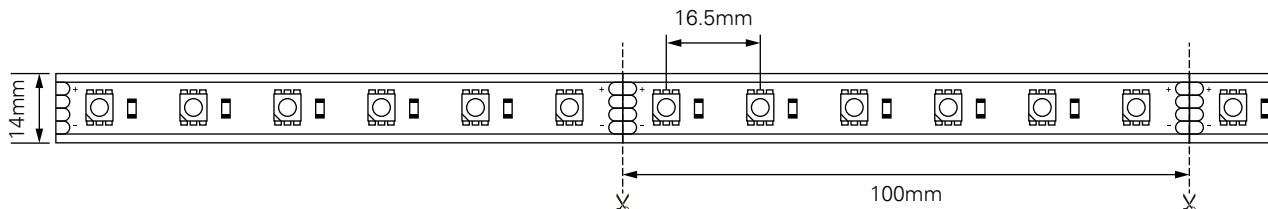

LED STRIP 24V 5m RGBW IP65

Art nr.: 3234683

namron

Spenning:	24V	Voltage:	24V
Effekt:	16,32 W/m	Power:	16.32 W/m
Antall LED pr meter:	60	Total LED per meter:	60
Lysstyrke:	542lm/m	Lumen:	542lm/m
Tetthetsgrad:	IP65	IP:	IP65
CRI:	80	CRI:	80
Fargetemperatur:	RGBW	Color temperature:	RGBW
Lysspredning:	120°	Beam angle:	120°
Kuttlengde:	100mm	Cut length:	100mm
Maks. lengde:	6m	Max. length:	6m
Levetid:	50.000timer L80	Lifetime:	50,000hours L80

LED Strip 24V 5m / LED Strip 24V 5m

Art nr.: 3234683