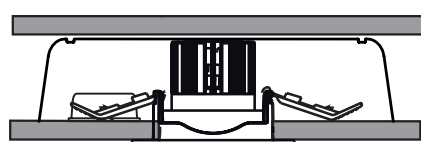

Downlighten kan dimmes ned helt flimmerfritt og dimmingen forandrer fargetemperaturen. Lav høyde. Ekstern driver med hurtigkobling for raskere og enklere installasjon. Dimbar med faseavsnitt dimmer. Enkel innstallering. Monteres uten verktøy.

The downlight is dimmable all the way down completely flicker-free and the dimming changes the color temperature. Low altitude. External driver with quick connector for faster and easier installation. Dimmable with trailing edge dimmer. Easy installation. Mounting without tools.

Total Effekt: 8W
LED effekt: 6,4W
Lumen chip: 540lm
Lumen downlight: 460lm
Ra: 95+
SDCM: ≤3
LED Chip: Bridgelux
Fargetemperatur: 2800-2000K(med dimming)
Lysspredning: 38°
Tetthetsgrad: IP44
Levetid: 50.000 timer L90

Total Power: 8W
LED power: 6.4W
Lumen chip: 540lm
Lumen downlight: 460lm
Ra: 95+
SDCM: ≤3
LED Chip: Bridgelux
Colour Temperature: 2800-2000K(with dimming)
Beam Angle: 38°
IP Rating: IP44
Lifetime: 50,000 hours L90