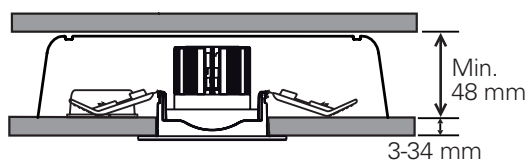

ALTEA FAST WARMDIM

220-240V/AC ~ 50/60Hz 8W 180mA IP44

Downlighten kan dimmes ned helt flimmerfritt og dimmingen forandrer fargetemperaturen. Lav høyde. Ekstern driver med hurtigkobling for raskere og enklere installasjon. Dimbar med faseavsnitt dimmer. Enkel innstallering. Monteres uten verktøy.

The downlight is dimmable all the way down completely flicker-free and the dimming changes the color temperature. Low altitude. External driver with quick connector for faster and easier installation. Dimmable with trailing edge dimmer. Easy installation. Mounting without tools.

Total Effekt: 8W
LED effekt: 6,4W
Lumen chip: 540lm
Lumen downlight: 460lm
Ra: 95+
SDCM: ≤3
LED Chip: Bridgelux
Fargetemperatur: 2800-2000K(med dimming)
Lysspredning: 38°
Tetthetsgrad: IP44
Levetid: 50.000 timer L90

Total Power: 8W
LED power: 6.4W
Lumen chip: 540lm
Lumen downlight: 460lm
Ra: 95+
SDCM: ≤3
LED Chip: Bridgelux
Colour Temperature: 2800-2000K(with dimming)
Beam Angle: 38°
IP Rating: IP44
Lifetime: 50,000 hours L90