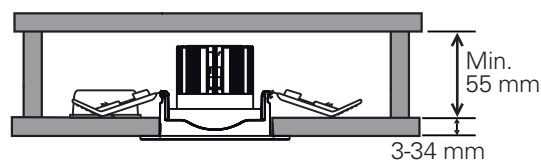

ALTEA FAST WARMDIM

220-240V/AC ~ 50/60Hz 8W 180mA IP44

Downlighten kan dimmes ned helt flimmerfritt og dimmingen forandrer fargetemperaturen. Lav høyde. Ekstern driver med hurtigkobling for raskere og enklere installasjon. Dimbar med faseavsnitt dimmer. Enkel innstallering. Monteres uten verktøy.

The downlight is dimmable all the way down completely flicker-free and the dimming changes the color temperature. Low altitude. External driver with quick connector for faster and easier installation. Dimmable with trailing edge dimmer. Easy installation. Mounting without tools.

Total Effekt: 8W
LED effekt: 6,4W
Lumen chip: 540lm
Lumen downlight: 460lm
Ra: 95+
SDCM: ≤3
LED Chip: Bridgelux
Fargetemperatur: 2800-2000K(med dimming)
Lysspredning: 38°
Tetthetsgrad: IP44
Levetid: 50.000 timer L90

Total Power: 8W
LED power: 6.4W
Lumen chip: 540lm
Lumen downlight: 460lm
Ra: 95+
SDCM: ≤3
LED Chip: Bridgelux
Colour Temperature: 2800-2000K(with dimming)
Beam Angle: 38°
IP Rating: IP44
Lifetime: 50,000 hours L90