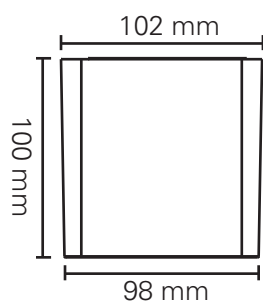

MÅL / MEASURES

Minimumsavstand til brennbart materiale i armaturens stråleretning. /
Minimum distance to flammable material in the beam direction

Må installeres av registrert elektroforetak.
Must be installed by registered electrical company.