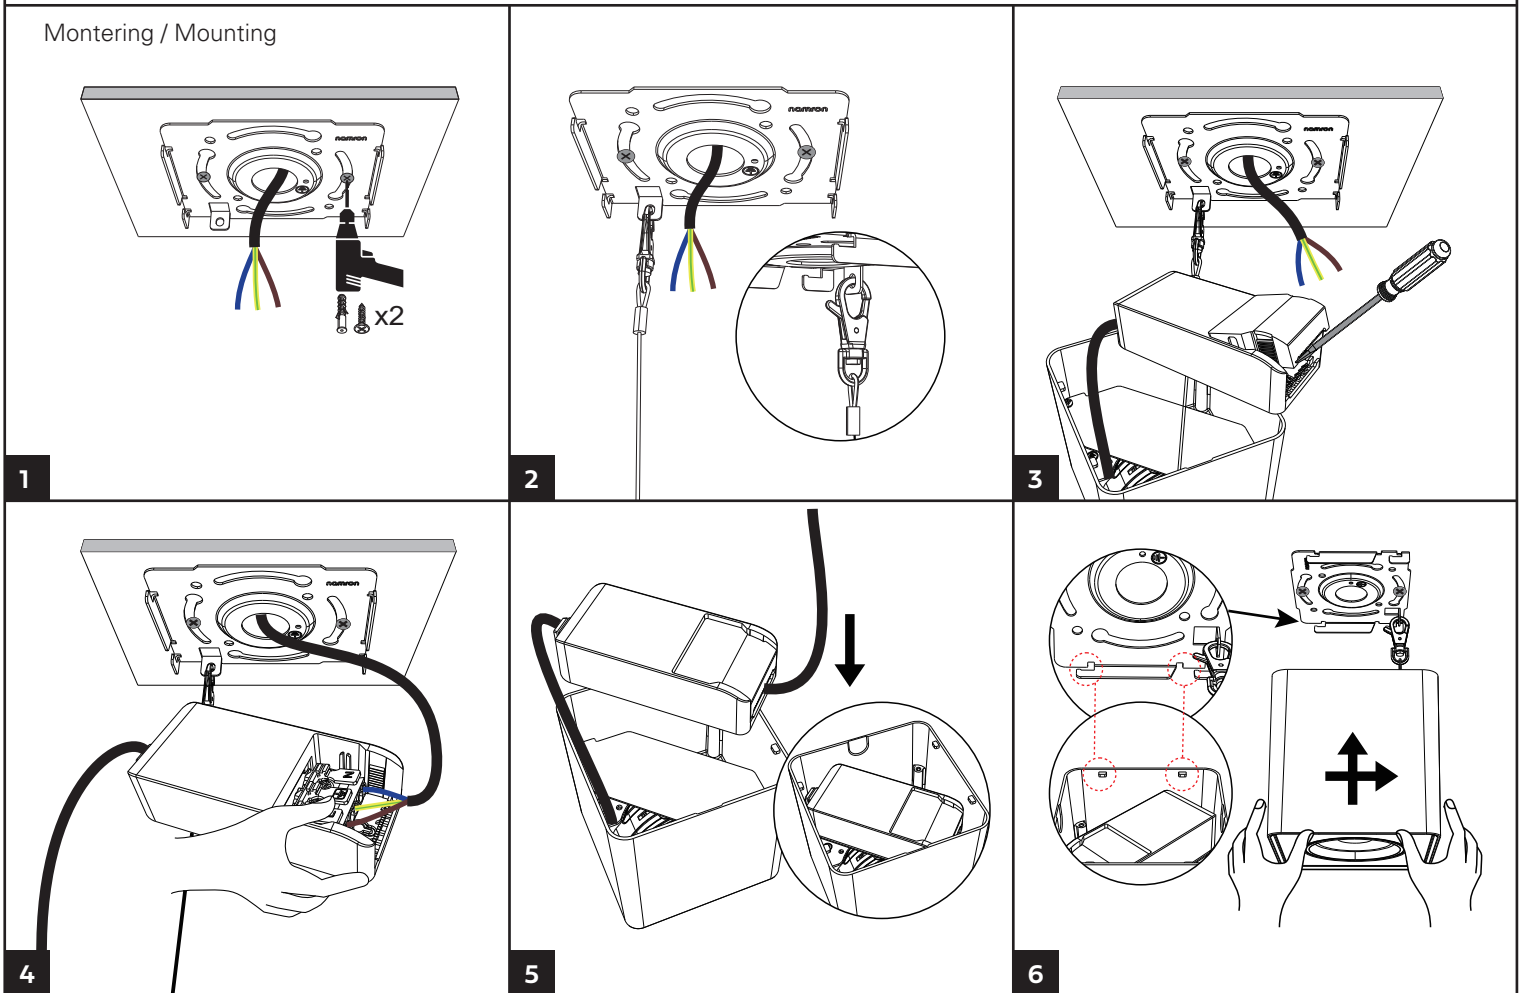

BRUKSANVISNING INSTRUCTION MANUAL

namron

ALFA BOX 1

220-240V~50/60Hz LED 8W 180mA IP20

Total Effekt: 8W
LED effekt: 6,6W
Lumen chip: 650lm
Lumen downlight: 570lm
CRI: 95+
SDCM: ≤3
LED Chip: CREE
Fargetemperatur: 2700K
Lysspredning: 38° Tilt: 25°
Tetthetsgrad: IP20
Levetid: 50.000 timer L90

Total Power: 8W
LED power: 6.6W
Lumen chip: 650lm
Lumen downlight: 570lm
CRI: 95+
SDCM: ≤3
LED Chip: CREE
Colour Temperature: 2700K
Beam Angle: 38° Tilt: 25°
IP Rating: IP20
Lifetime: 50,000 hours L90

Montering / Mounting

MÅL / MEASURES

Minimumsavstand til brennbart materiale i armaturens stråleretning. /
Minimum distance to flammable material in the beam direction

Må installeres av registrert elektroforetak.
Must be installed by registered electrical company.