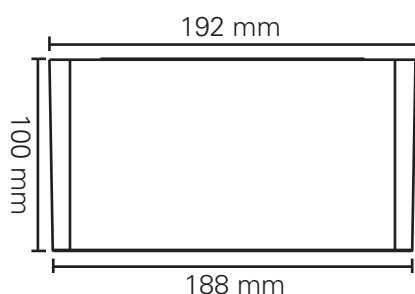

BRUKSANVISNING INSTRUCTION MANUAL

namron

ALFA BOX 2

220-240V~50/60Hz LED 16W 350mA IP20

Total Effekt: 16W
LED effekt: 13,2W
Lumen chip: 1300lm
Lumen downlight: 1140lm
CRI: 95+
SDCM: ≤3
LED Chip: CREE
Fargetemperatur: 2700K
Lysspredning: 38° Tilt: 25°
Tetthetsgrad: IP20
Levetid: 50.000 timer L90

Total Power: 16W
LED power: 13.2W
Lumen chip: 1300lm
Lumen downlight: 1140lm
CRI: 95+
SDCM: ≤3
LED Chip: CREE
Colour Temperature: 2700K
Beam Angle: 38° Tilt: 25°
IP Rating: IP20
Lifetime: 50,000 hours L90

Montering / Mounting

MÅL / MEASURES

IP20

Minimumsavstand til brennbart materiale i armaturens stråleretning. /
Minimum distance to flammable material in the beam direction

Må installeres av registret elektroforetak.
Must be installed by registered electrical company.