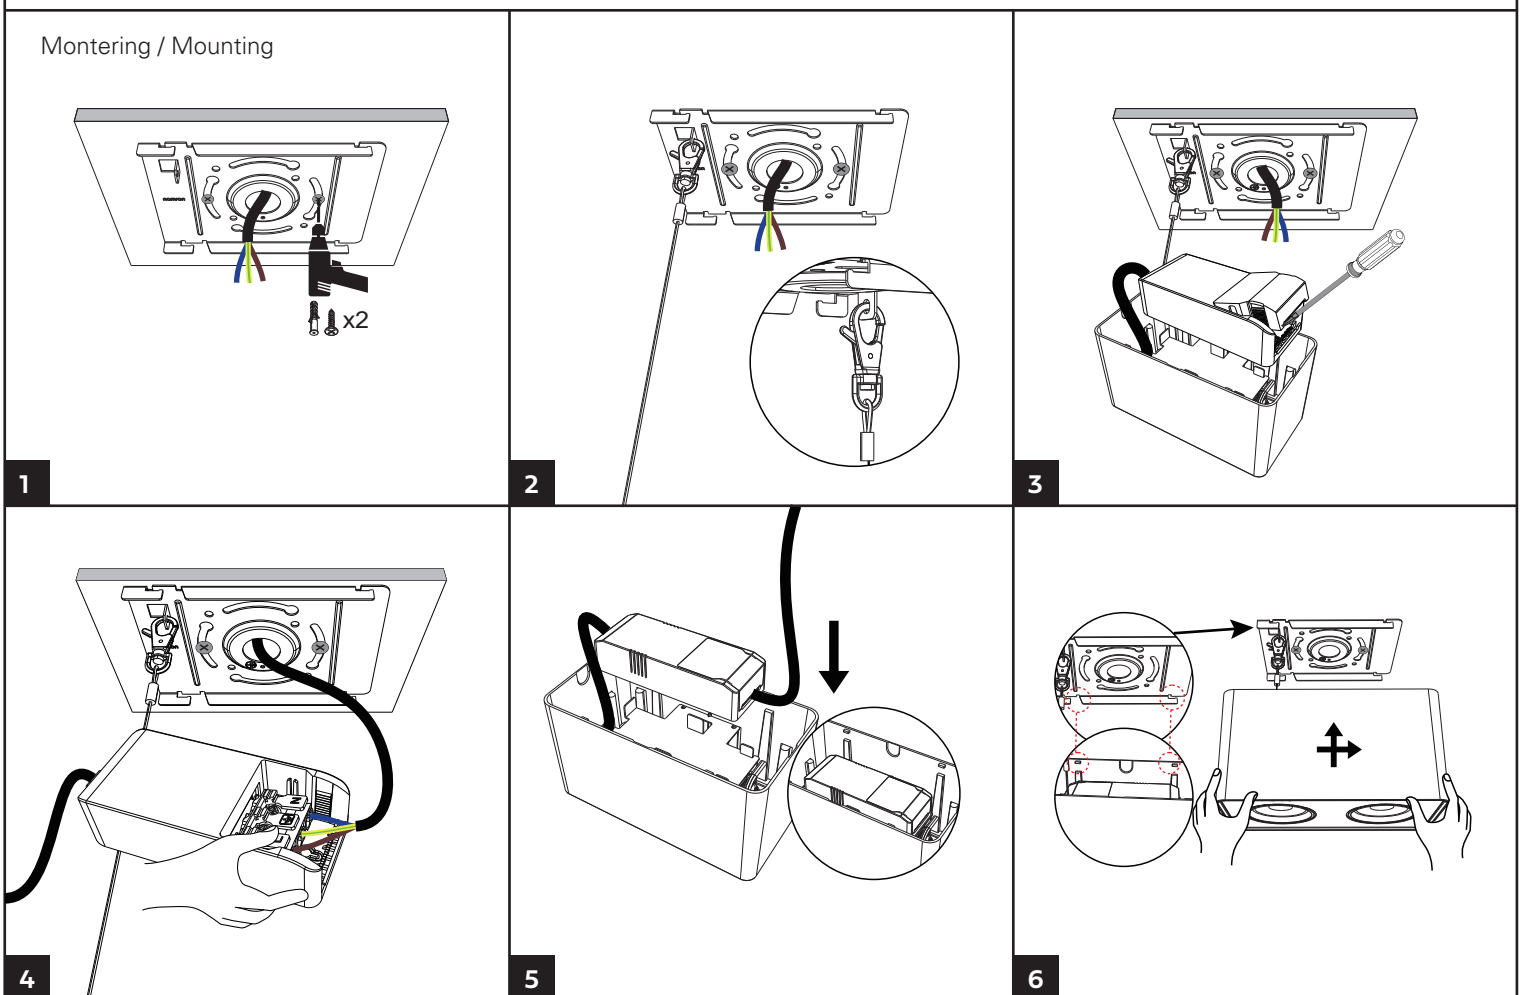

BRUKSANVISNING INSTRUCTION MANUAL

namron

ALFA BOX 2

220-240V~50/60Hz LED 16W 350mA IP20

Total Effekt: 16W
LED effekt: 13,2W
Lumen chip: 1300lm
Lumen downlight: 1140lm
CRI: 95+
SDCM: ≤3
LED Chip: CREE
Fargetemperatur: 2700K
Lysspredning: 38° Tilt: 25°
Tetthetsgrad: IP20
Levetid: 50.000 timer L90

Total Power: 16W
LED power: 13.2W
Lumen chip: 1300lm
Lumen downlight: 1140lm
CRI: 95+
SDCM: ≤3
LED Chip: CREE
Colour Temperature: 2700K
Beam Angle: 38° Tilt: 25°
IP Rating: IP20
Lifetime: 50,000 hours L90

Montering / Mounting

MÅL / MEASURES

IP20

Minimumsavstand til brennbart materiale i armaturens stråleretning. /
Minimum distance to flammable material in the beam direction

Må installeres av registret elektroforetak.
Must be installed by registered electrical company.