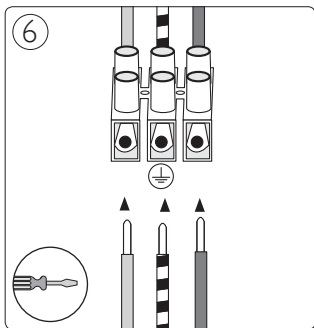

Incl.

3 x Luxeon Rebel
Powered

8

Philips Lighting Contact Centre
Int. Business Reply Service
I.B.R.S. / C.C.R.I. Numéro 10461
5600 VB Eindhoven
Pays-Bas / The Netherlands

www.philips.com/homelighting
☎ +800 7445 4775