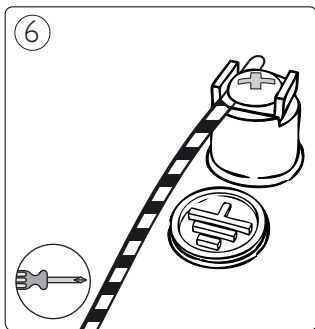

Incl.

6 x Luxeon Rebel
Powered

Philips Lighting Contact Centre
Int. Business Reply Service
I.B.R.S. / C.C.R.I. Numéro 10461
5600 VB Eindhoven
Pays-Bas / The Netherlands

www.philips.com/homelighting
☎ +800 7445 4775