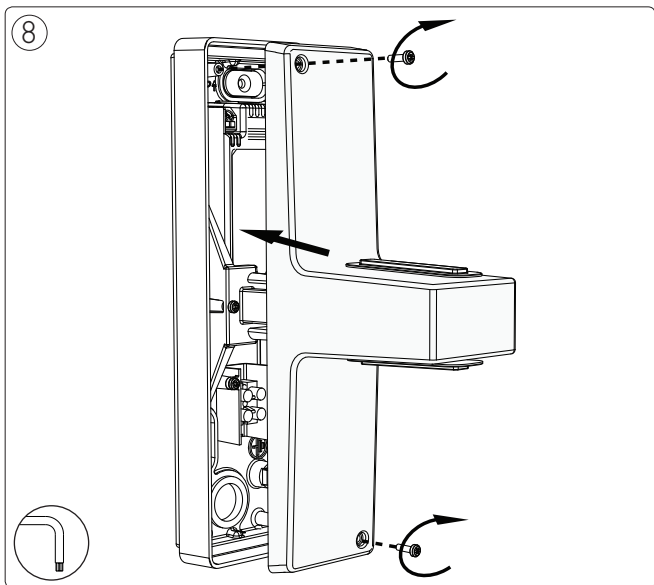

Incl.

6 x Luxeon Rebel
Powered

Philips Lighting Contact Centre
Int. Business Reply Service
I.B.R.S. / C.C.R.I. Numéro 10461
5600 VB Eindhoven
Pays-Bas / The Netherlands

www.philips.com/homelighting
☎ +800 7445 4775