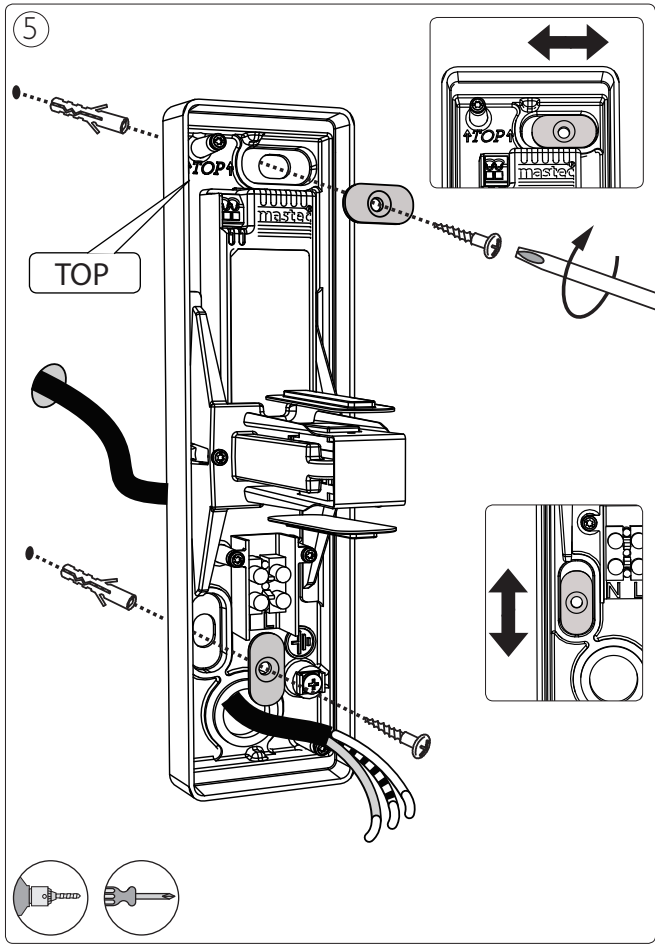

Incl.

6 x Luxeon Rebel
Powered

Philips Lighting Contact Centre
Int. Business Reply Service
I.B.R.S. / C.C.R.I. Numéro 10461
5600 VB Eindhoven
Pays-Bas / The Netherlands

www.philips.com/homelighting
☎ +800 7445 4775