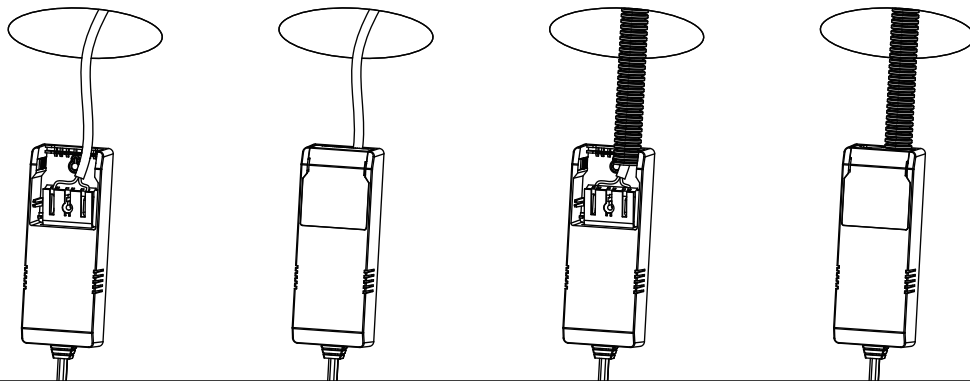

**ALFA REFLEKTOR DOWNLIGHT 10W 8-PACK**

220-240V~50/60Hz LED 10W 220mA IP44

Downlighten kan dimmes ned helt flimmerfritt.  
Lav høyde. Ekstern driver med hurtigkobling for raskere og enklere installasjon. Dimbar med faseavsnitt dimmer.  
Kan monteres direkte i isolasjonsmatter.  
Enkel innstallering. Monteres uten verktøy.

The downlight is dimmable all the way down completely flicker-free.  
Low altitude. External driver with quick connector for faster and easier installation. Dimmable with trailing edge dimmer.  
Can be mounted direct into insulation sheet.  
Easy installation. Mounting without tools.

Total Effekt: 10W  
LED effekt: 8,3W  
Lumen chip: 795lm  
Lumen downlight: 700lm  
Ra: 98  
SDCM: ≤3  
LED Chip: CREE  
Fargetemperatur: 2700K  
Lysspredning: 35° Tilt: 30°  
Tetthetsgrad: IP44  
Levetid: 50.000 timer L90

Total Power: 10W  
LED power: 8.3W  
Lumen chip: 795lm  
Lumen downlight: 700lm  
Ra: 98  
SDCM: ≤3  
LED Chip: CREE  
Colour Temperature: 2700K  
Beam Angle: 35° Tilt: 30°  
IP Rating: IP44  
Lifetime: 50,000 hours L90